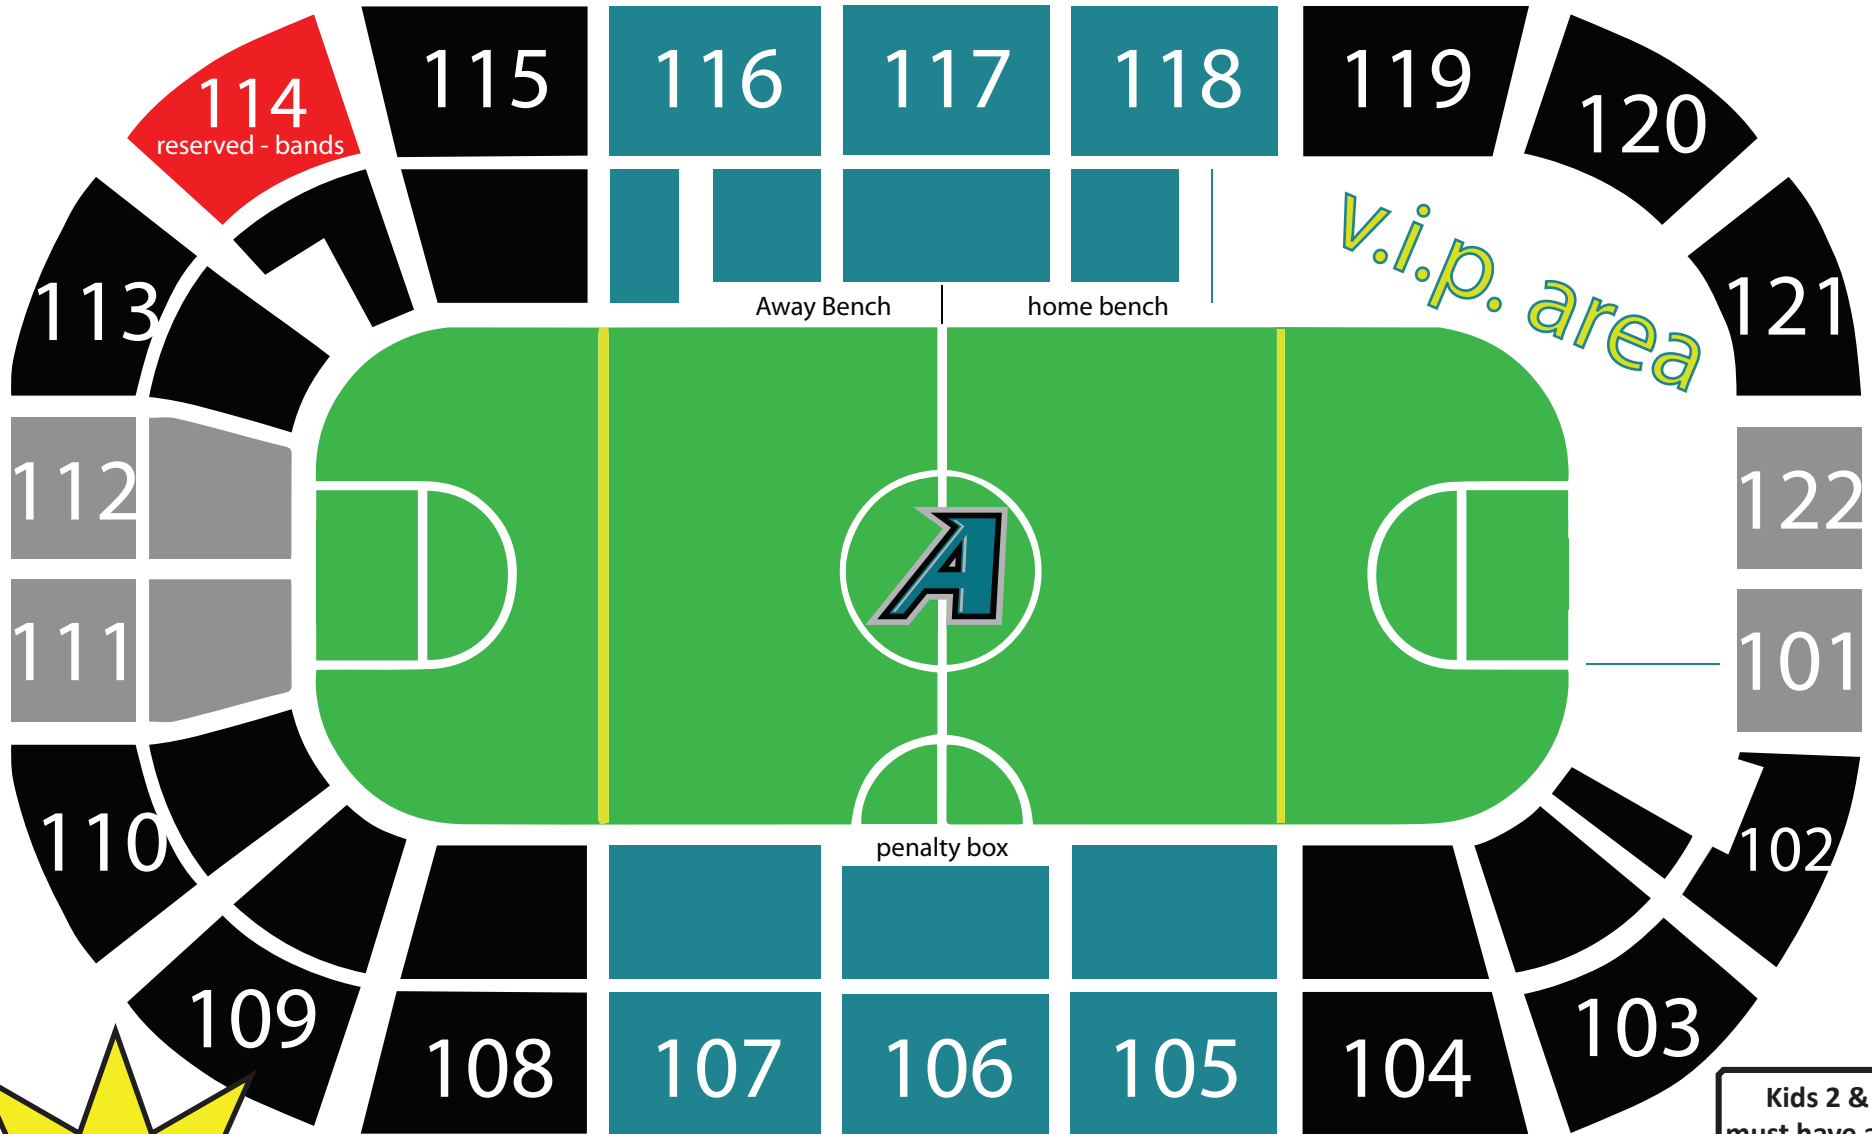

VIP
\$45

Midfield
\$22

Corners
\$16

Goals
\$12

Ticket price includes \$2 facility fee

114
reserved - bands

115

116

117

118

119

120

121

122

101

102

103

104

105

106

107

108

109

110

111

112

113

v.i.p. area

Away Bench

home bench

penalty box

Kids 2 & up
must have a ticket