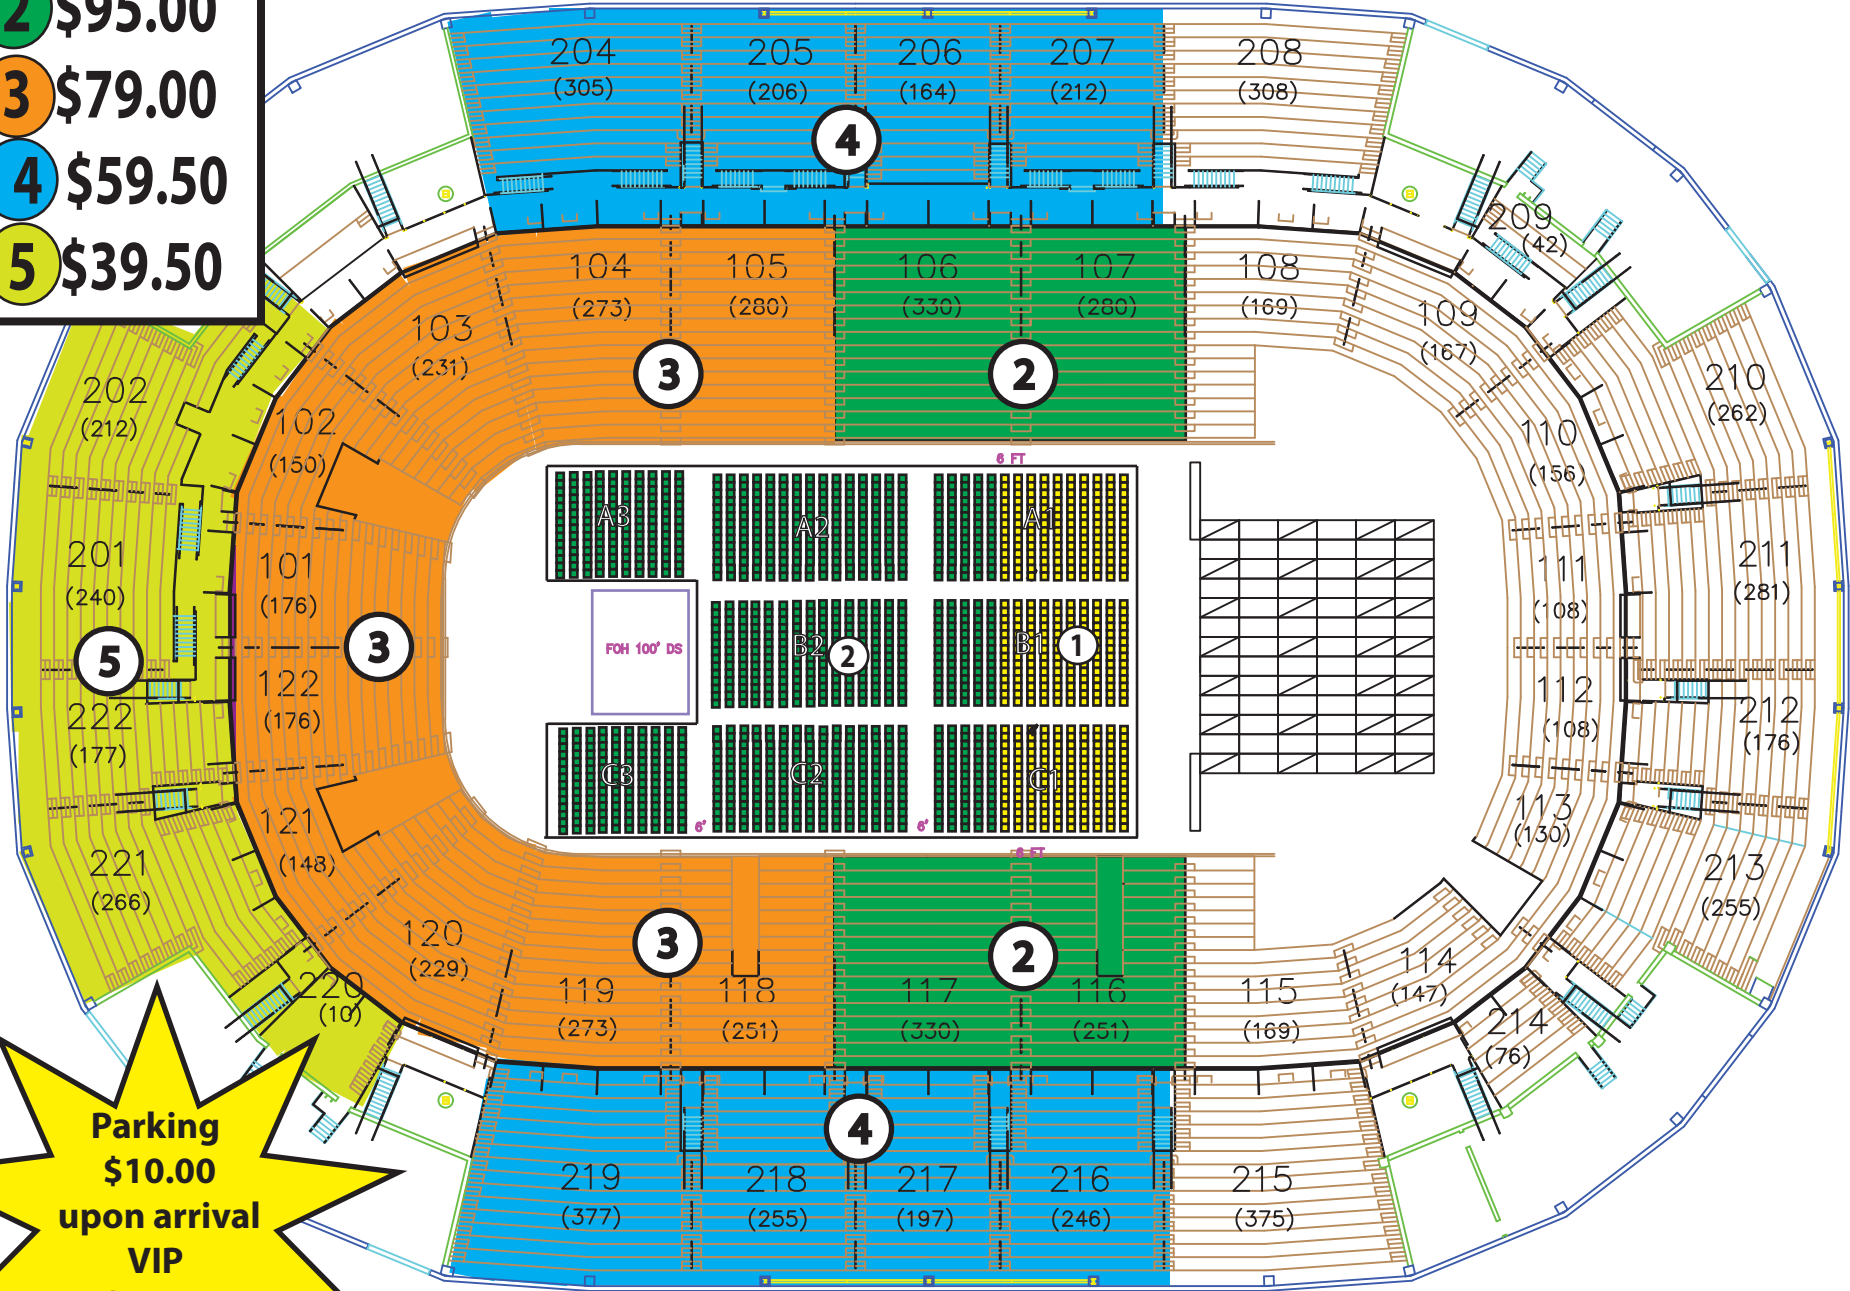

- 1** \$165.00
- 2** \$95.00
- 3** \$79.00
- 4** \$59.50
- 5** \$39.50

**\*\*Ticket Prices Include \$3.00 in Fees\*\***

**Parking**  
**\$10.00**  
 upon arrival  
**VIP**  
**\$20.00**

**Alabama- Southern Drawl Tour 2018**  
**Saturday Jan. 20th , 2018 @ 7:30pm**

**On-sale Nov. 17th @10am**  
**Pre-sale Nov. 15-16 @ 10a-10p**