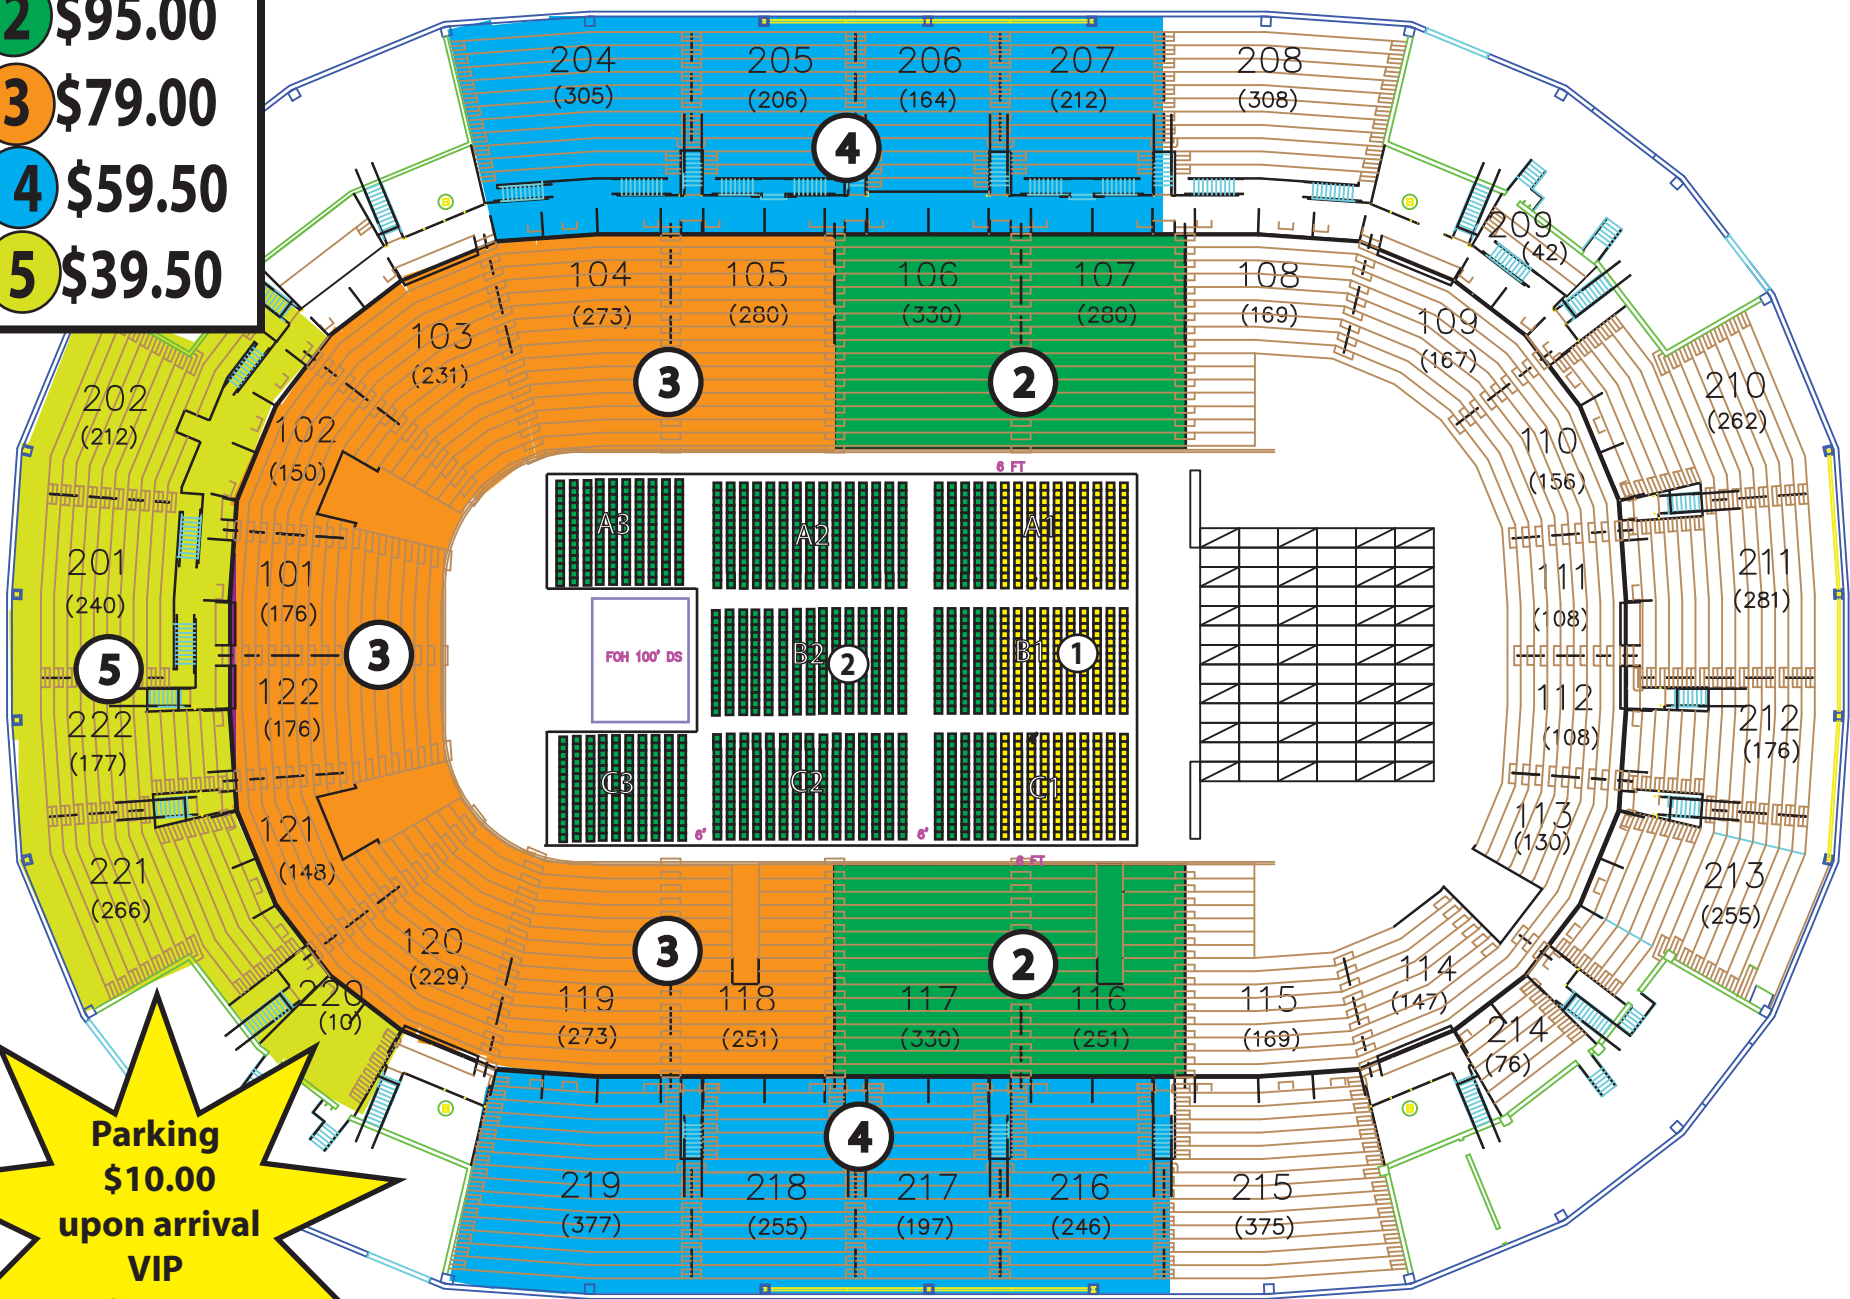

- 1** \$165.00
- 2** \$95.00
- 3** \$79.00
- 4** \$59.50
- 5** \$39.50

****Ticket Prices Include \$3.00 in Fees****

Parking
\$10.00
 upon arrival
VIP
\$20.00

Alabama- Southern Drawl Tour 2018
Saturday Jan. 20th , 2018 @ 7:30pm

On-sale Nov. 17th @10am
Pre-sale Nov. 15-16 @ 10a-10p