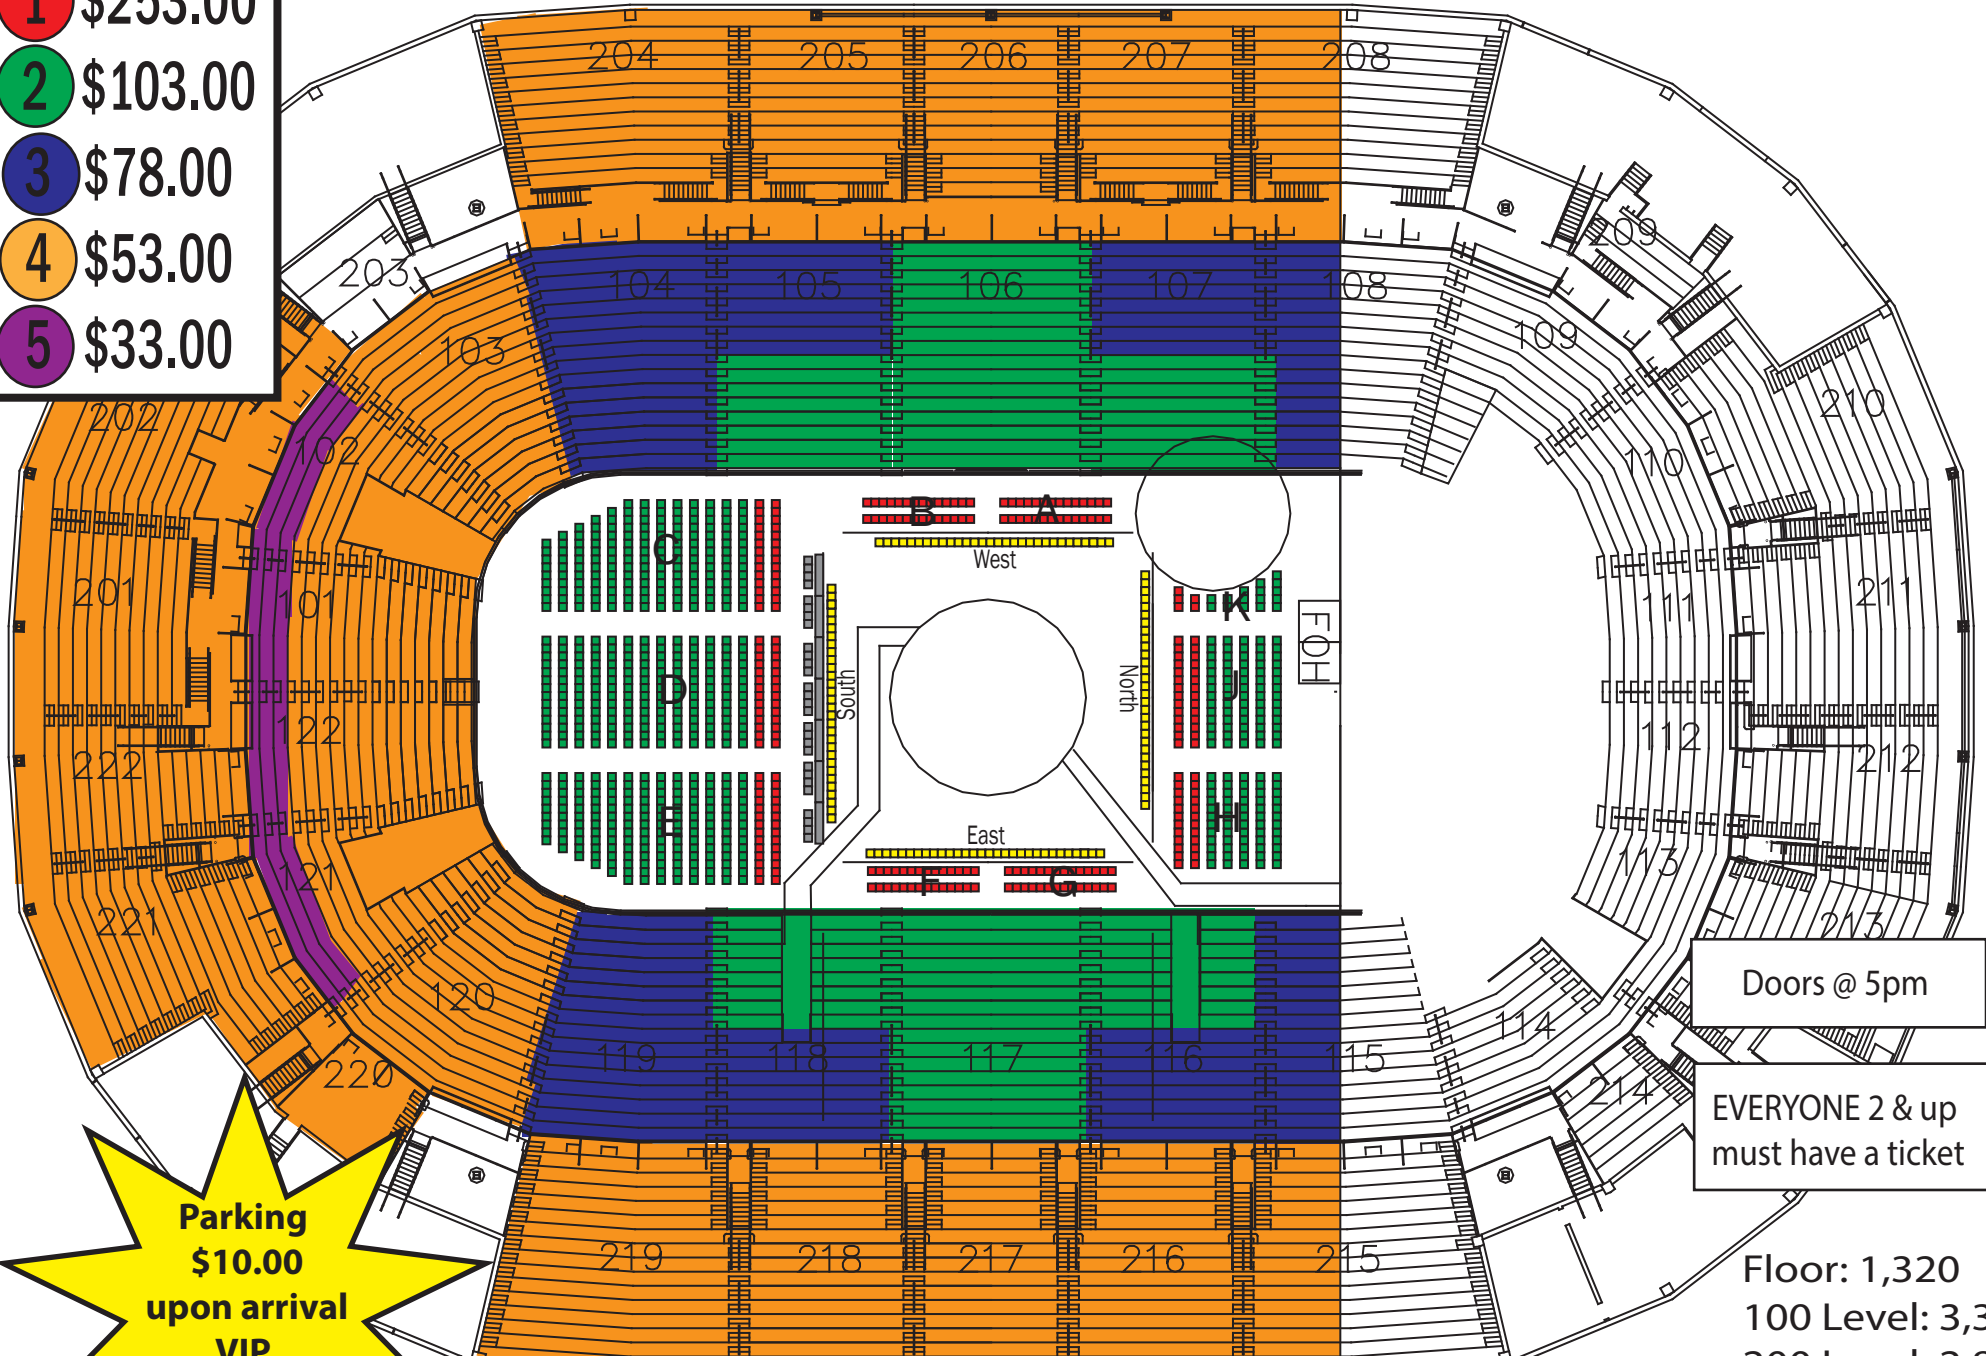

****Ticket Prices Include \$3.00 in Fees****

- 1** \$253.00
- 2** \$103.00
- 3** \$78.00
- 4** \$53.00
- 5** \$33.00

Doors @ 5pm

EVERYONE 2 & up must have a ticket

Floor: 1,320
100 Level: 3,378
200 Level: 2,858
Total: 7,556

Parking
\$10.00 upon arrival
VIP
\$20.00

BELLATOR MMA™

Friday April 13th, 2018 5:30 pm

On-sale Feb. 2nd @ 10am
Pre-sale Feb. 1st 10am-10pm