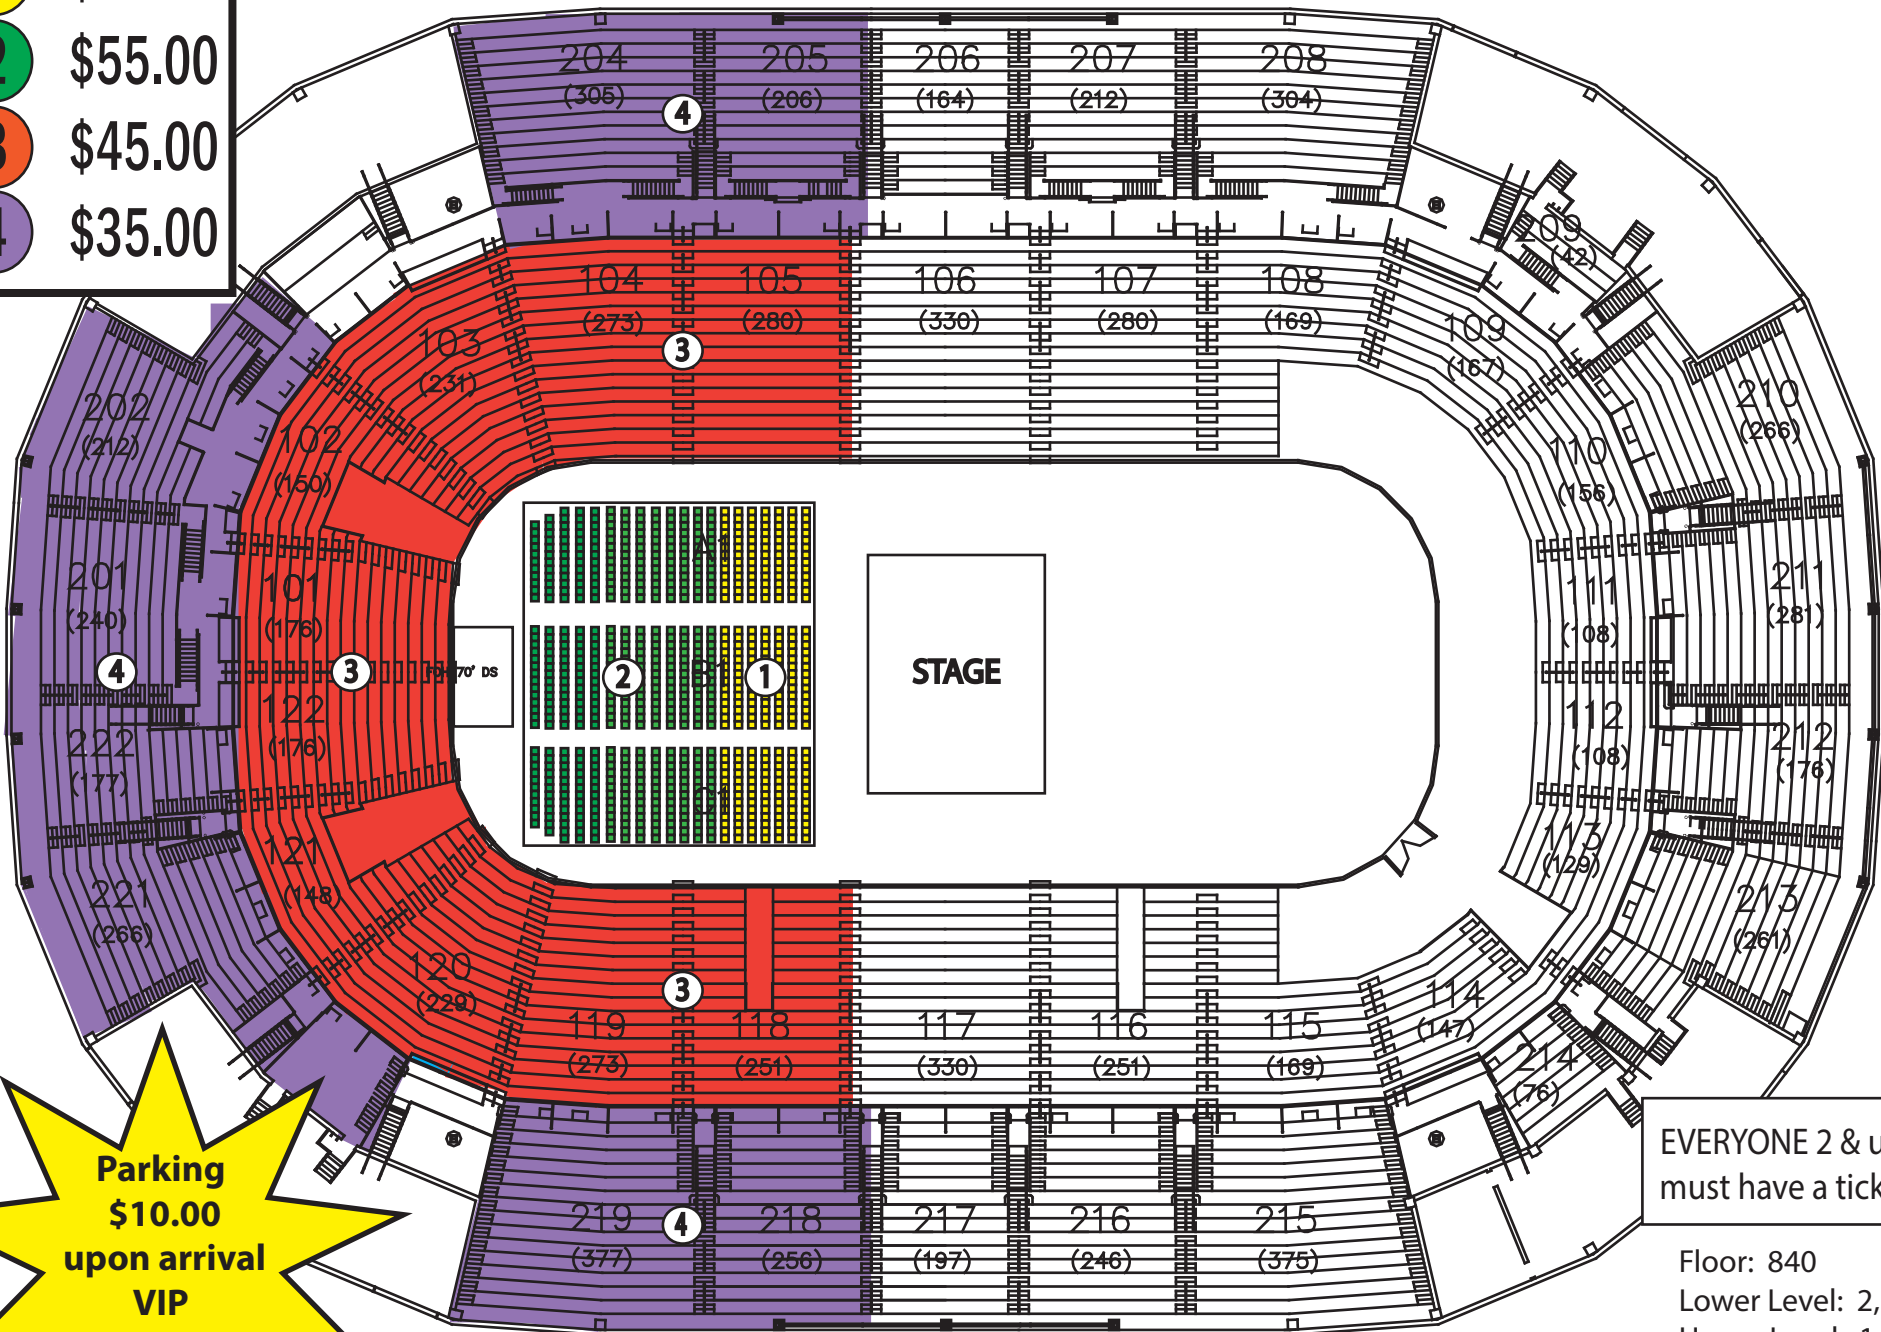

****Ticket Prices Include \$3.00 in Fees****

- 1** \$65.00
- 2** \$55.00
- 3** \$45.00
- 4** \$35.00

Parking \$10.00 upon arrival
VIP \$20.00

EVERYONE 2 & up must have a ticket

Floor: 840
Lower Level: 2,187
Upper Level: 1,577
Total: 4,604

Dire Straits Legacy

Saturday September 29th, 2018 @ 7:30 pm

On-sale Aug. 16th @ 10am
Pre-sale Aug. 15th 10am-10pm