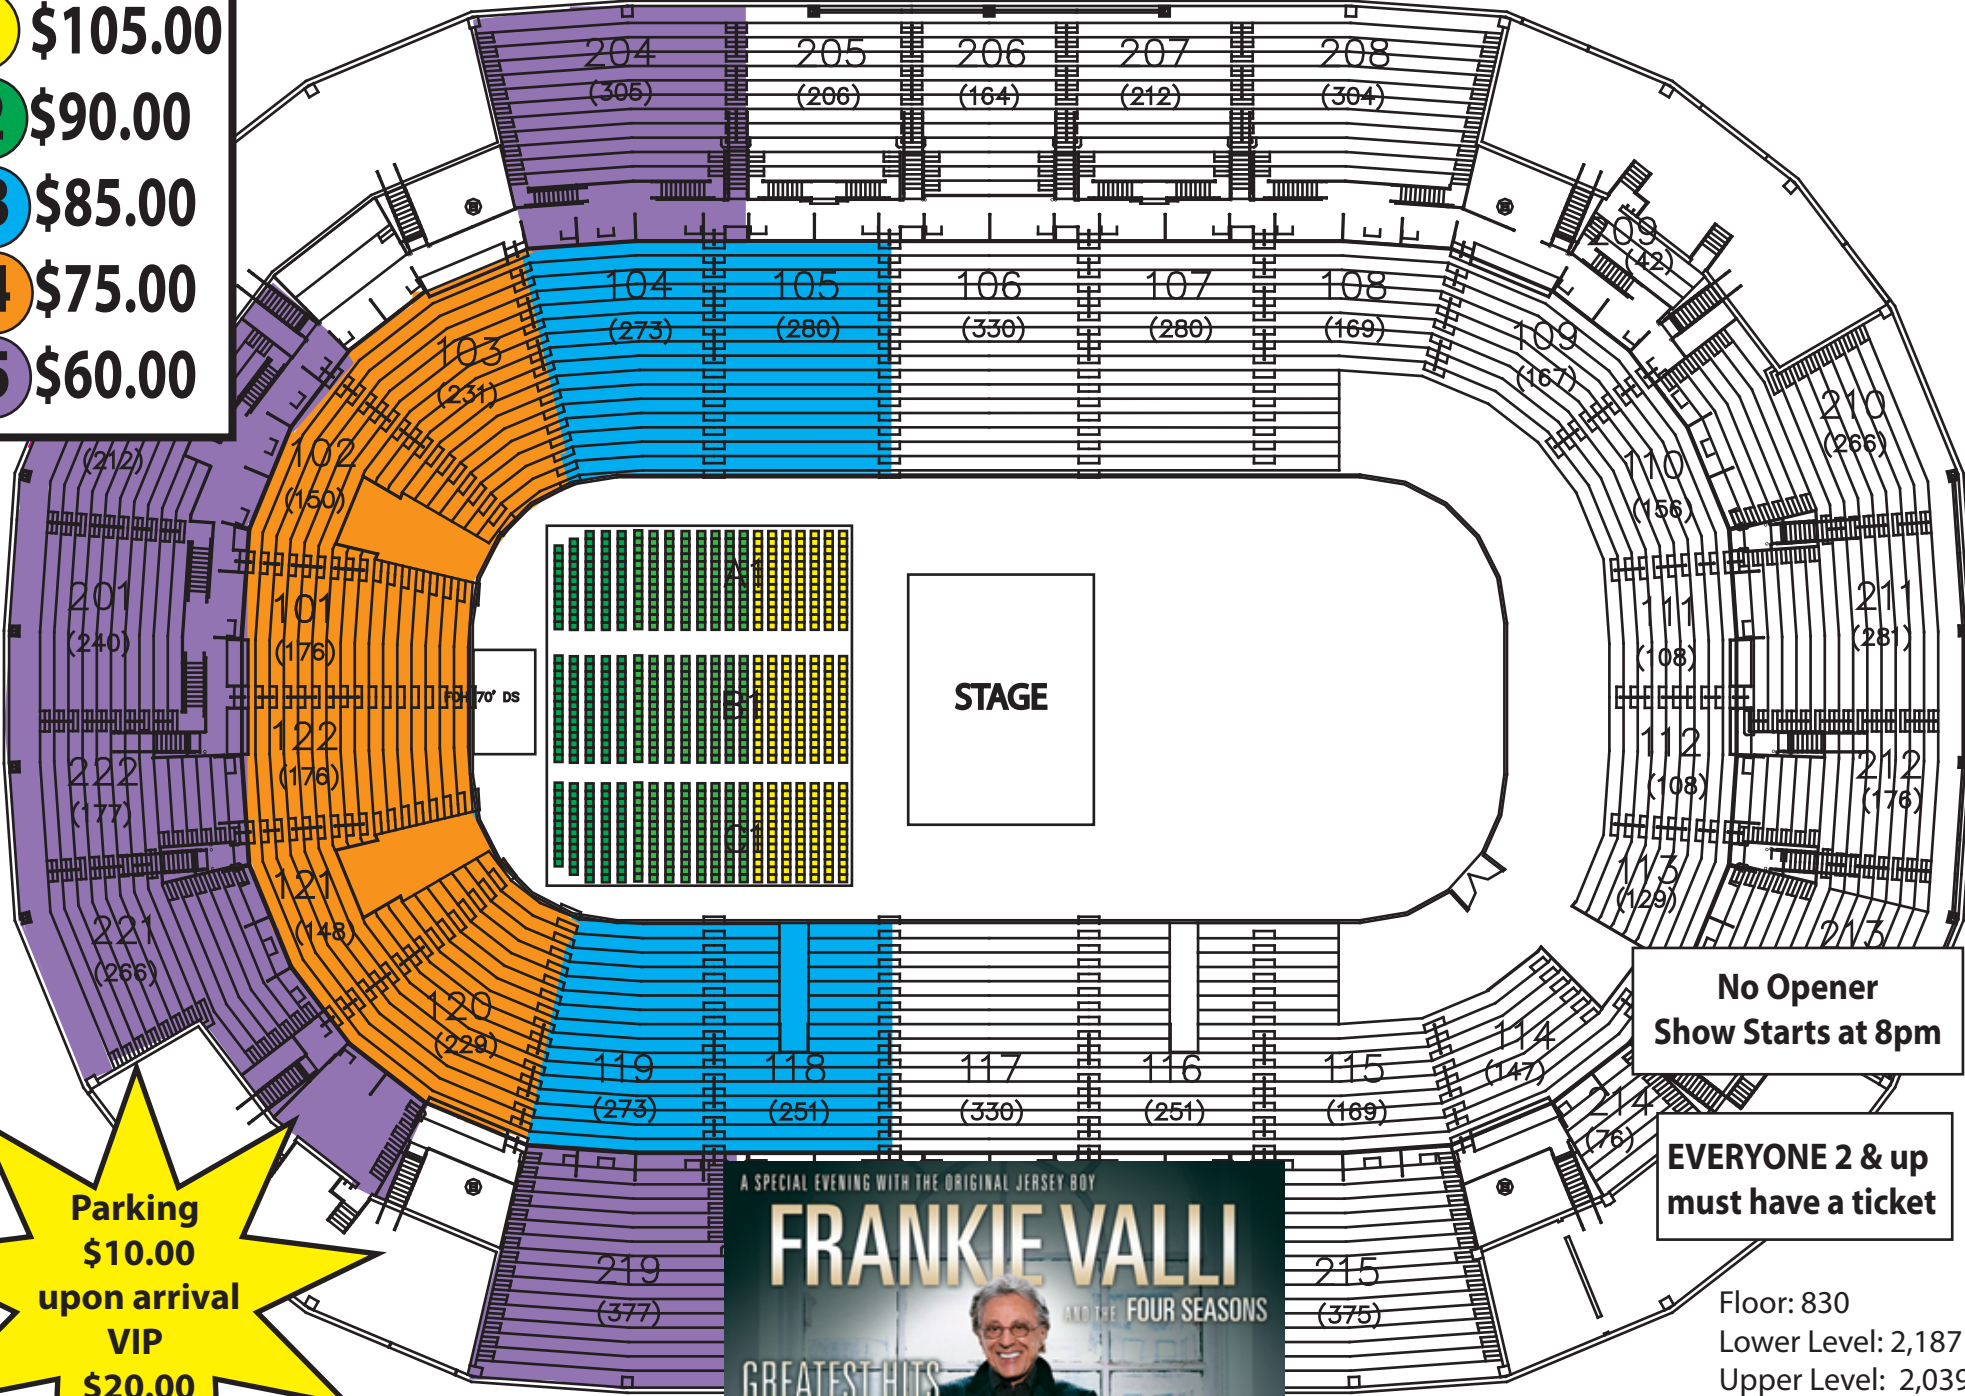

****Ticket Prices Include \$3.00 in Fees****

- 1** \$105.00
- 2** \$90.00
- 3** \$85.00
- 4** \$75.00
- 5** \$60.00

**No Opener
Show Starts at 8pm**

**EVERYONE 2 & up
must have a ticket**

Floor: 830
Lower Level: 2,187
Upper Level: 2,039
Total: 5,056

**Pre-sale Aug. 2nd-3rd @10a-10p
On-sale Aug. 4th@10am**

**Parking
\$10.00
upon arrival
VIP
\$20.00**

A SPECIAL EVENING WITH THE ORIGINAL JERSEY BOY

FRANKIE VALLI

AND THE FOUR SEASONS

GREATEST HITS

"December, 1963 (Oh, What a Night)" • "Sherry" • "Walk Like A Man" and more.