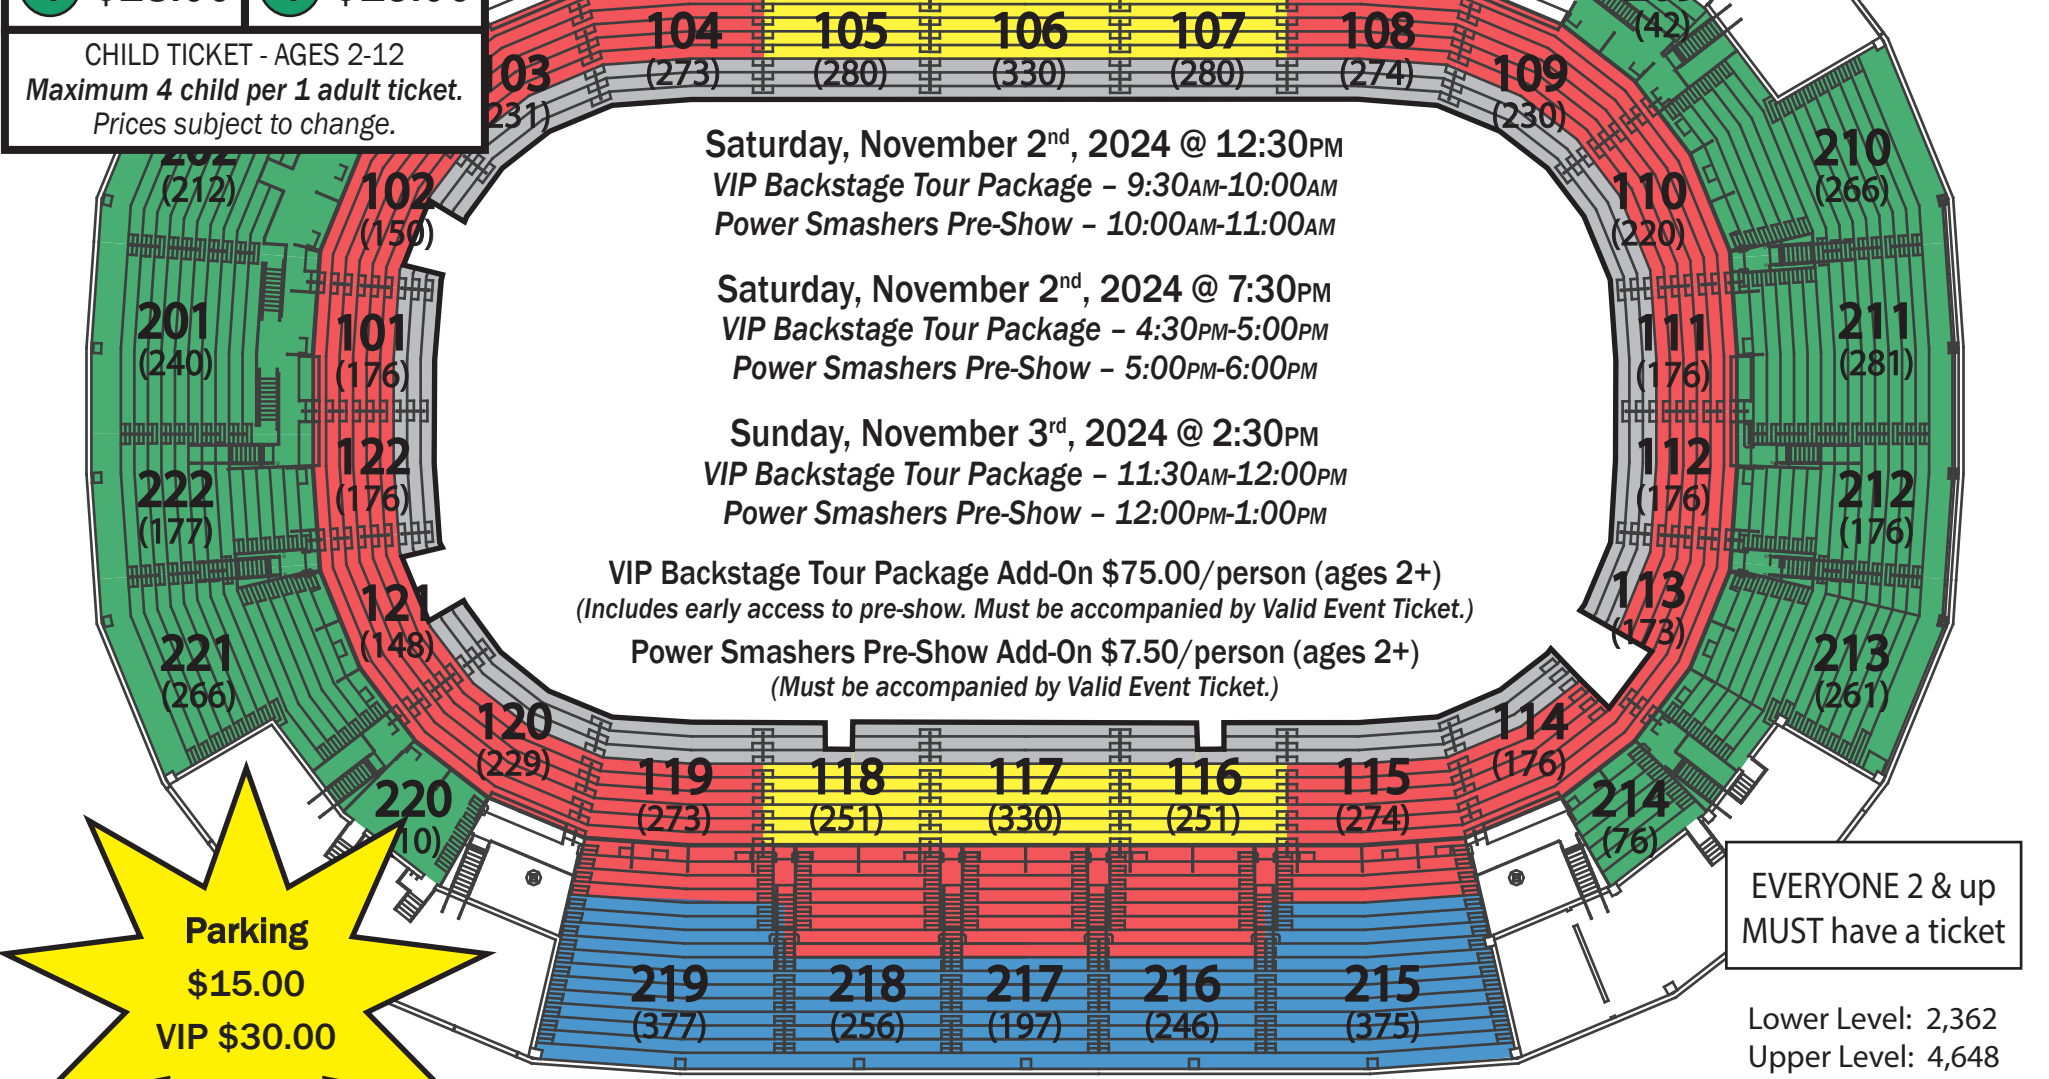

ADULT		CHILD	
1	\$63.00	1	\$18.00
2	\$46.00	2	\$13.00
3	\$36.00	3	\$13.00
4	\$28.00	4	\$13.00

CHILD TICKET - AGES 2-12  
 Maximum 4 child per 1 adult ticket.  
 Prices subject to change.

**\*\*Ticket Prices Include \$3.00 in Fees\*\***

**Saturday, November 2<sup>nd</sup>, 2024 @ 12:30PM**  
 VIP Backstage Tour Package - 9:30AM-10:00AM  
 Power Smashers Pre-Show - 10:00AM-11:00AM

**Saturday, November 2<sup>nd</sup>, 2024 @ 7:30PM**  
 VIP Backstage Tour Package - 4:30PM-5:00PM  
 Power Smashers Pre-Show - 5:00PM-6:00PM

**Sunday, November 3<sup>rd</sup>, 2024 @ 2:30PM**  
 VIP Backstage Tour Package - 11:30AM-12:00PM  
 Power Smashers Pre-Show - 12:00PM-1:00PM

VIP Backstage Tour Package Add-On \$75.00/person (ages 2+)  
*(Includes early access to pre-show. Must be accompanied by Valid Event Ticket.)*  
 Power Smashers Pre-Show Add-On \$7.50/person (ages 2+)  
*(Must be accompanied by Valid Event Ticket.)*

**Parking**  
 \$15.00  
 VIP \$30.00

EVERYONE 2 & up  
 MUST have a ticket

Lower Level: 2,362  
 Upper Level: 4,648  
 Total: 7,010

**Hot Wheels Monster Trucks Live Glow Party**  
**November 2<sup>nd</sup> - 3<sup>rd</sup>, 2024**