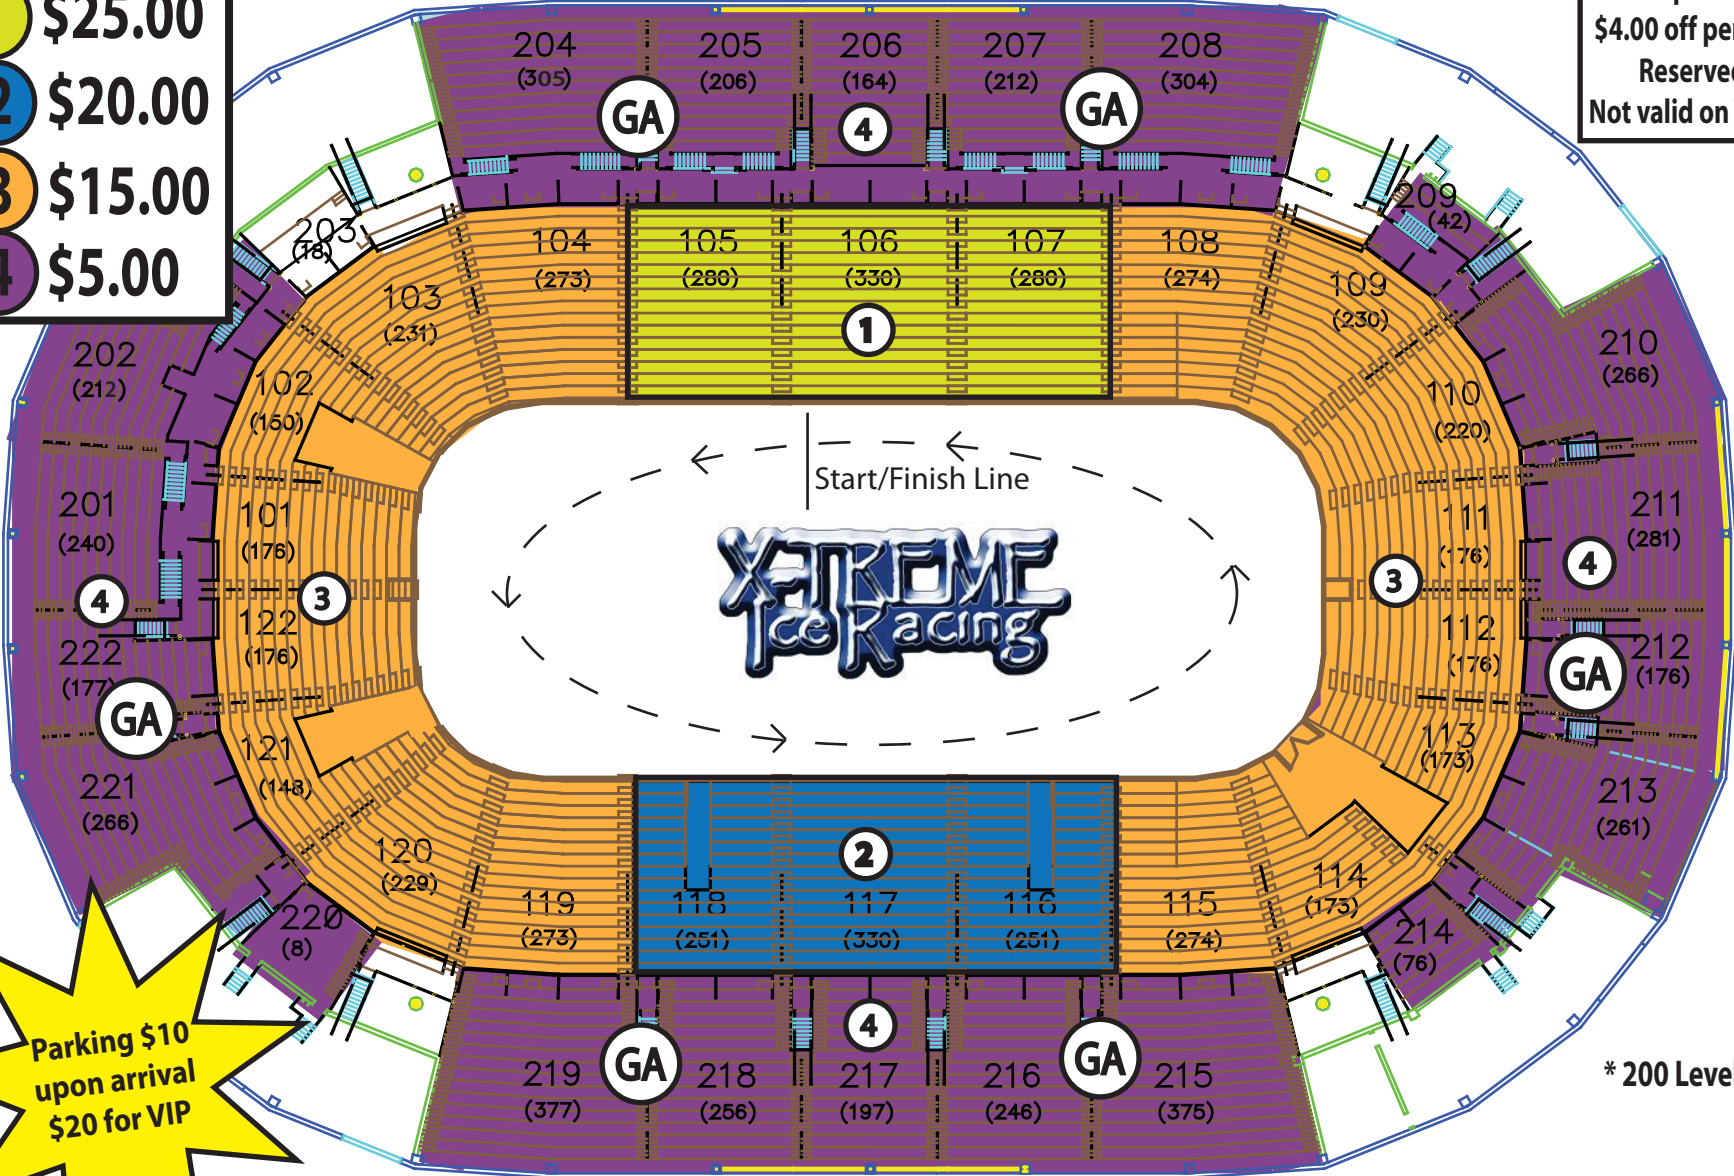

****Ticket Prices Include \$4.00 in Fees****

Groups 15+ receive
\$4.00 off per ticket in
Reserved Seats
Not valid on VIP seating

- 1** \$25.00
- 2** \$20.00
- 3** \$15.00
- 4** \$5.00

Parking \$10 upon arrival \$20 for VIP

* 200 Level is all GA*

Xtreme International Ice Racing
Saturday January 27th, 2018 7:30 pm

On-sale Nov 3rd @ noon
Pre-sale Nov. 1st-2nd @ 10a-10p