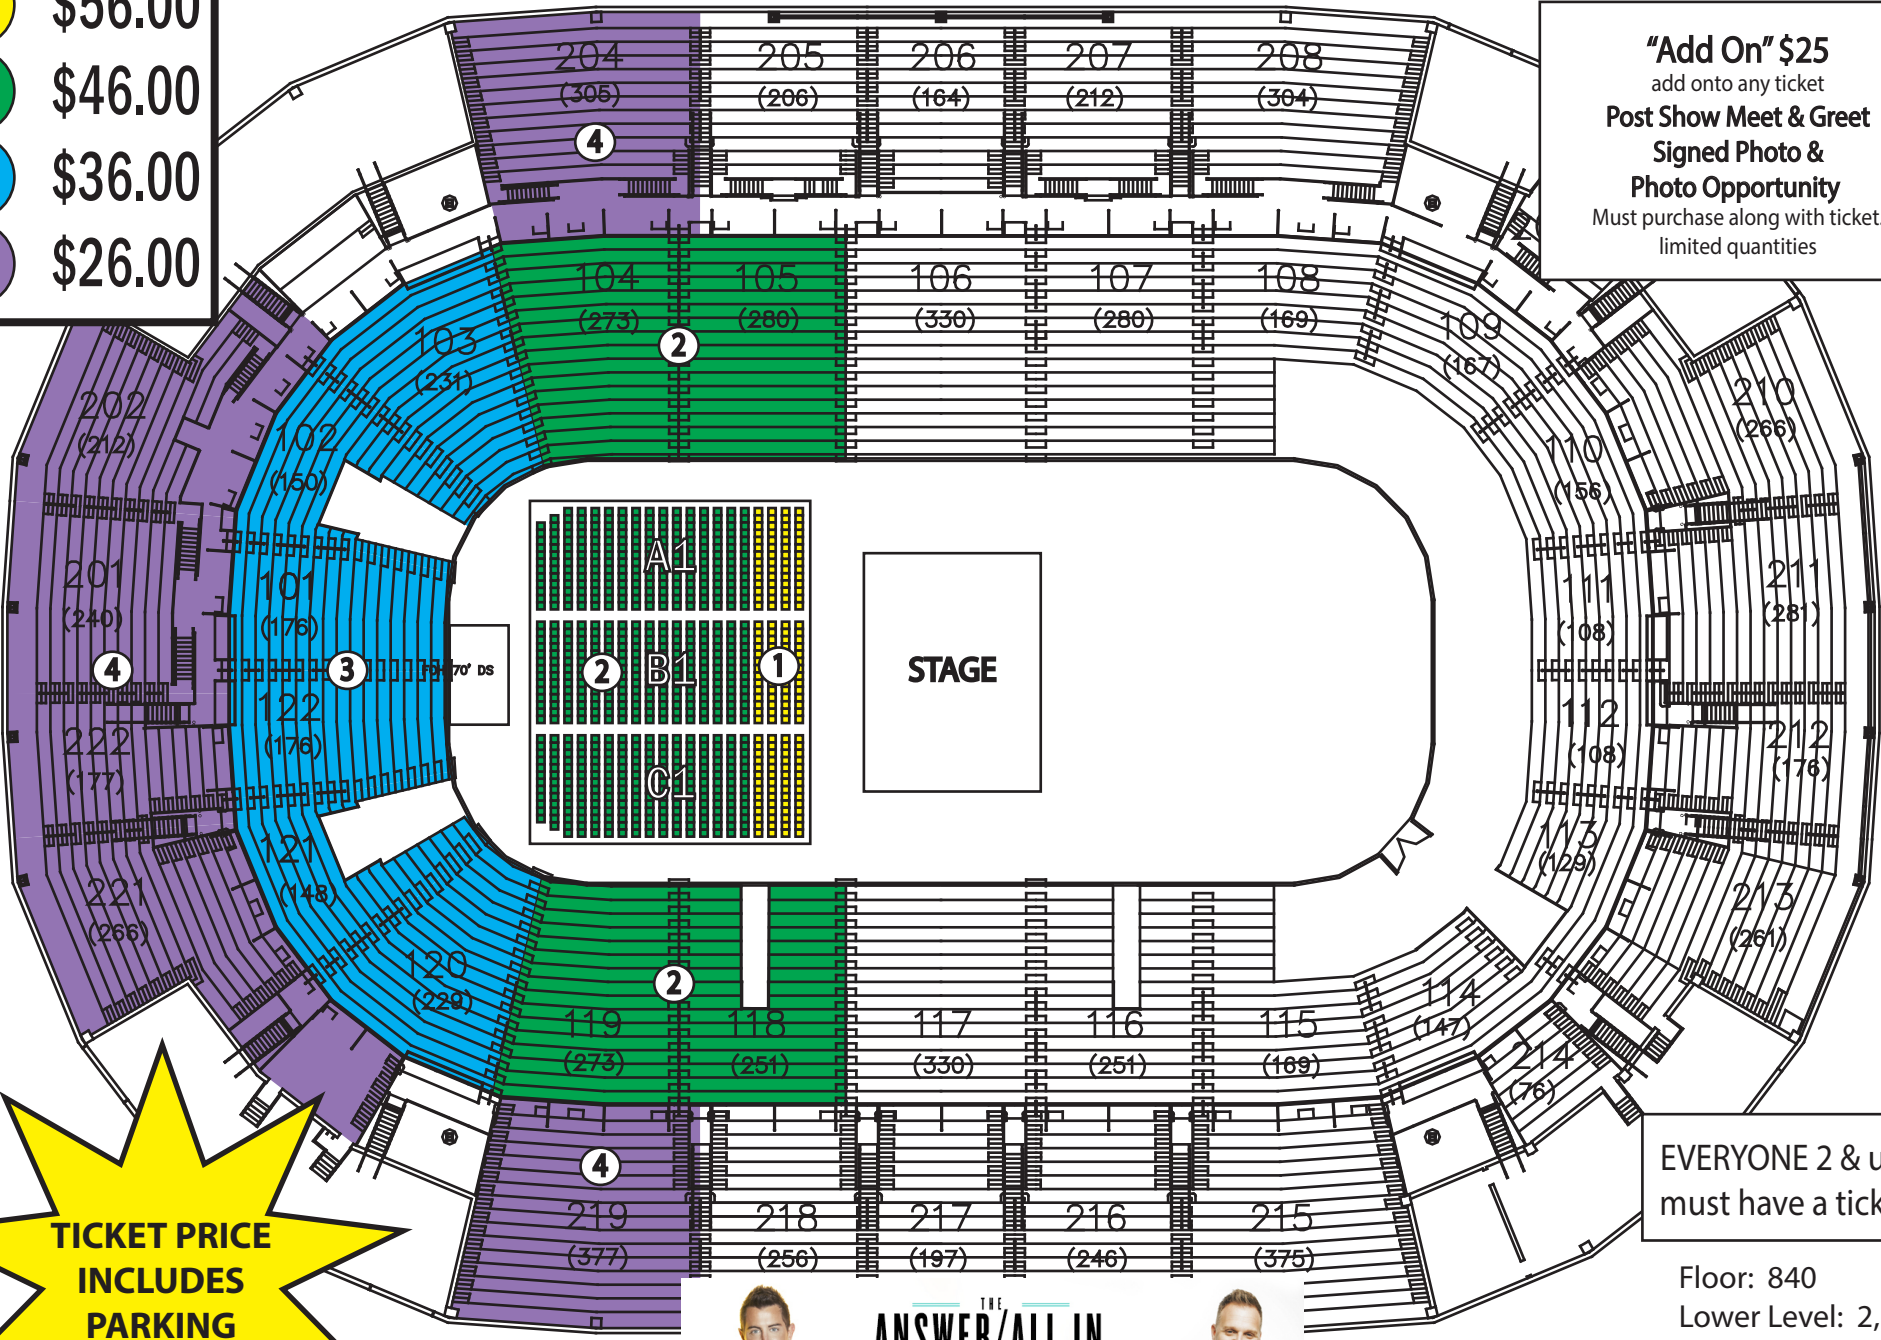

****Ticket Prices Include \$3.00 in Fees****

- 1** \$56.00
- 2** \$46.00
- 3** \$36.00
- 4** \$26.00

"Add On" \$25
 add onto any ticket
Post Show Meet & Greet
Signed Photo &
Photo Opportunity
 Must purchase along with ticket.
 limited quantities

**TICKET PRICE
 INCLUDES
 PARKING**

**EVERYONE 2 & up
 must have a ticket**

Floor: 840
 Lower Level: 2,187
 Upper Level: 1,577
 Total: 4,604

On-sale: Sept. 11th @ 10am
 Pre-sale: Sept. 4th-10th 10a-10p