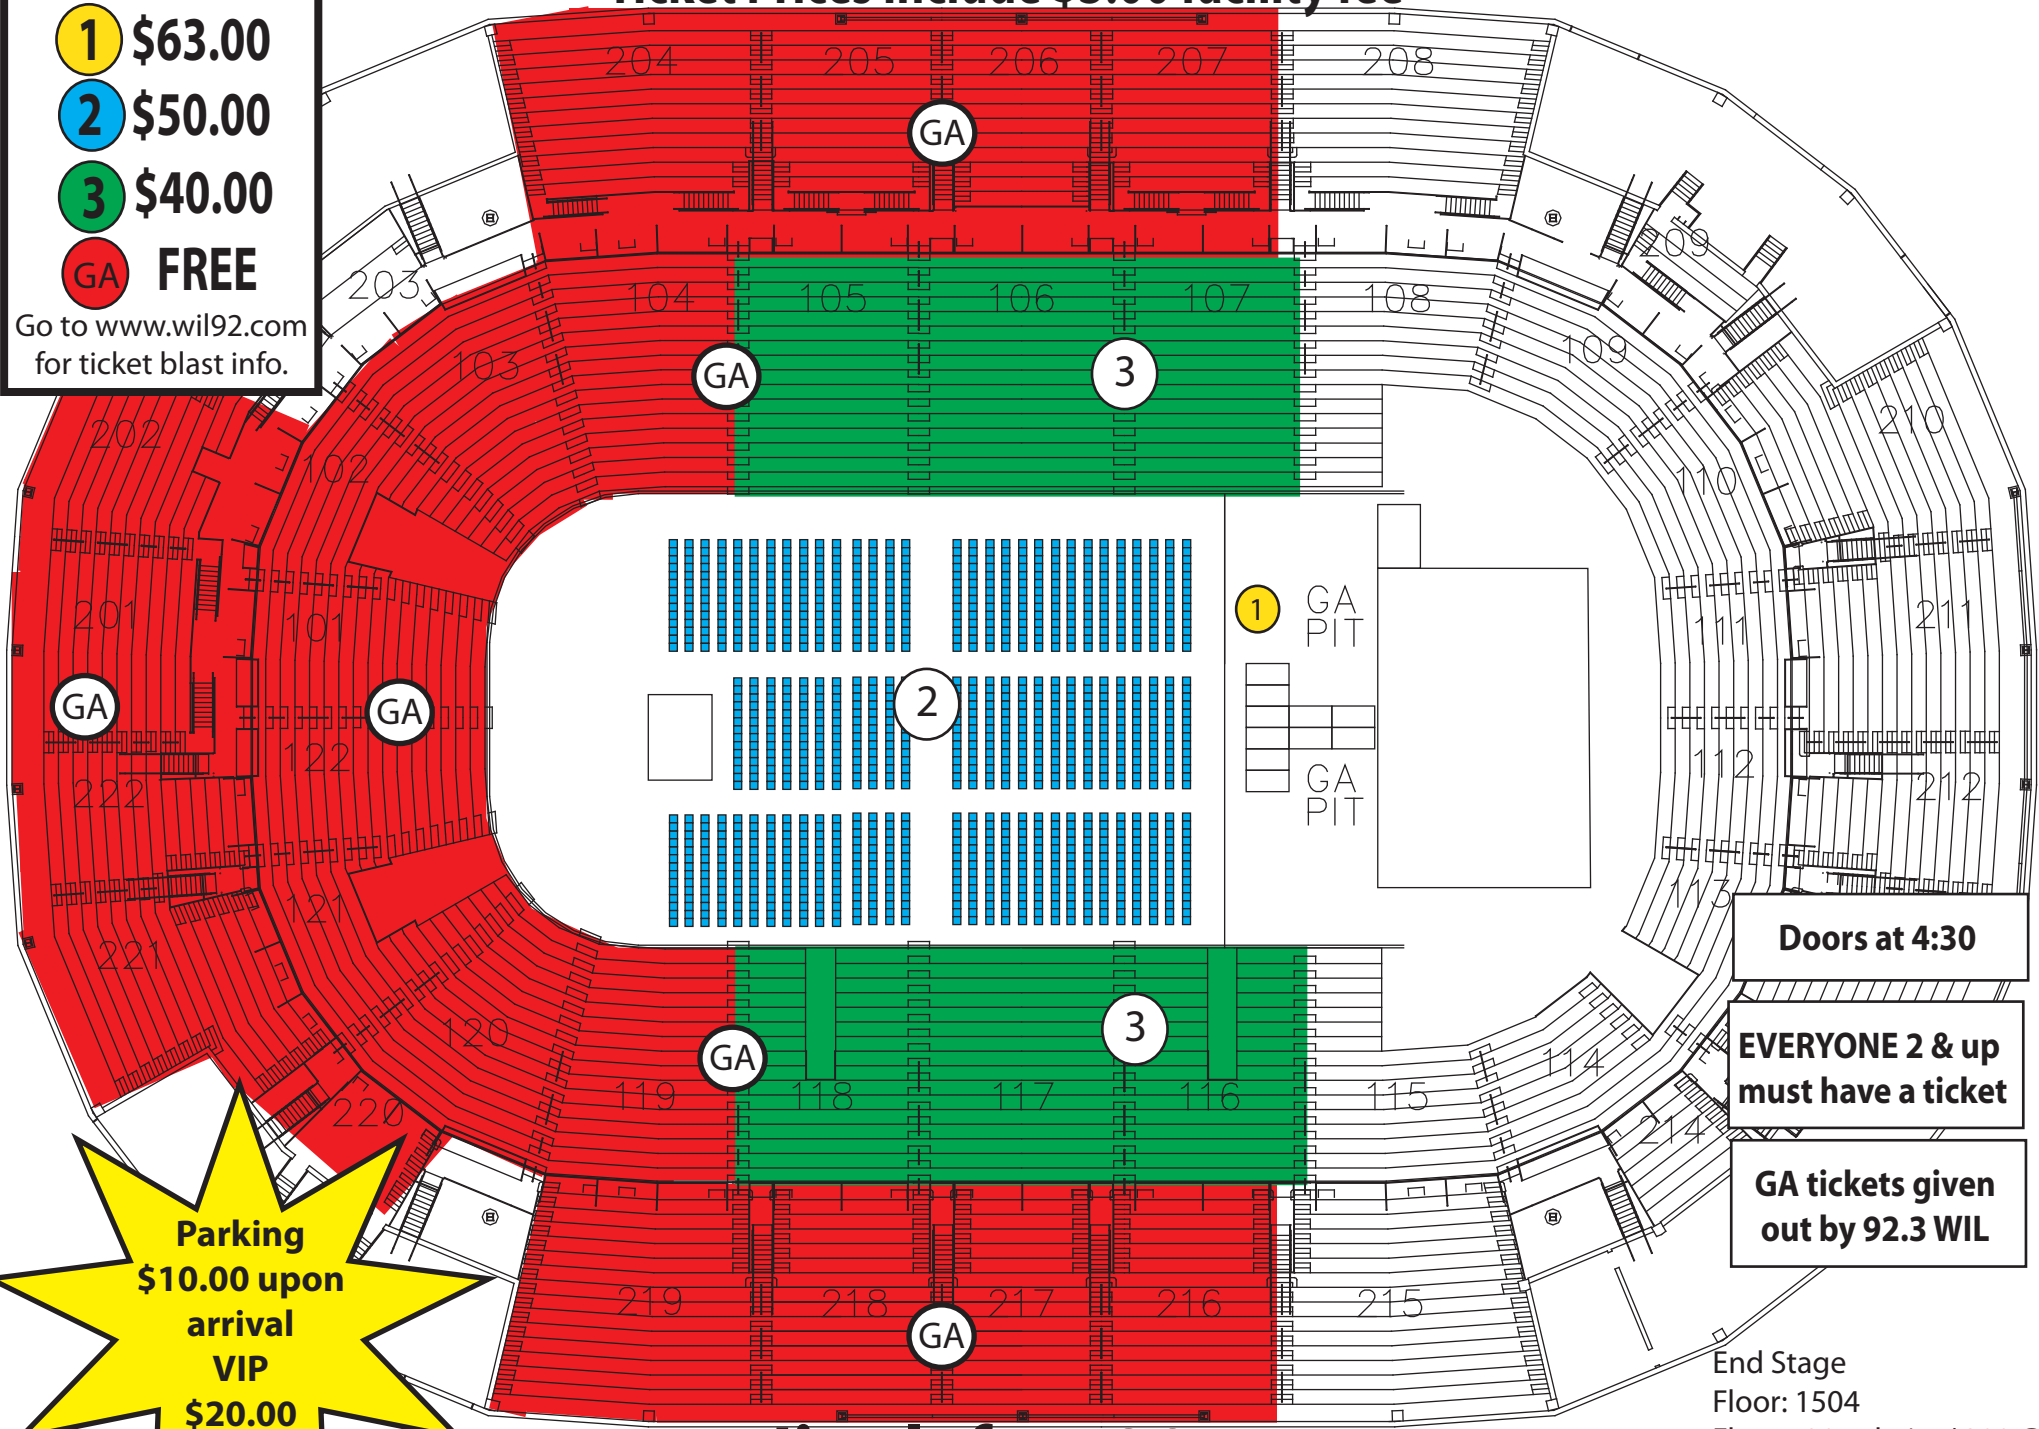

****Ticket Prices Include \$3.00 facility fee****

- 1** \$63.00
- 2** \$50.00
- 3** \$40.00
- GA** FREE

Go to www.wil92.com
for ticket blast info.

Doors at 4:30

**EVERYONE 2 & up
must have a ticket**

**GA tickets given
out by 92.3 WIL**

End Stage
Floor: 1504
Floor 1204 chairs / 300 GA

**Parking
\$10.00 upon
arrival
VIP
\$20.00**

Jinglefest 2017

Saturday Dec. 9th, 2017 6:00pm

On-sale Sept. 21 @ 10am