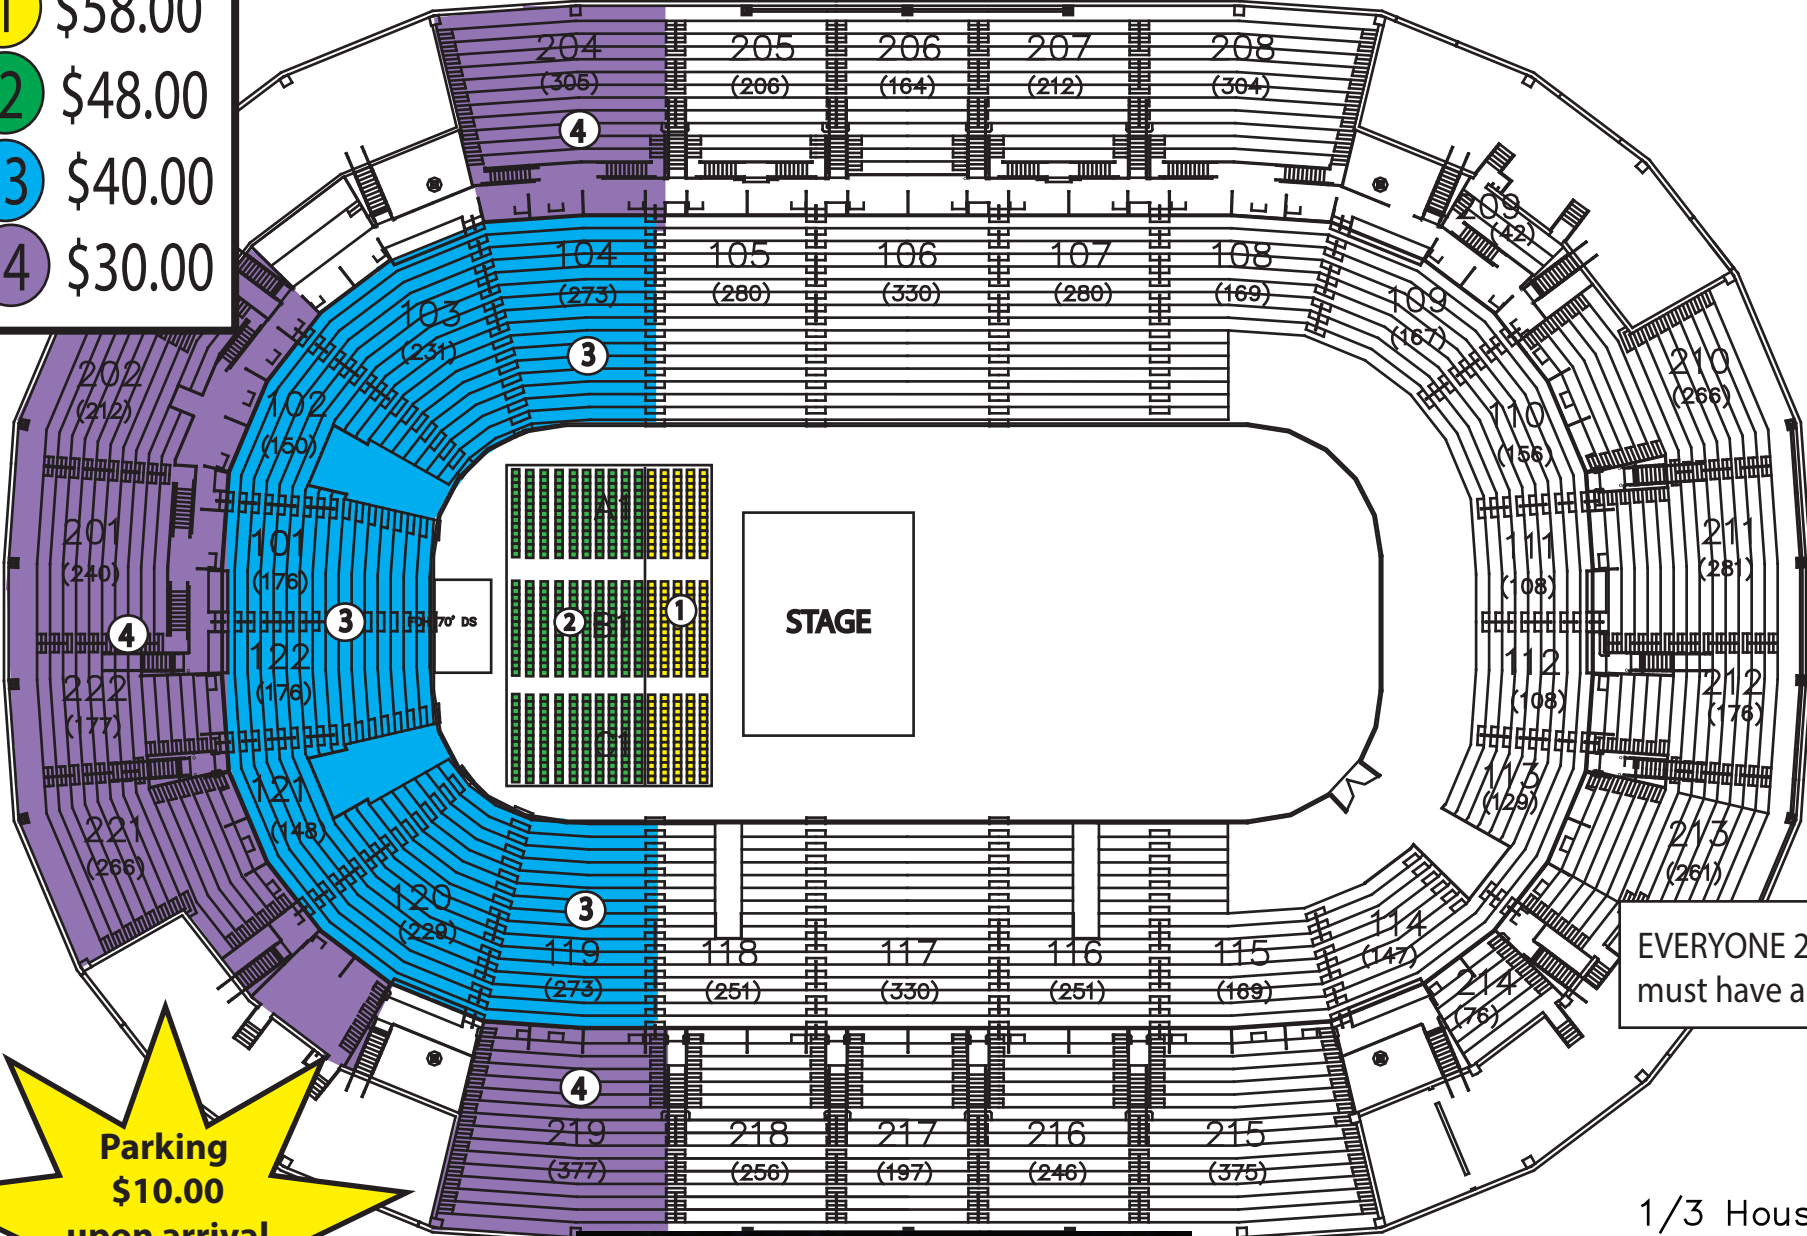

**\*\*Ticket Prices Include \$3.00 in Fees\*\***

- 1** \$58.00
- 2** \$48.00
- 3** \$40.00
- 4** \$30.00

**Parking**  
**\$10.00**  
upon arrival  
**VIP**  
**\$20.00**

**Saturday July 14th, 2018 7:30 pm**

EVERYONE 2 & up must have a ticket

1/3 House Setup  
Floor Cap.: 630  
Lower Level: 1656  
Upper Level: 1577  
Total Cap.: 3863

On-sale Dec. 21st @ noon  
Pre-sale Dec. 20th 10am-10pm