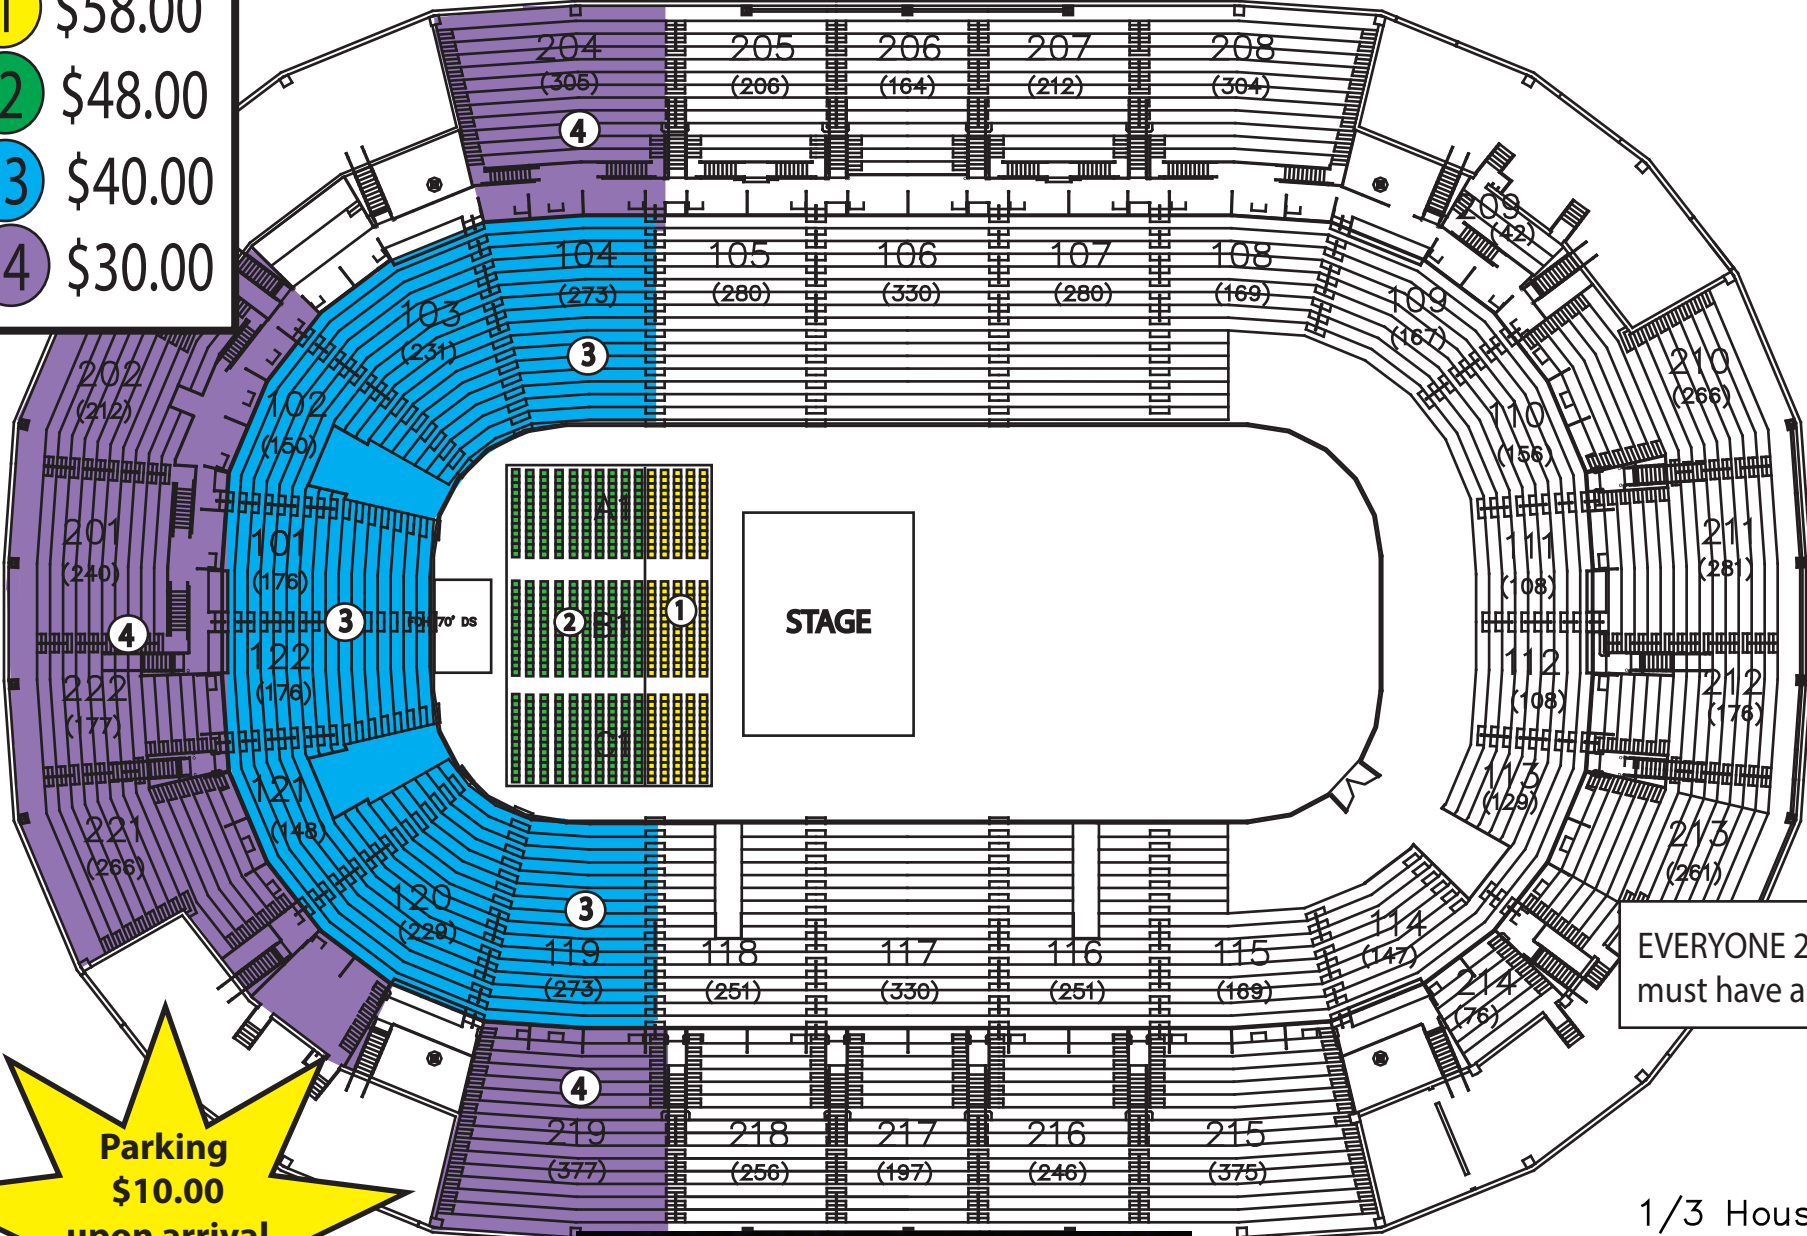

**\*\*Ticket Prices Include \$3.00 in Fees\*\***

- 1** \$58.00
- 2** \$48.00
- 3** \$40.00
- 4** \$30.00

**Parking**  
**\$10.00**  
**upon arrival**  
**VIP**  
**\$20.00**

**Q** KILLER  
QUEEN

**Saturday July 14th, 2018 7:30 pm**

EVERYONE 2 & up  
must have a ticket

1/3 House Setup  
Floor Cap.: 630  
Lower Level: 1656  
Upper Level: 1577  
Total Cap.: 3863

On-sale Dec. 21st @ noon  
Pre-sale Dec. 20th 10am-10pm