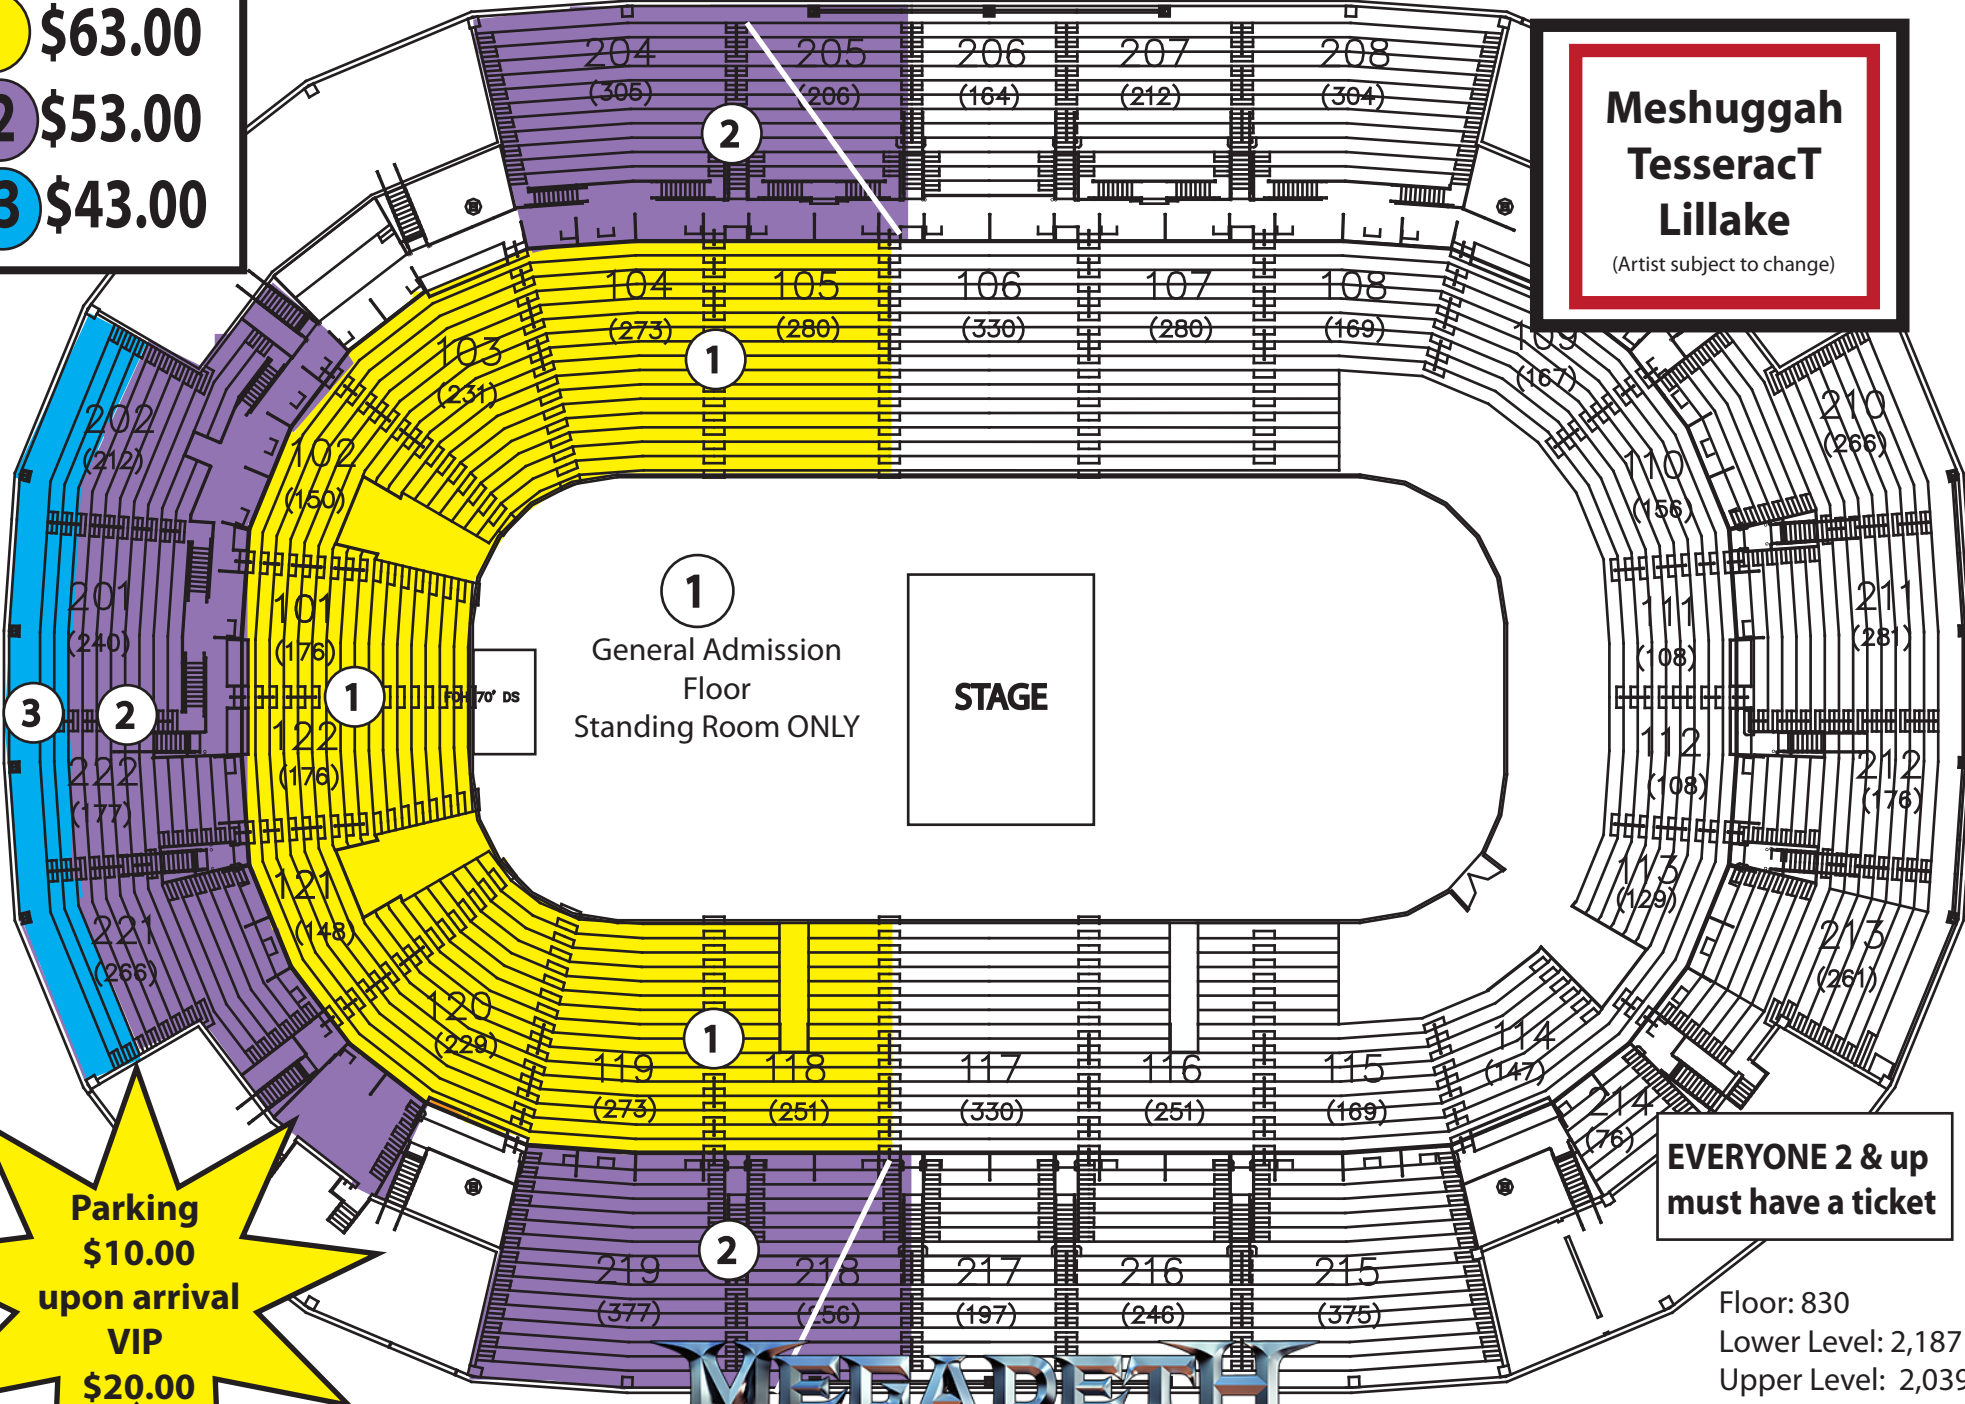

****Ticket Prices Include \$3.00 in Fees****

- 1** \$63.00
- 2** \$53.00
- 3** \$43.00

**Meshuggah
Tesseract
Lillake**
(Artist subject to change)

1
General Admission
Floor
Standing Room ONLY

STAGE

**EVERYONE 2 & up
must have a ticket**

Floor: 830
Lower Level: 2,187
Upper Level: 2,039
Total: 5,056

MEGADETH

Friday July 7th, 2017 @ 6:30pm

**Pre-sale April 19-20 @ 10a-10p
On-sale April 21st @ 10am**

**Parking
\$10.00
upon arrival
VIP
\$20.00**