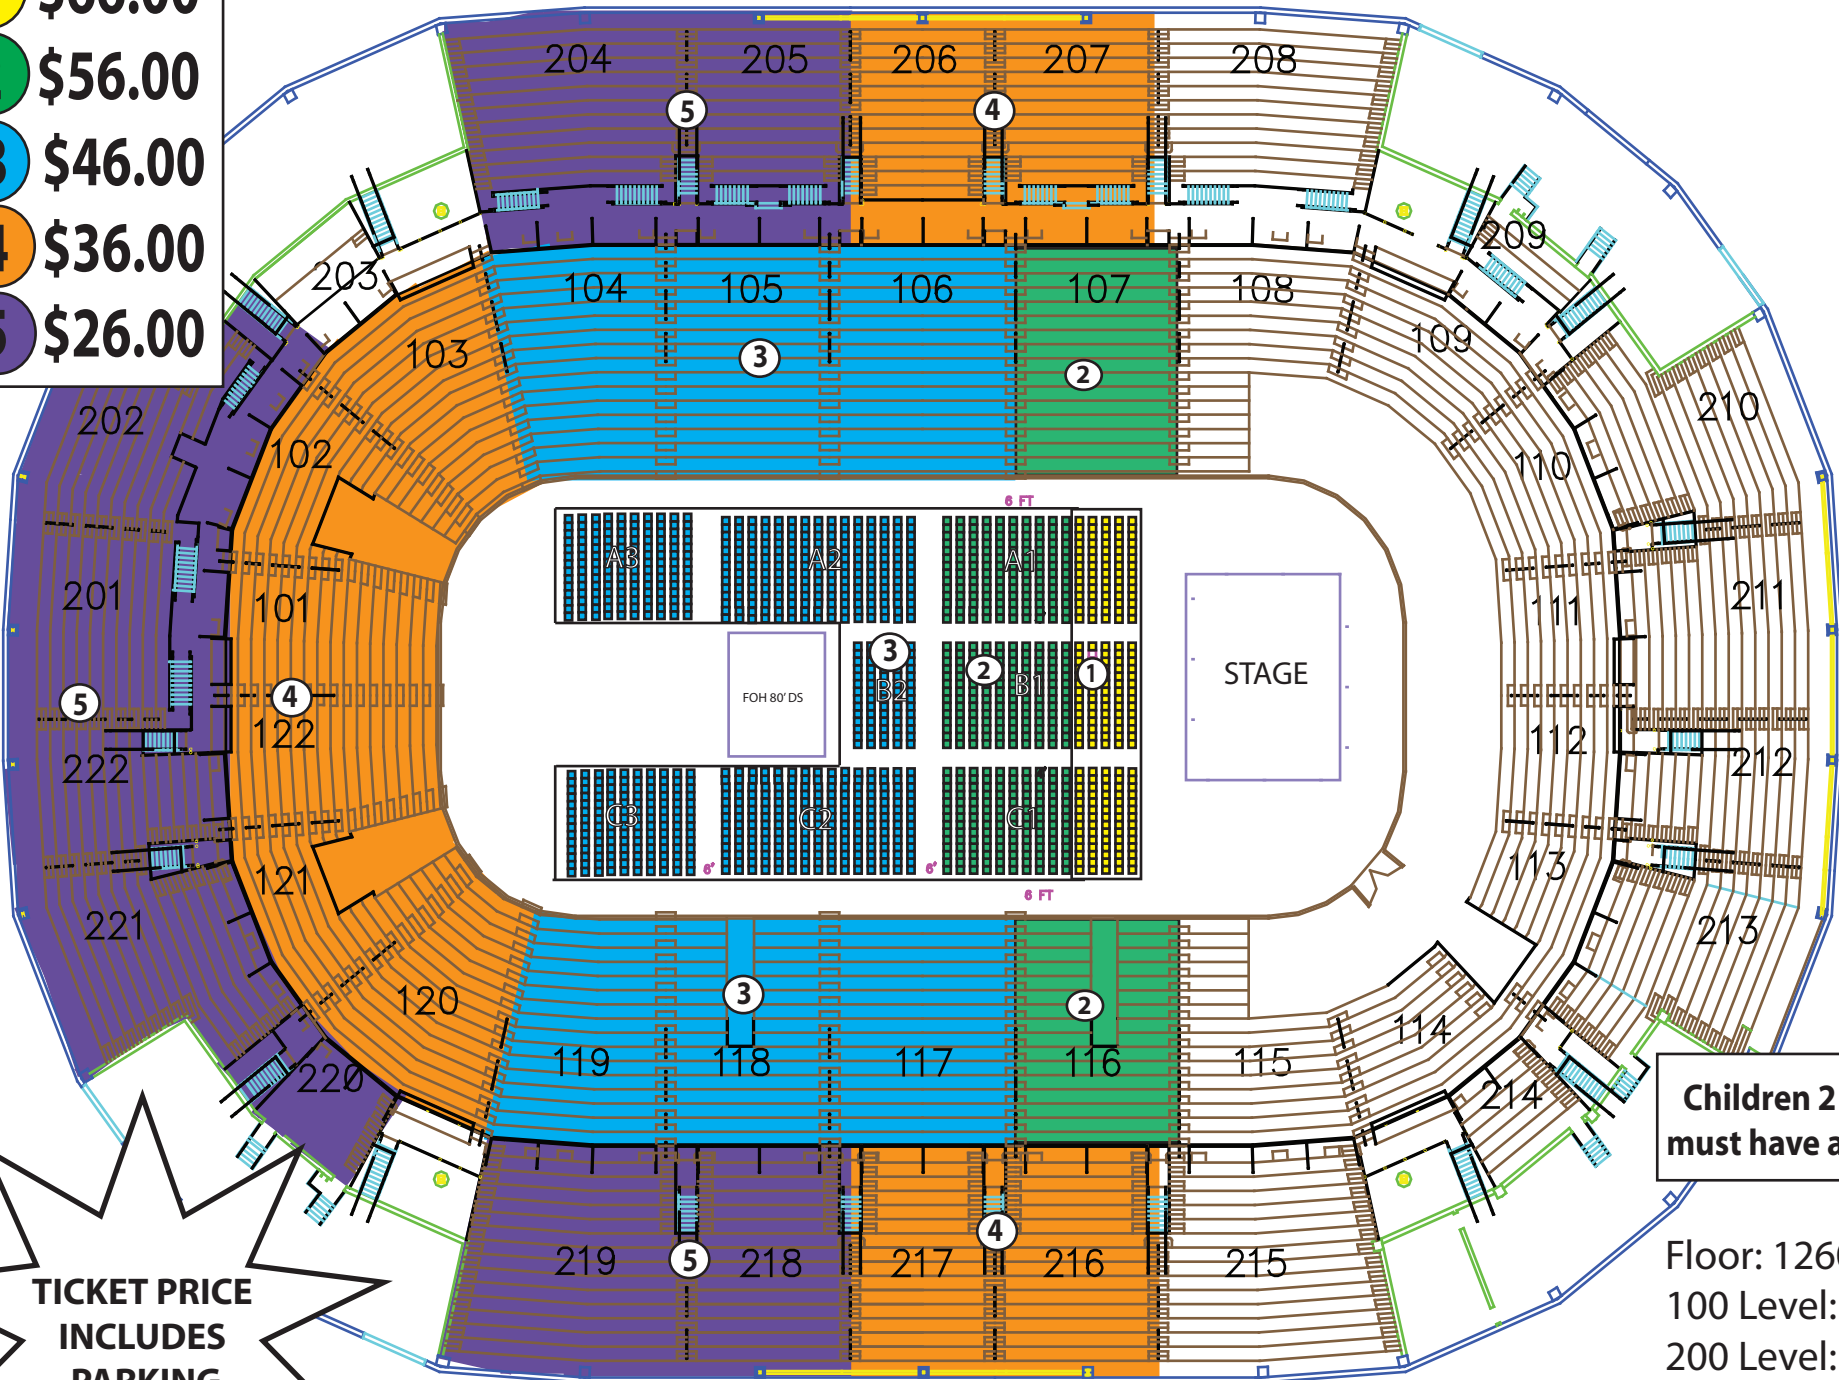

**\*\*Ticket Prices Include \$6.00 in Fees\*\***

- 1** \$66.00
- 2** \$56.00
- 3** \$46.00
- 4** \$36.00
- 5** \$26.00

**Children 2 & up  
must have a ticket**

Floor: 1260  
100 Level: 3378  
200 Level: 2868  
Total: 7,506

**TICKET PRICE  
INCLUDES  
PARKING**

**MercyMe**  
with Tenth Avenue North Live  
**Sat. April 7th, 2018 7:00pm**

**On-sale Jan.16th @ 10am**