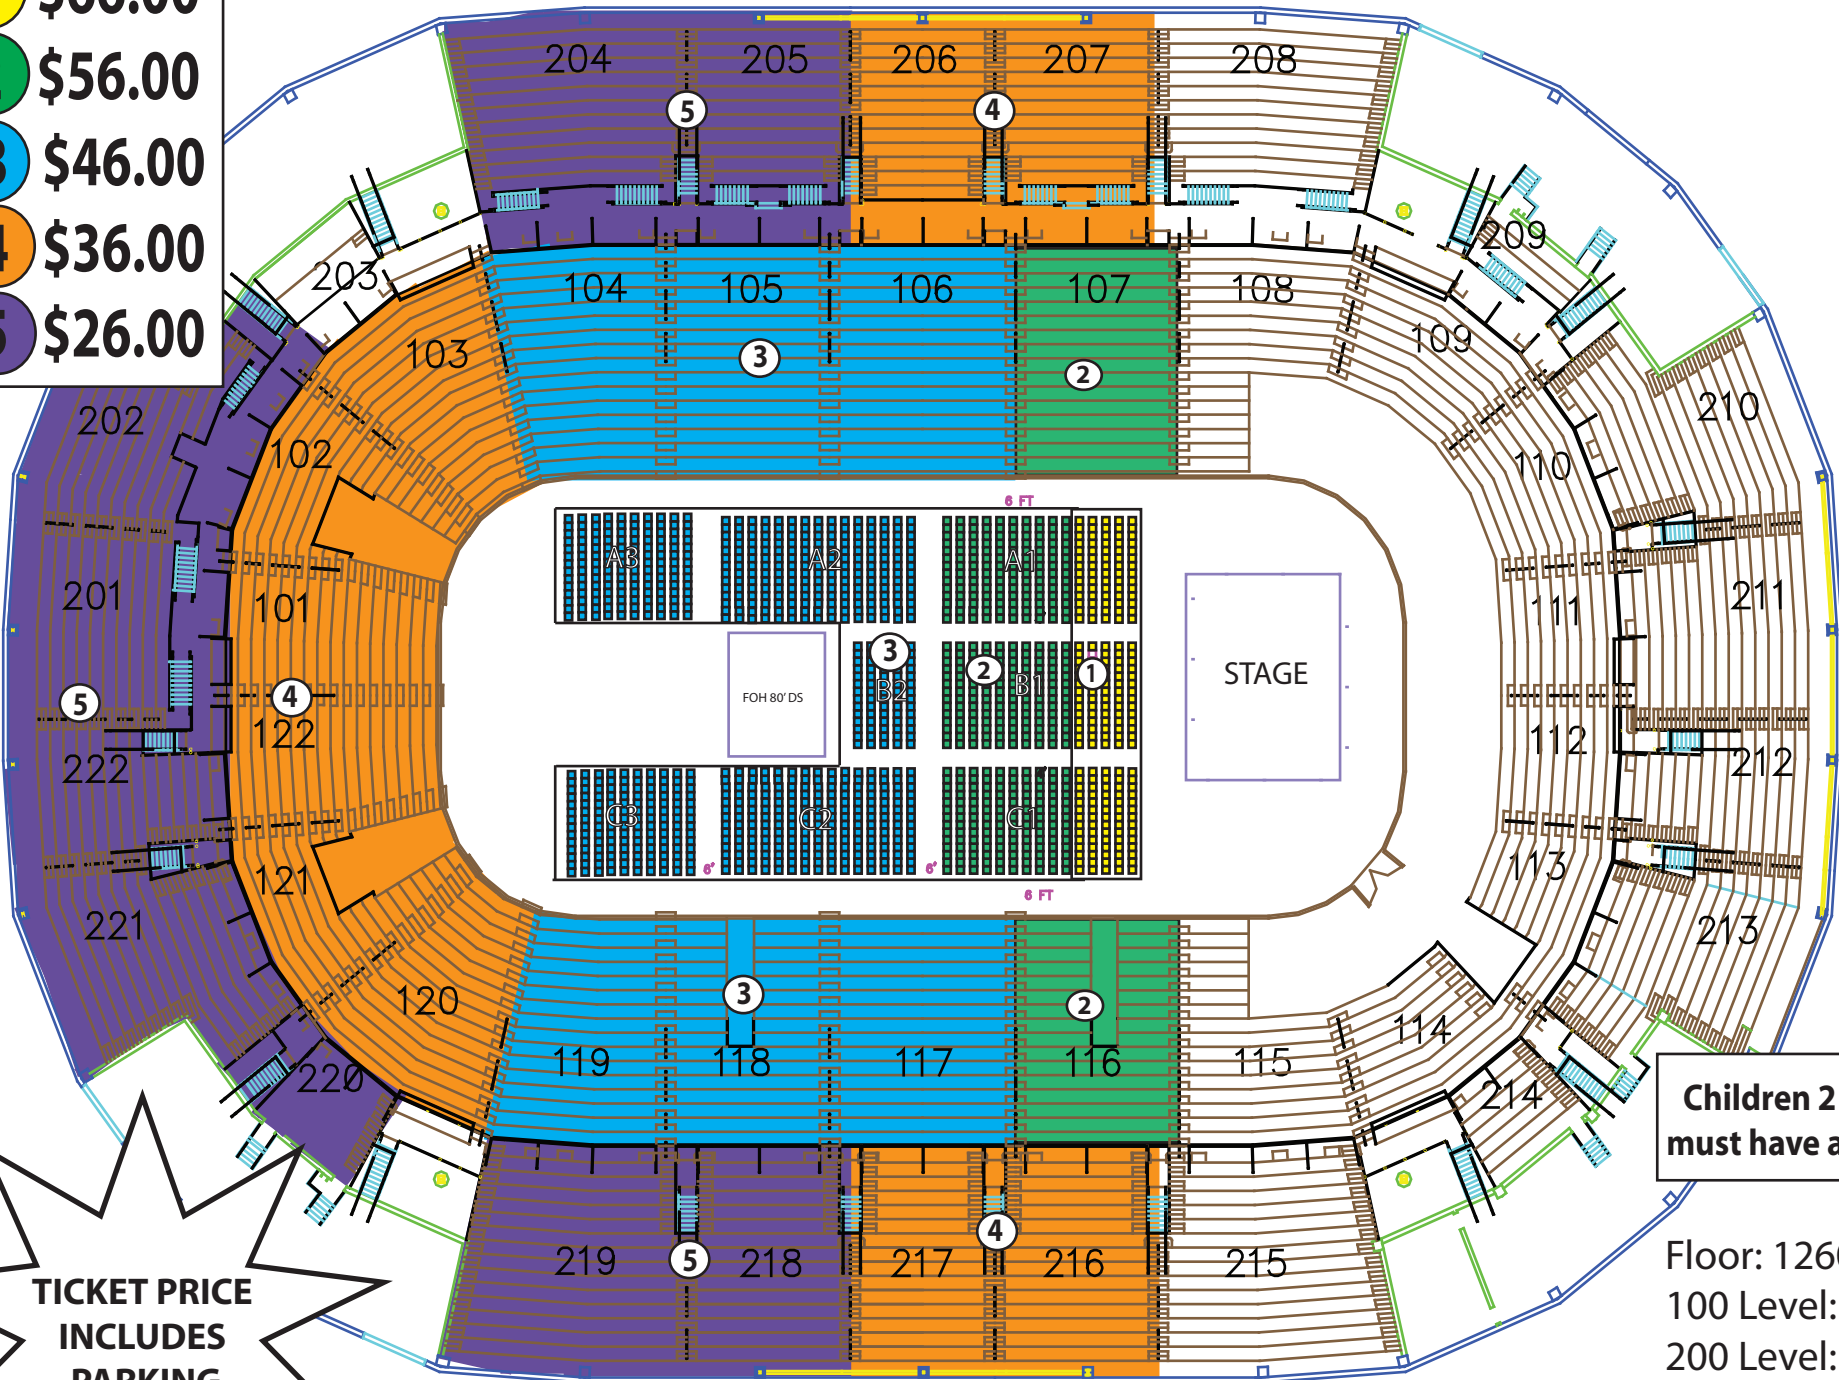

****Ticket Prices Include \$6.00 in Fees****

- 1** \$66.00
- 2** \$56.00
- 3** \$46.00
- 4** \$36.00
- 5** \$26.00

**Children 2 & up
must have a ticket**

Floor: 1260
100 Level: 3378
200 Level: 2868
Total: 7,506

**TICKET PRICE
INCLUDES
PARKING**

MercyMe
with Tenth Avenue North Live
Sat. April 7th, 2018 7:00pm

On-sale Jan.16th @ 10am