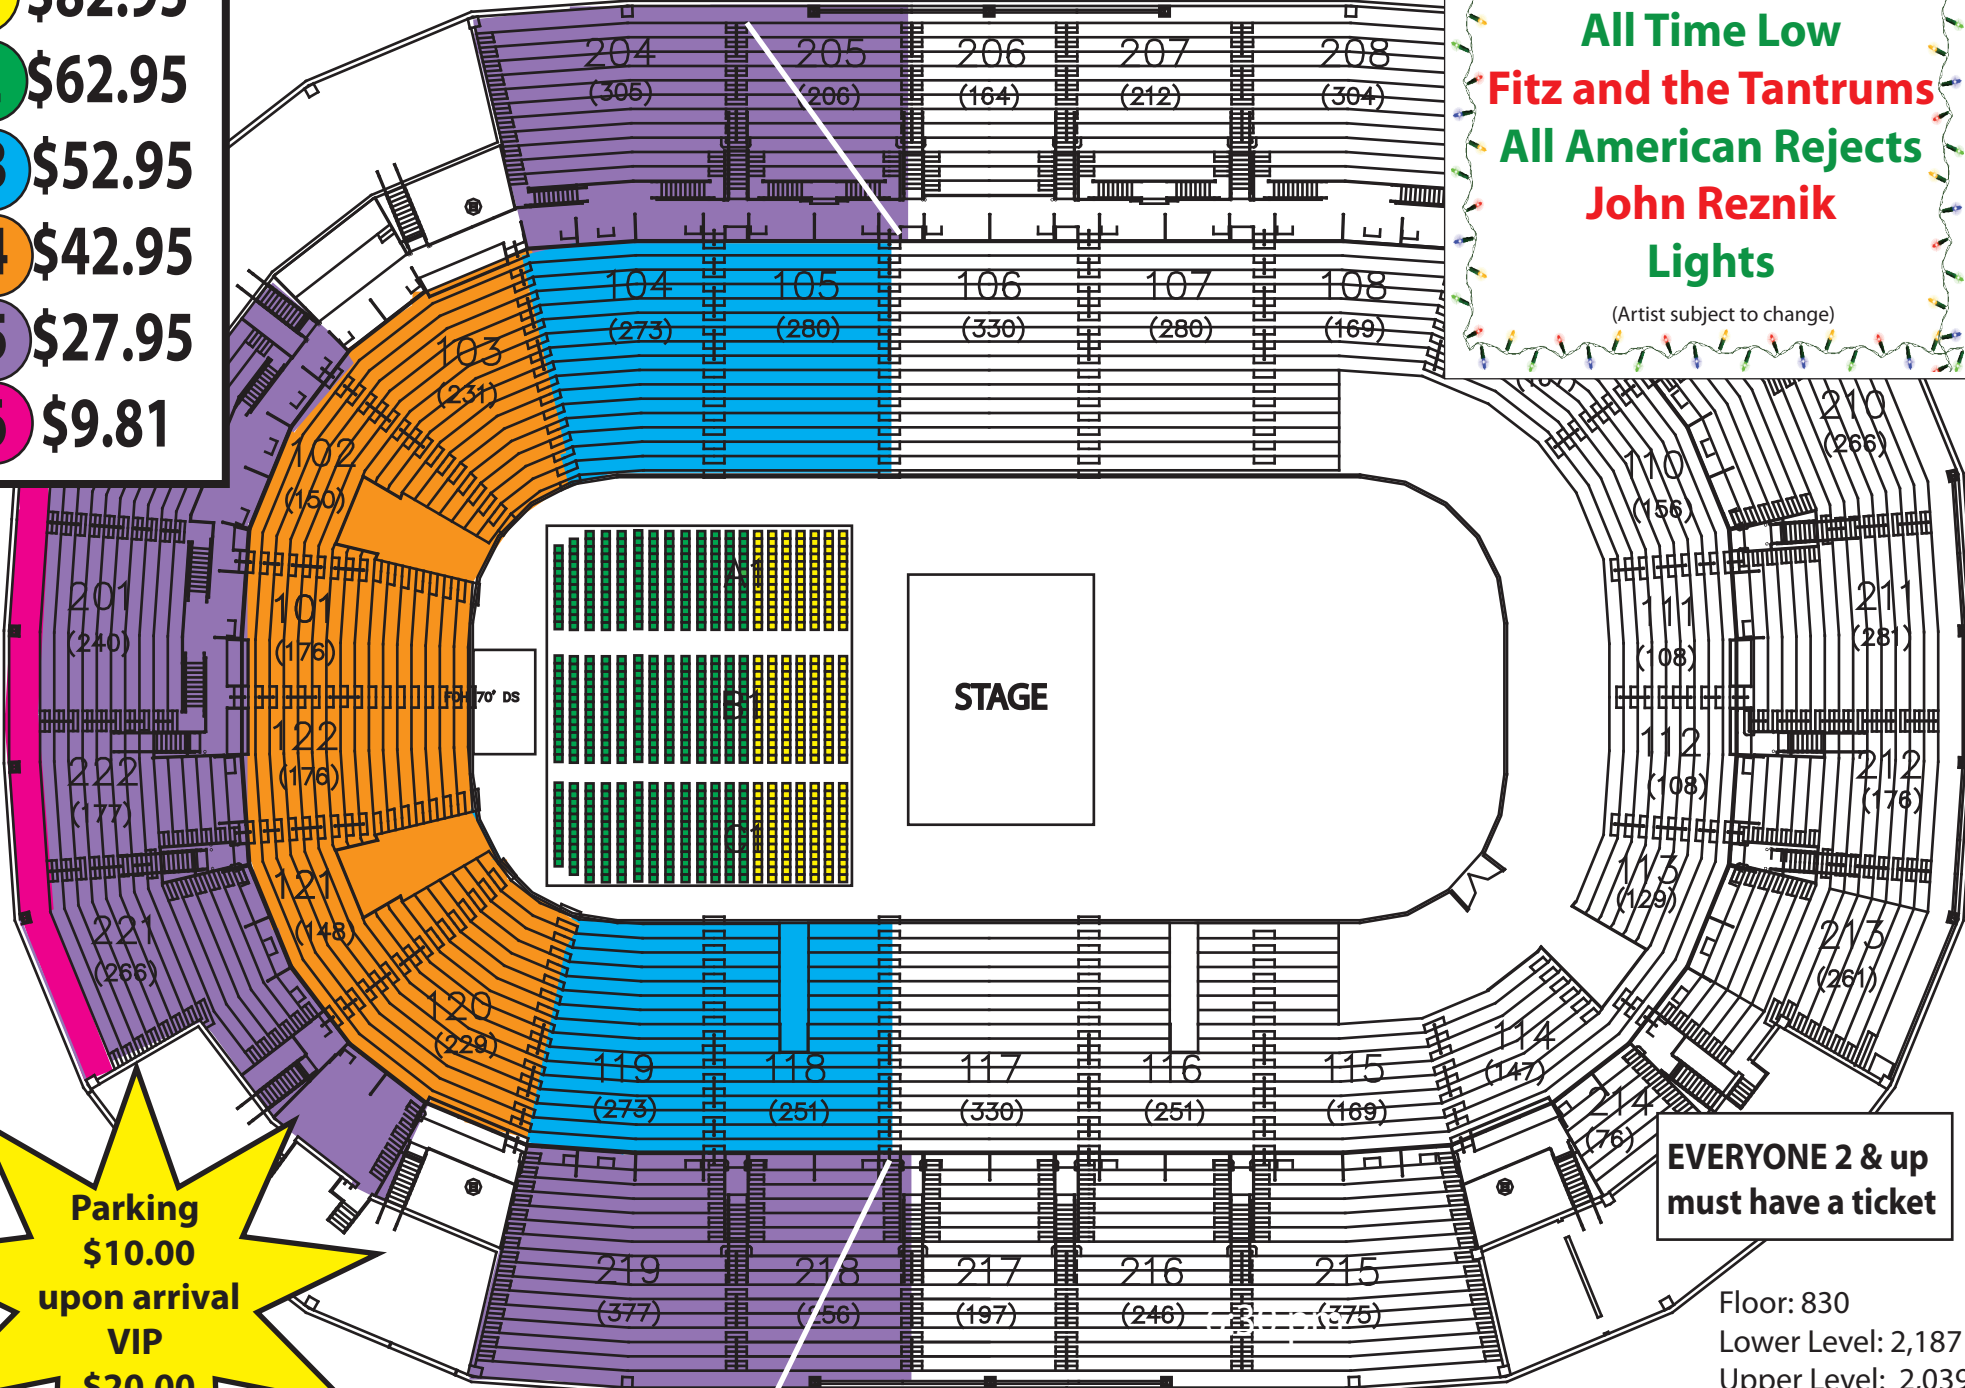

****Ticket Prices Include \$3.00 in Fees****

- 1** \$82.95
- 2** \$62.95
- 3** \$52.95
- 4** \$42.95
- 5** \$27.95
- 6** \$9.81

All Time Low
Fitz and the Tantrums
All American Rejects
John Reznik
Lights
(Artist subject to change)

EVERYONE 2 & up must have a ticket

Floor: 830
 Lower Level: 2,187
 Upper Level: 2,039
 Total: 5,056

Parking \$10.00 upon arrival
VIP \$20.00

Y98 MISTLETOE SHOW 2017
Sat. Dec. 2nd, 2017 @ 6:30pm

Pre-sale Oct 10th @10a-10p
On-sale Oct. 11th @10a