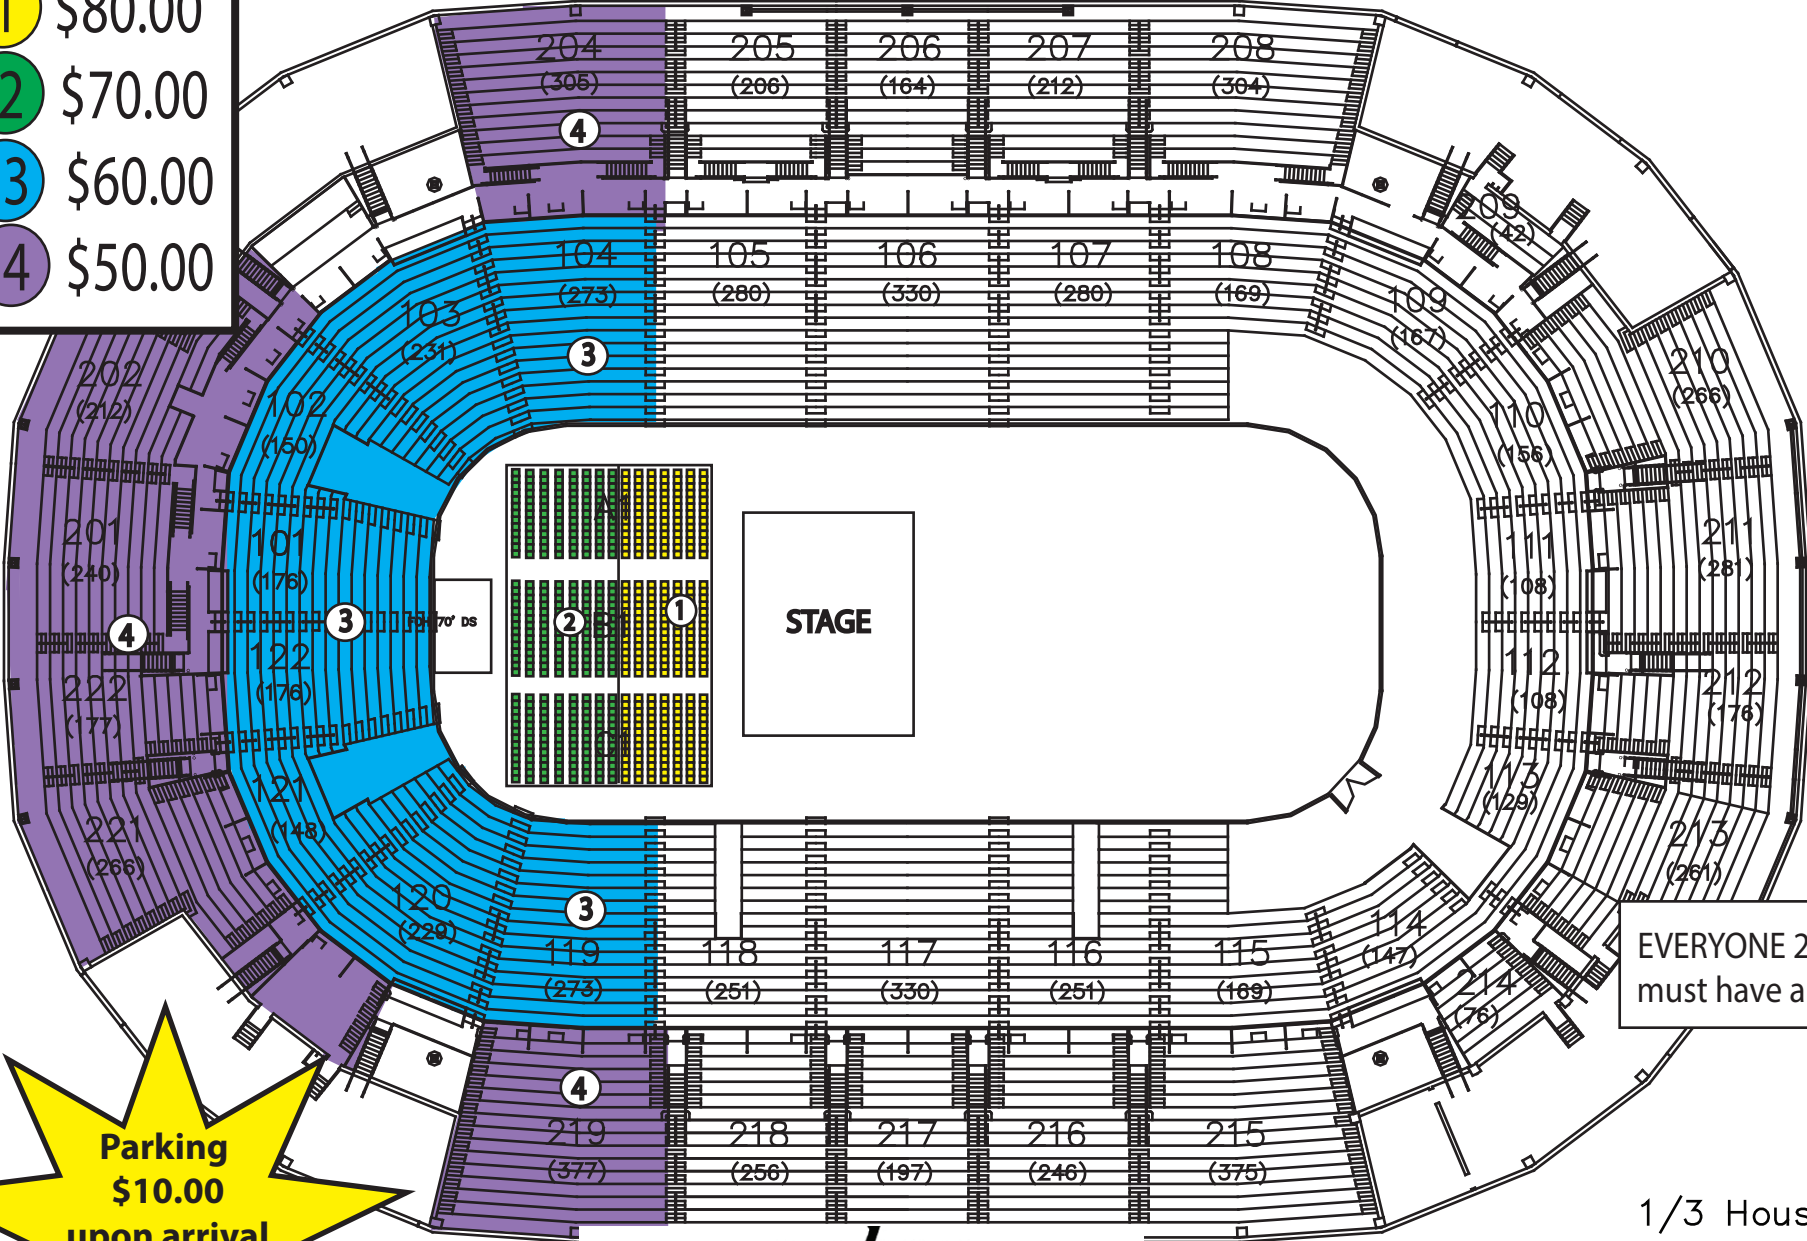

****Ticket Prices Include \$3.00 in Fees****

- 1** \$80.00
- 2** \$70.00
- 3** \$60.00
- 4** \$50.00

Parking
\$10.00
upon arrival
VIP
\$20.00

with
Tanya Tucker &
Larry Gatlin

EVERYONE 2 & up
must have a ticket

1/3 House Setup
Floor Cap.: 630
Lower Level: 1656
Upper Level: 1577
Total Cap.: 3863

Saturday Oct 20th, 2018 7:00 pm

On-sale March 30 @ 10am
Pre-sale March 28-29 10am-10pm