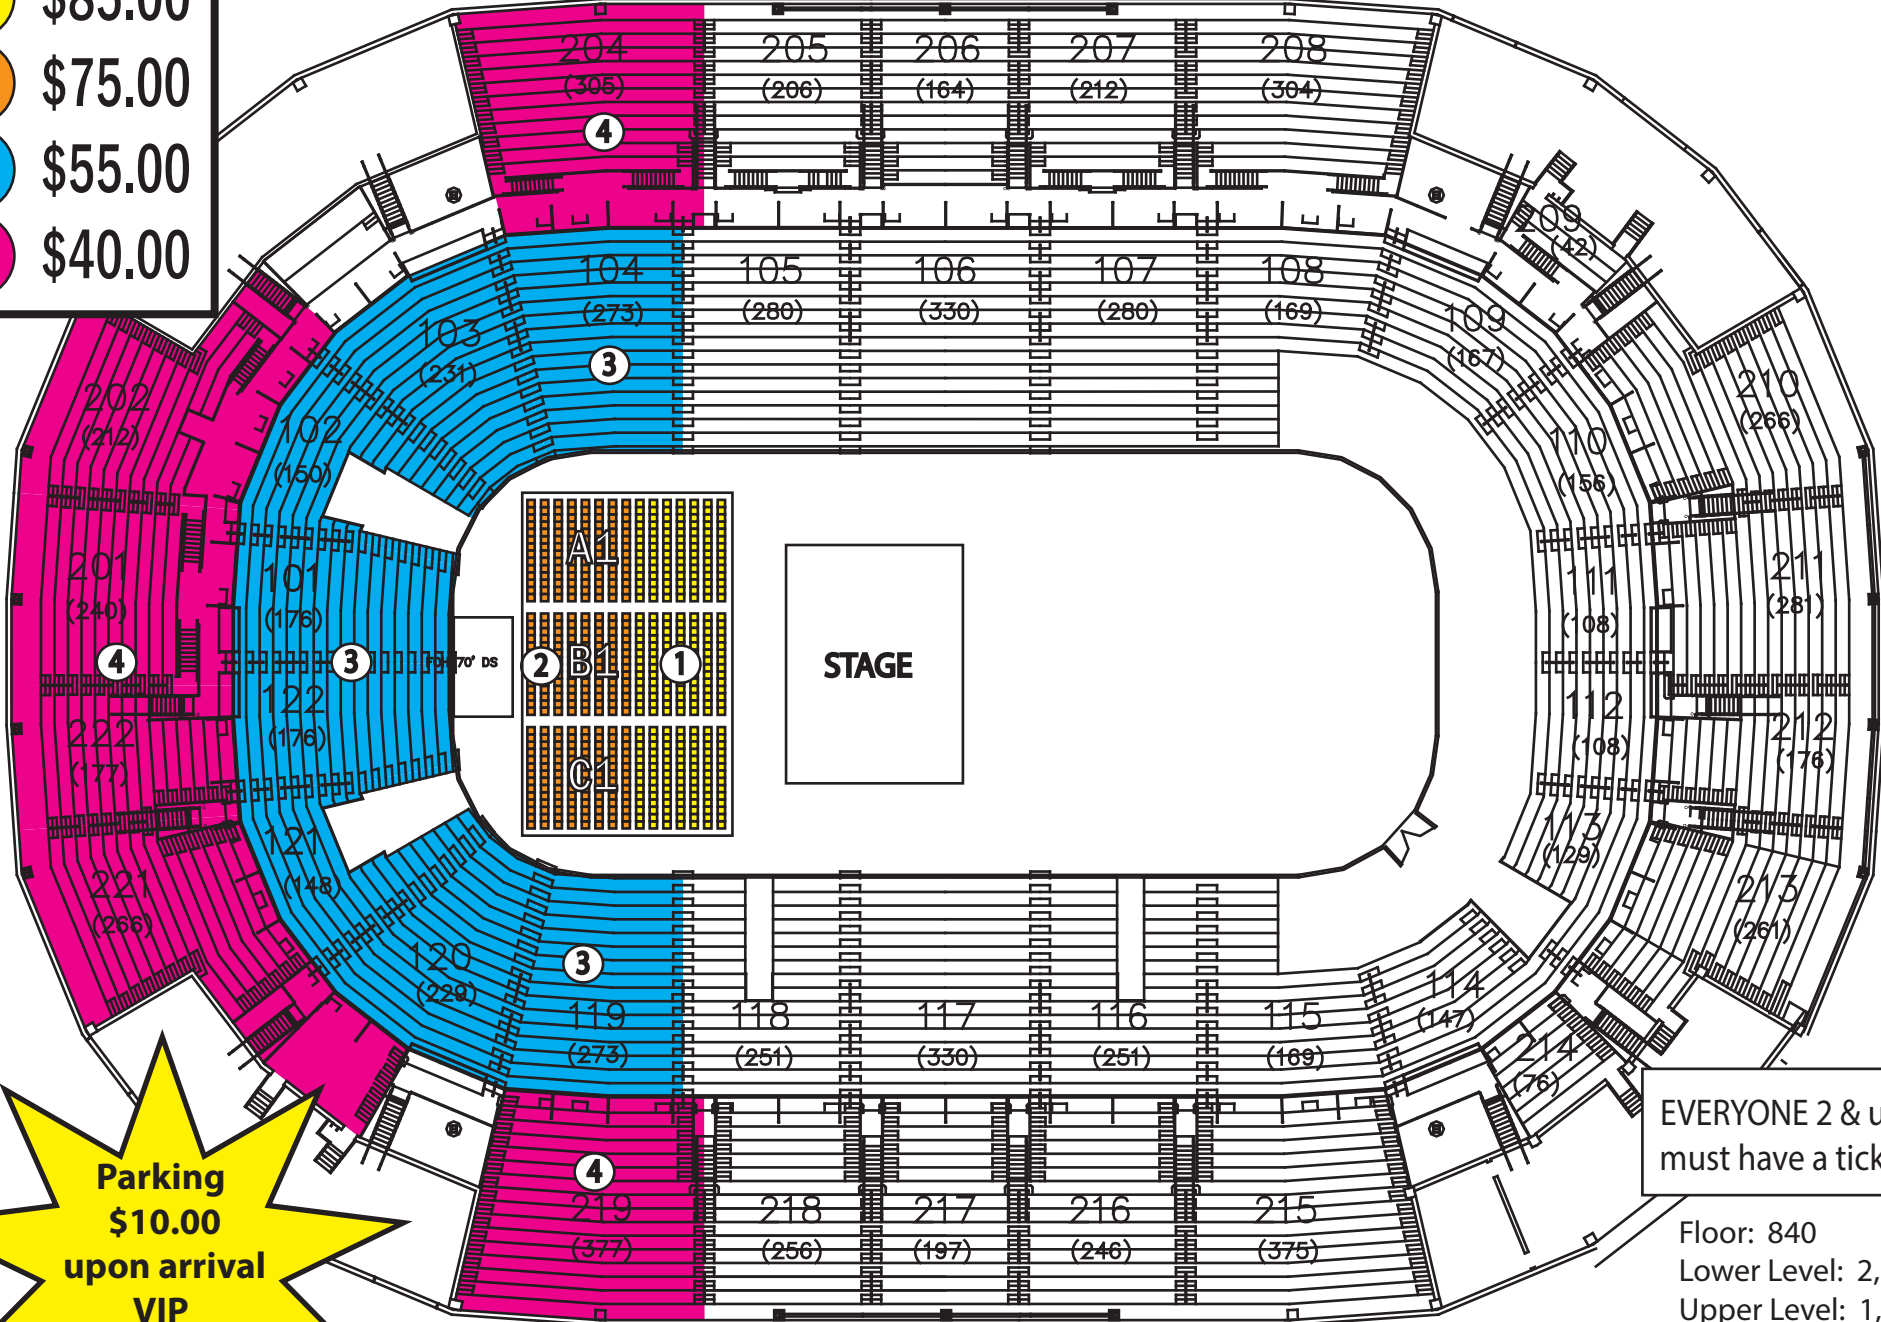

****Ticket Prices Include \$3.00 in Fees****

- 1** \$85.00
- 2** \$75.00
- 3** \$55.00
- 4** \$40.00

Parking \$10.00 upon arrival
VIP \$20.00

EVERYONE 2 & up must have a ticket

Floor: 840
Lower Level: 2,187
Upper Level: 1,577
Total: 4,604