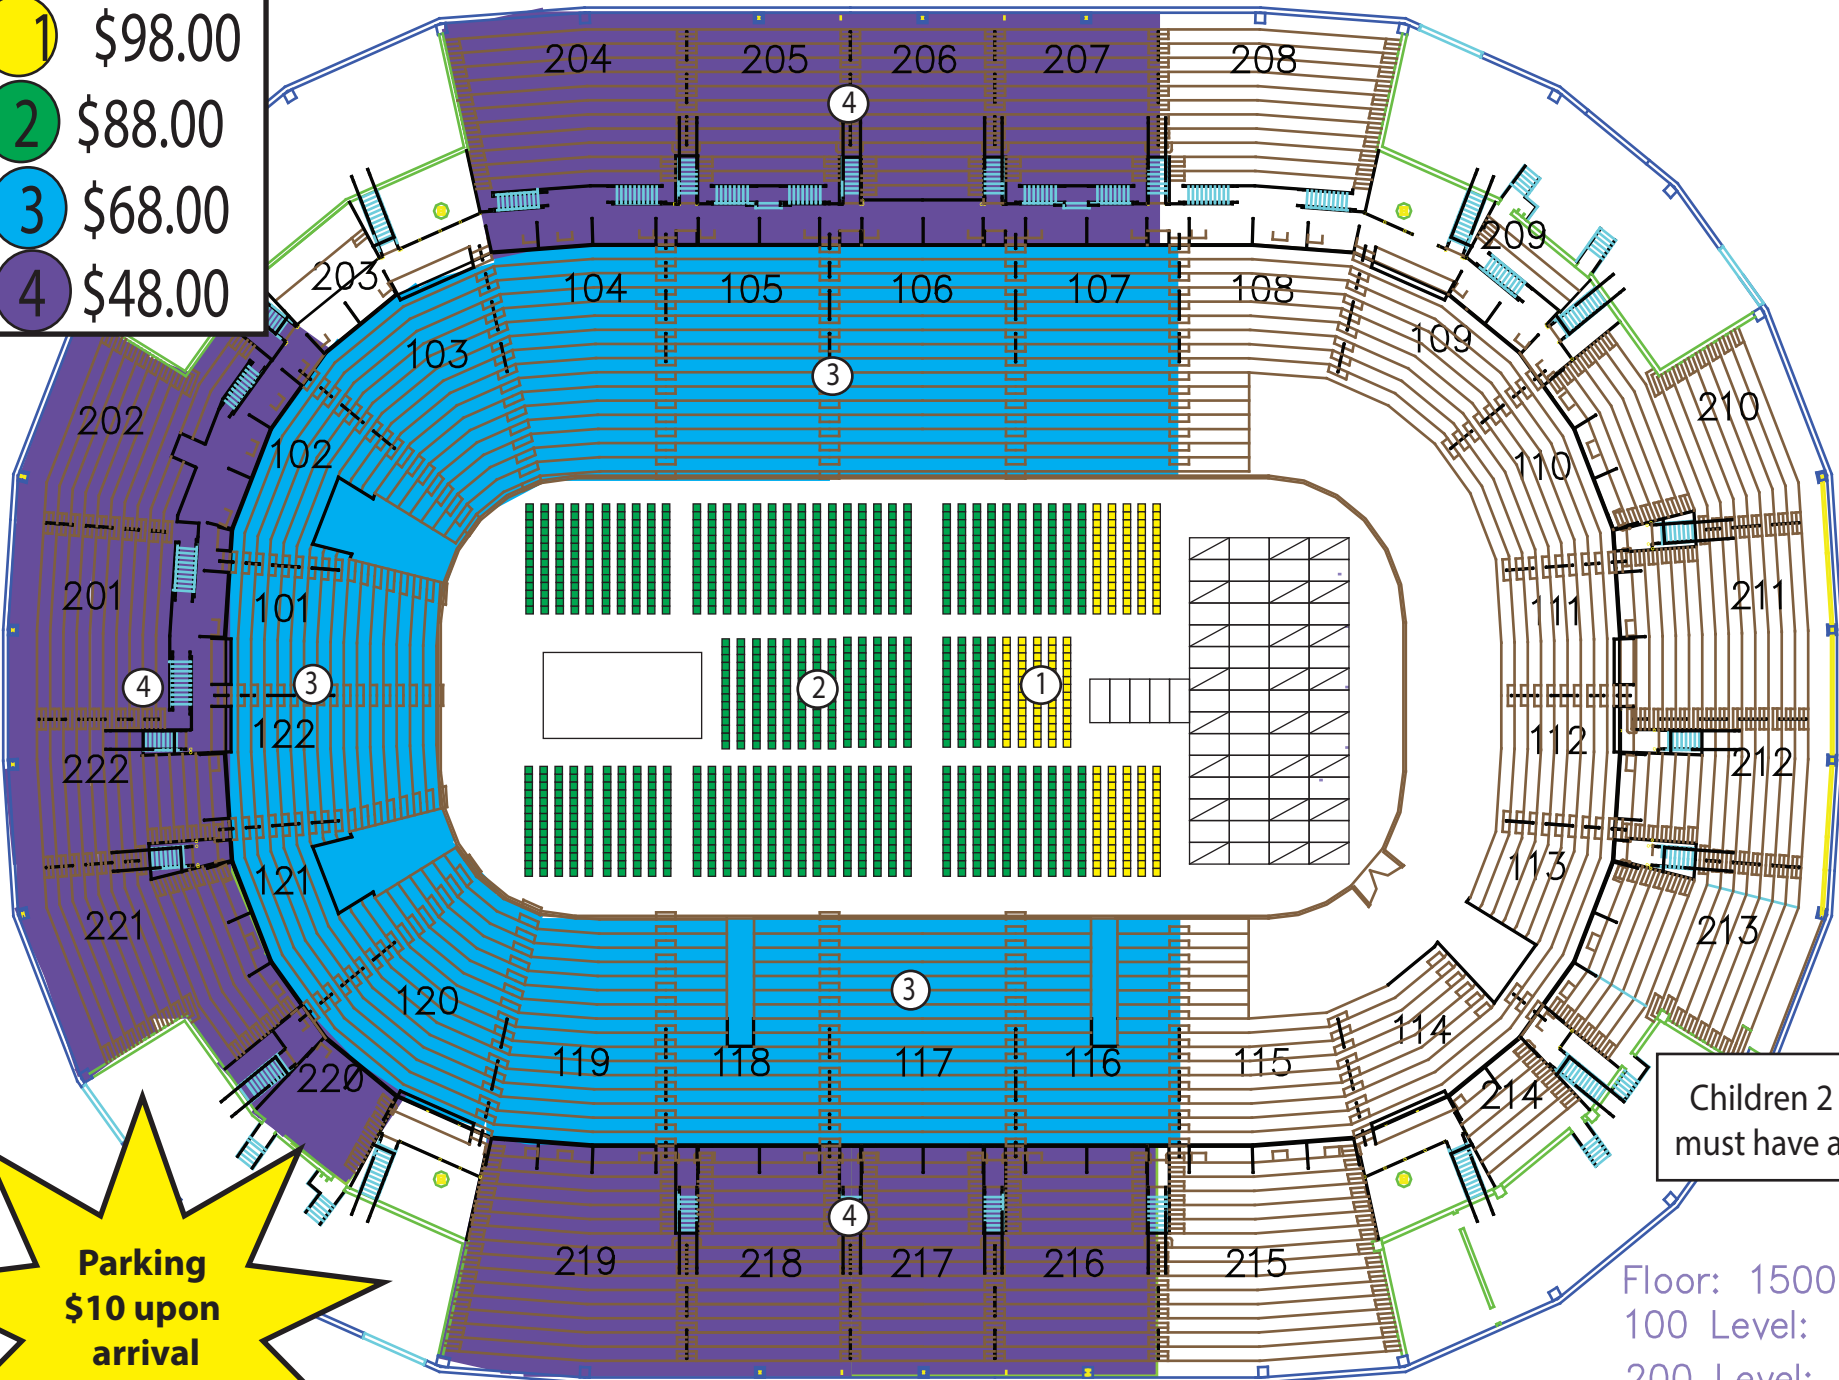

****Ticket Prices Include \$3.00 in Fees****

- 1 \$98.00
- 2 \$88.00
- 3 \$68.00
- 4 \$48.00

Children 2 & up
must have a ticket

**Parking
\$10 upon
arrival
VIP \$20**

Floor: 1500
100 Level: 3378
200 Level: 2868
Total: 7746
On-sale June 29th 10am

R. Kelly
Fri. Aug. 17th, 2018 8:00pm