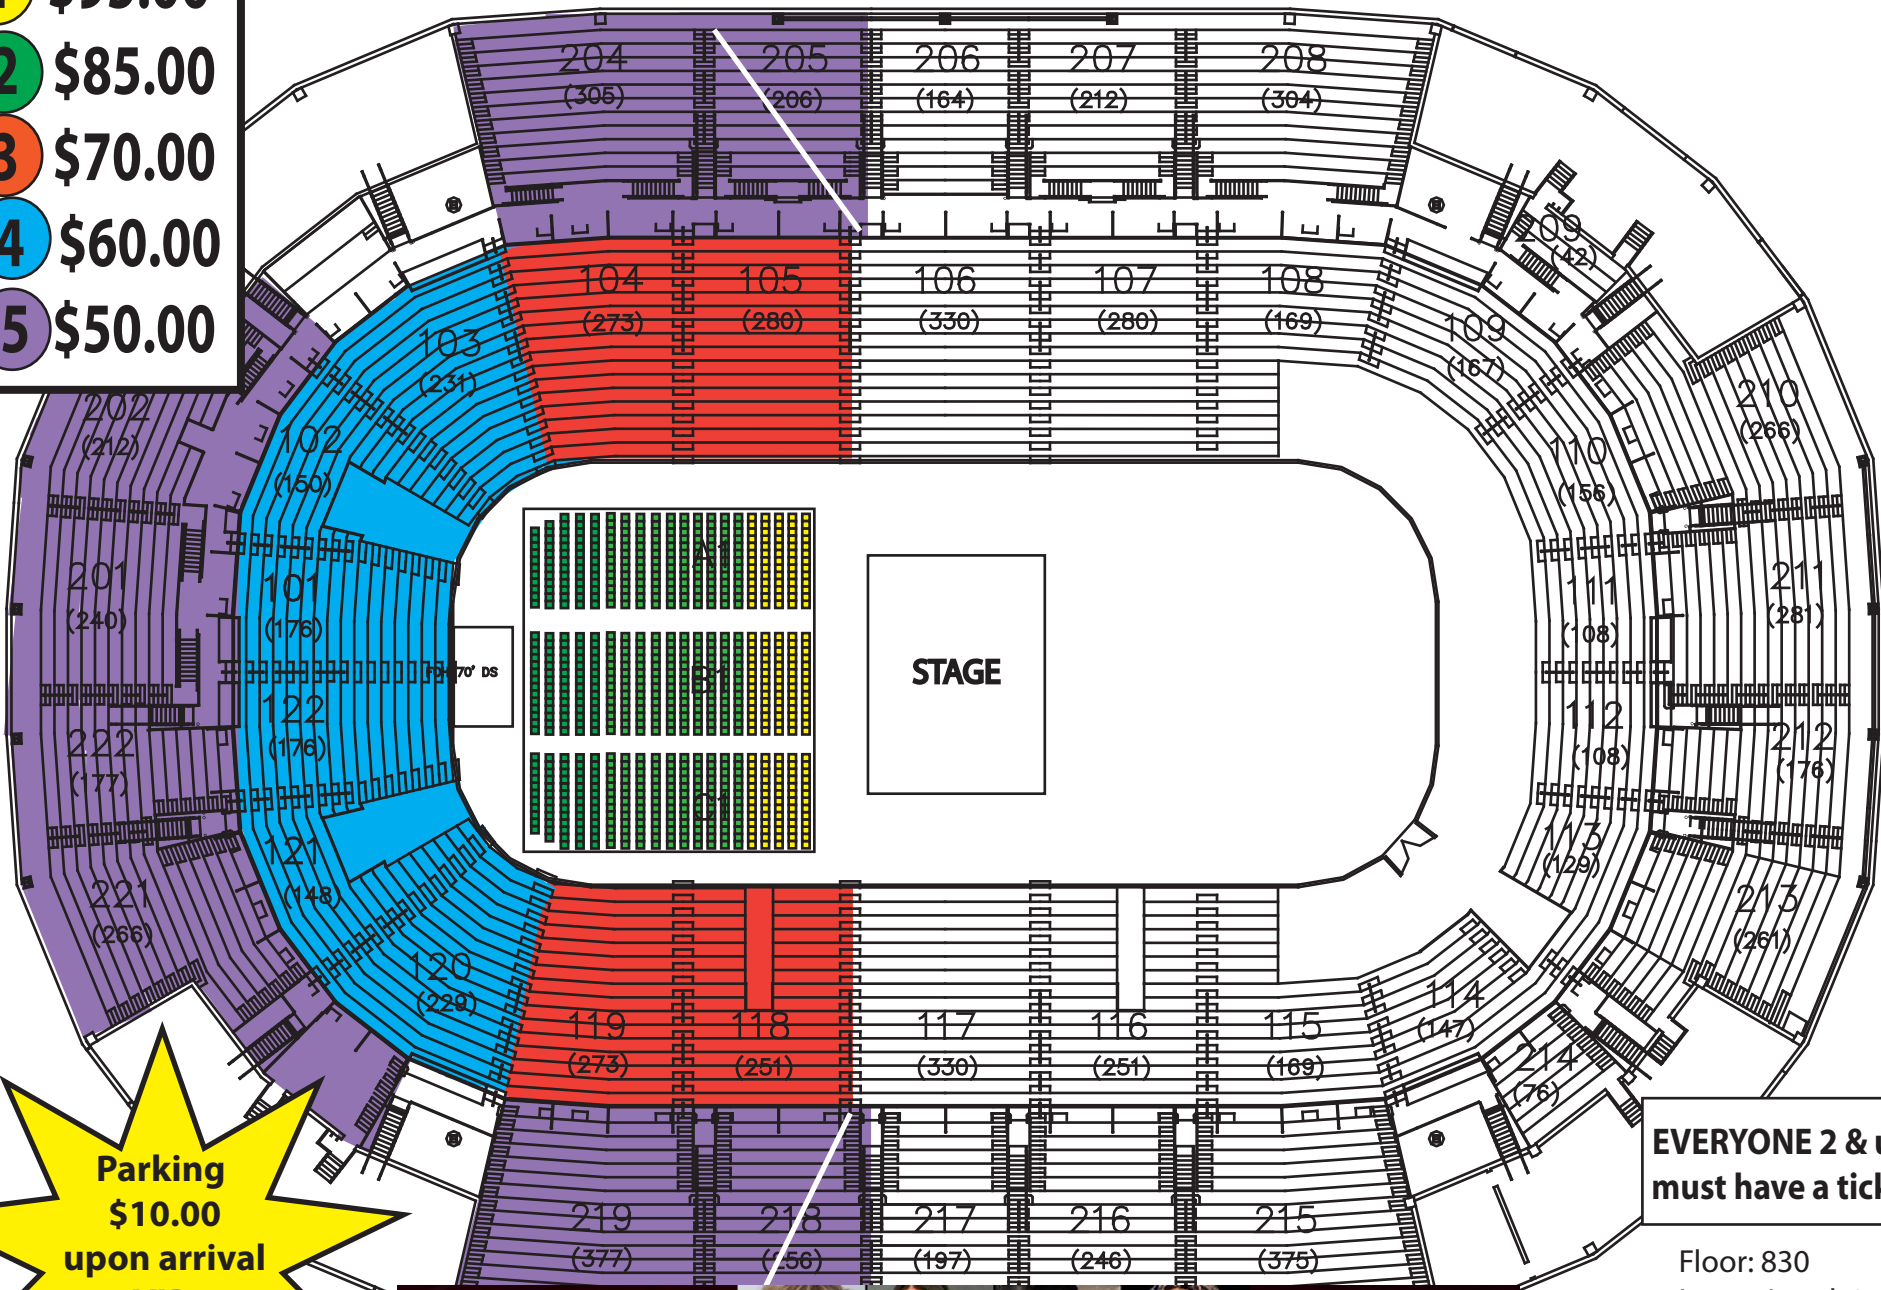

****Ticket Prices Include \$3.00 in Fees****

- 1** \$95.00
- 2** \$85.00
- 3** \$70.00
- 4** \$60.00
- 5** \$50.00

Parking \$10.00 upon arrival
VIP \$20.00

EVERYONE 2 & up must have a ticket

Floor: 830
 Lower Level: 2,187
 Upper Level: 2,039
 Total: 5,056

The ROCK PACK

LOU GRAMM
The Original Voice Of
FOREIGNER

JOHN PAYNE
From Lead Singer
ASIA

KELLY KEAGY
Lead Singer Of
NIGHTRANGER

STEVE AUGERI
From Lead Vocalist
JOURNEY

FEB 9, 2018
ICONIC SINGERS, ICONIC SONGS
ST. LOUIS POST-DISPATCH

Friday Feb. 9th, 2018 @ 7:30pm

Pre-sale Aug. 23-24@10a-10p
On-sale Aug. 25th@10am