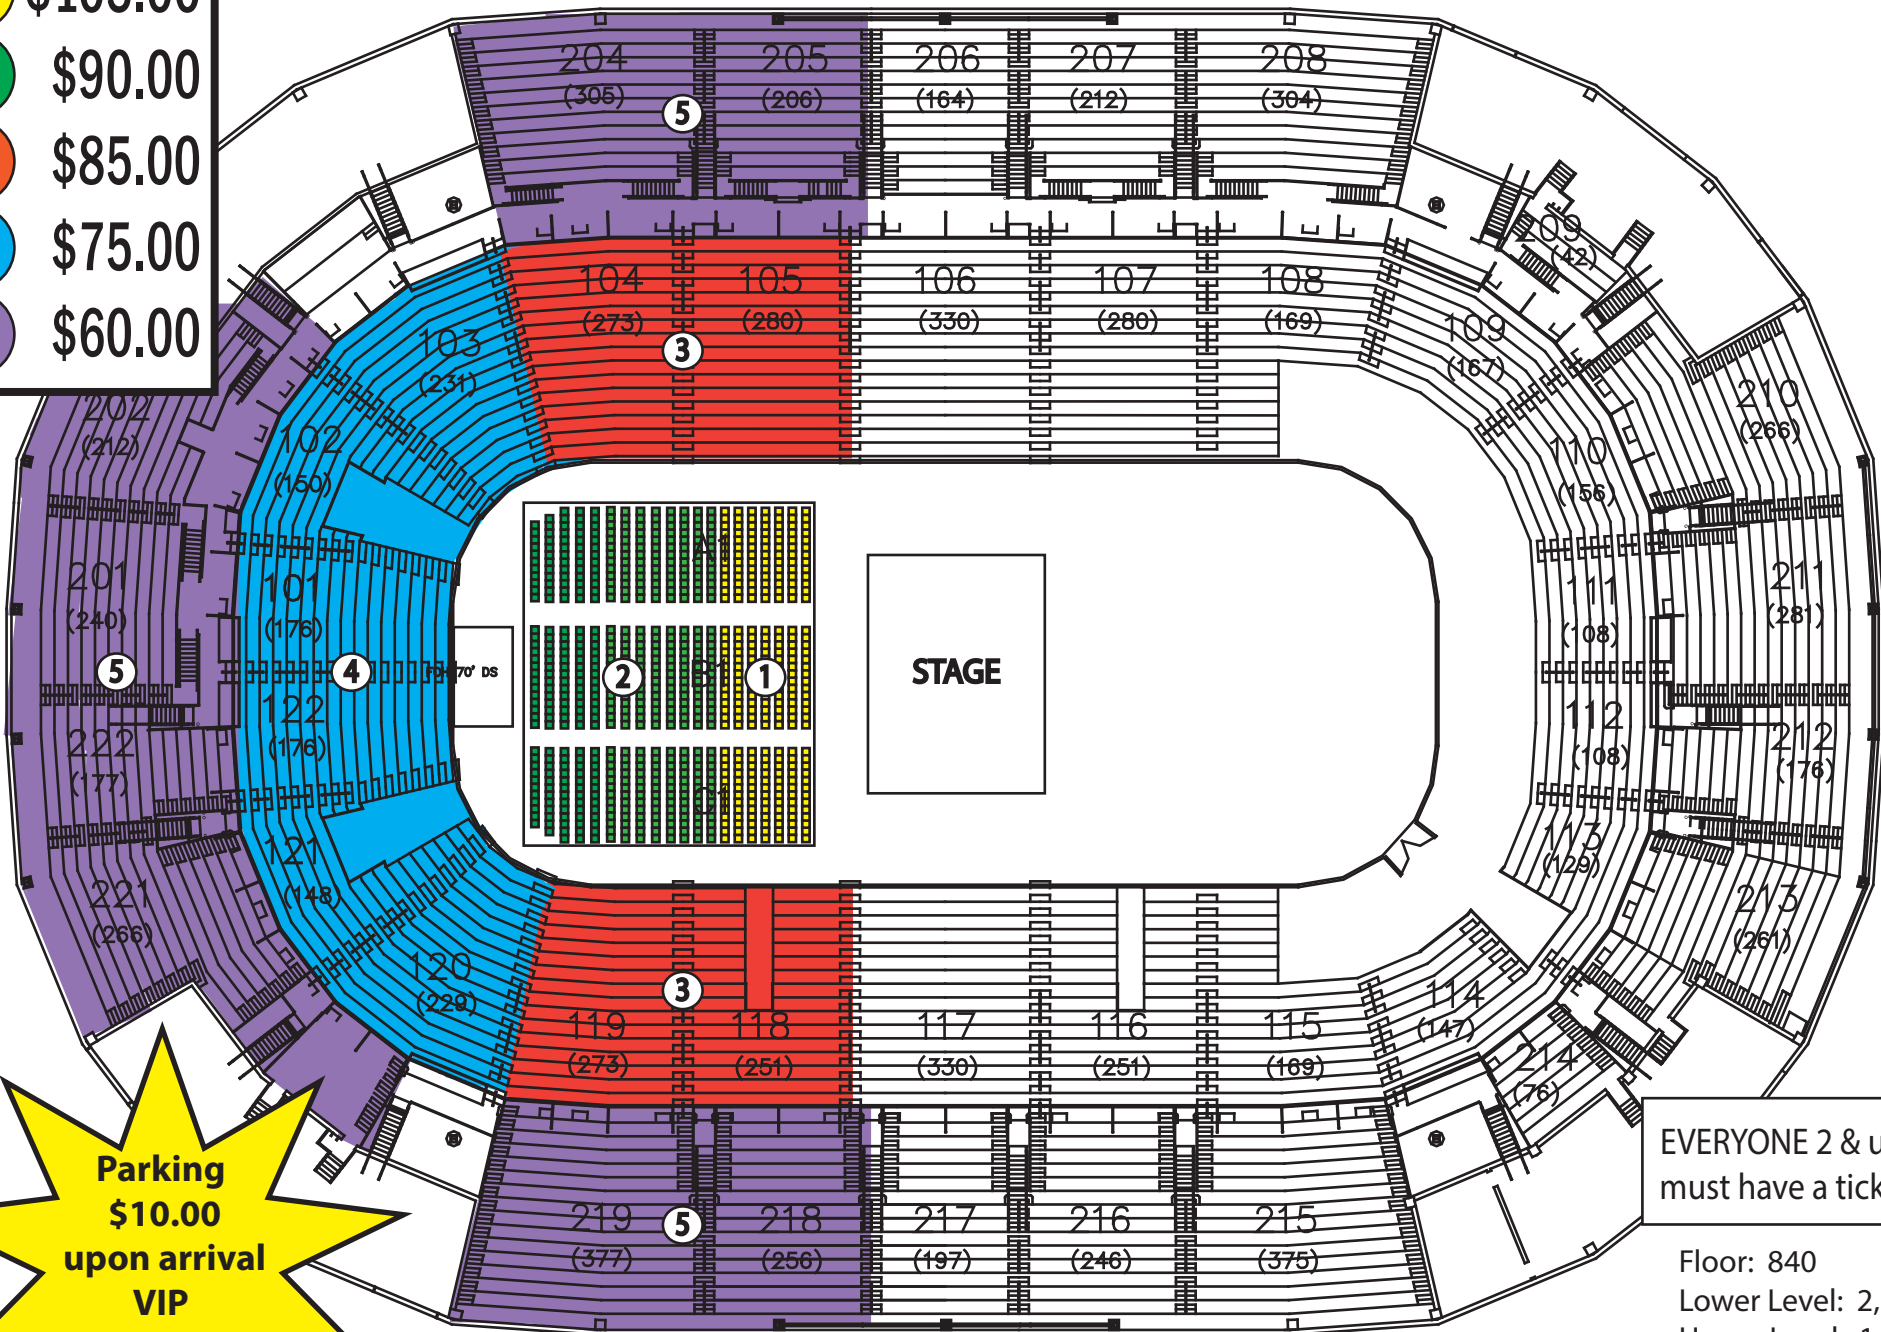

****Ticket Prices Include \$3.00 in Fees****

- 1** \$105.00
- 2** \$90.00
- 3** \$85.00
- 4** \$75.00
- 5** \$60.00

Parking \$10.00 upon arrival
VIP \$20.00

EVERYONE 2 & up must have a ticket

Floor: 840
Lower Level: 2,187
Upper Level: 1,577
Total: 4,604

Smokey Robinson

Saturday October 6th, 2018 @ 7:00 pm

On-sale April 27 @ 10am
Pre-sale April 25-26 10am-10pm