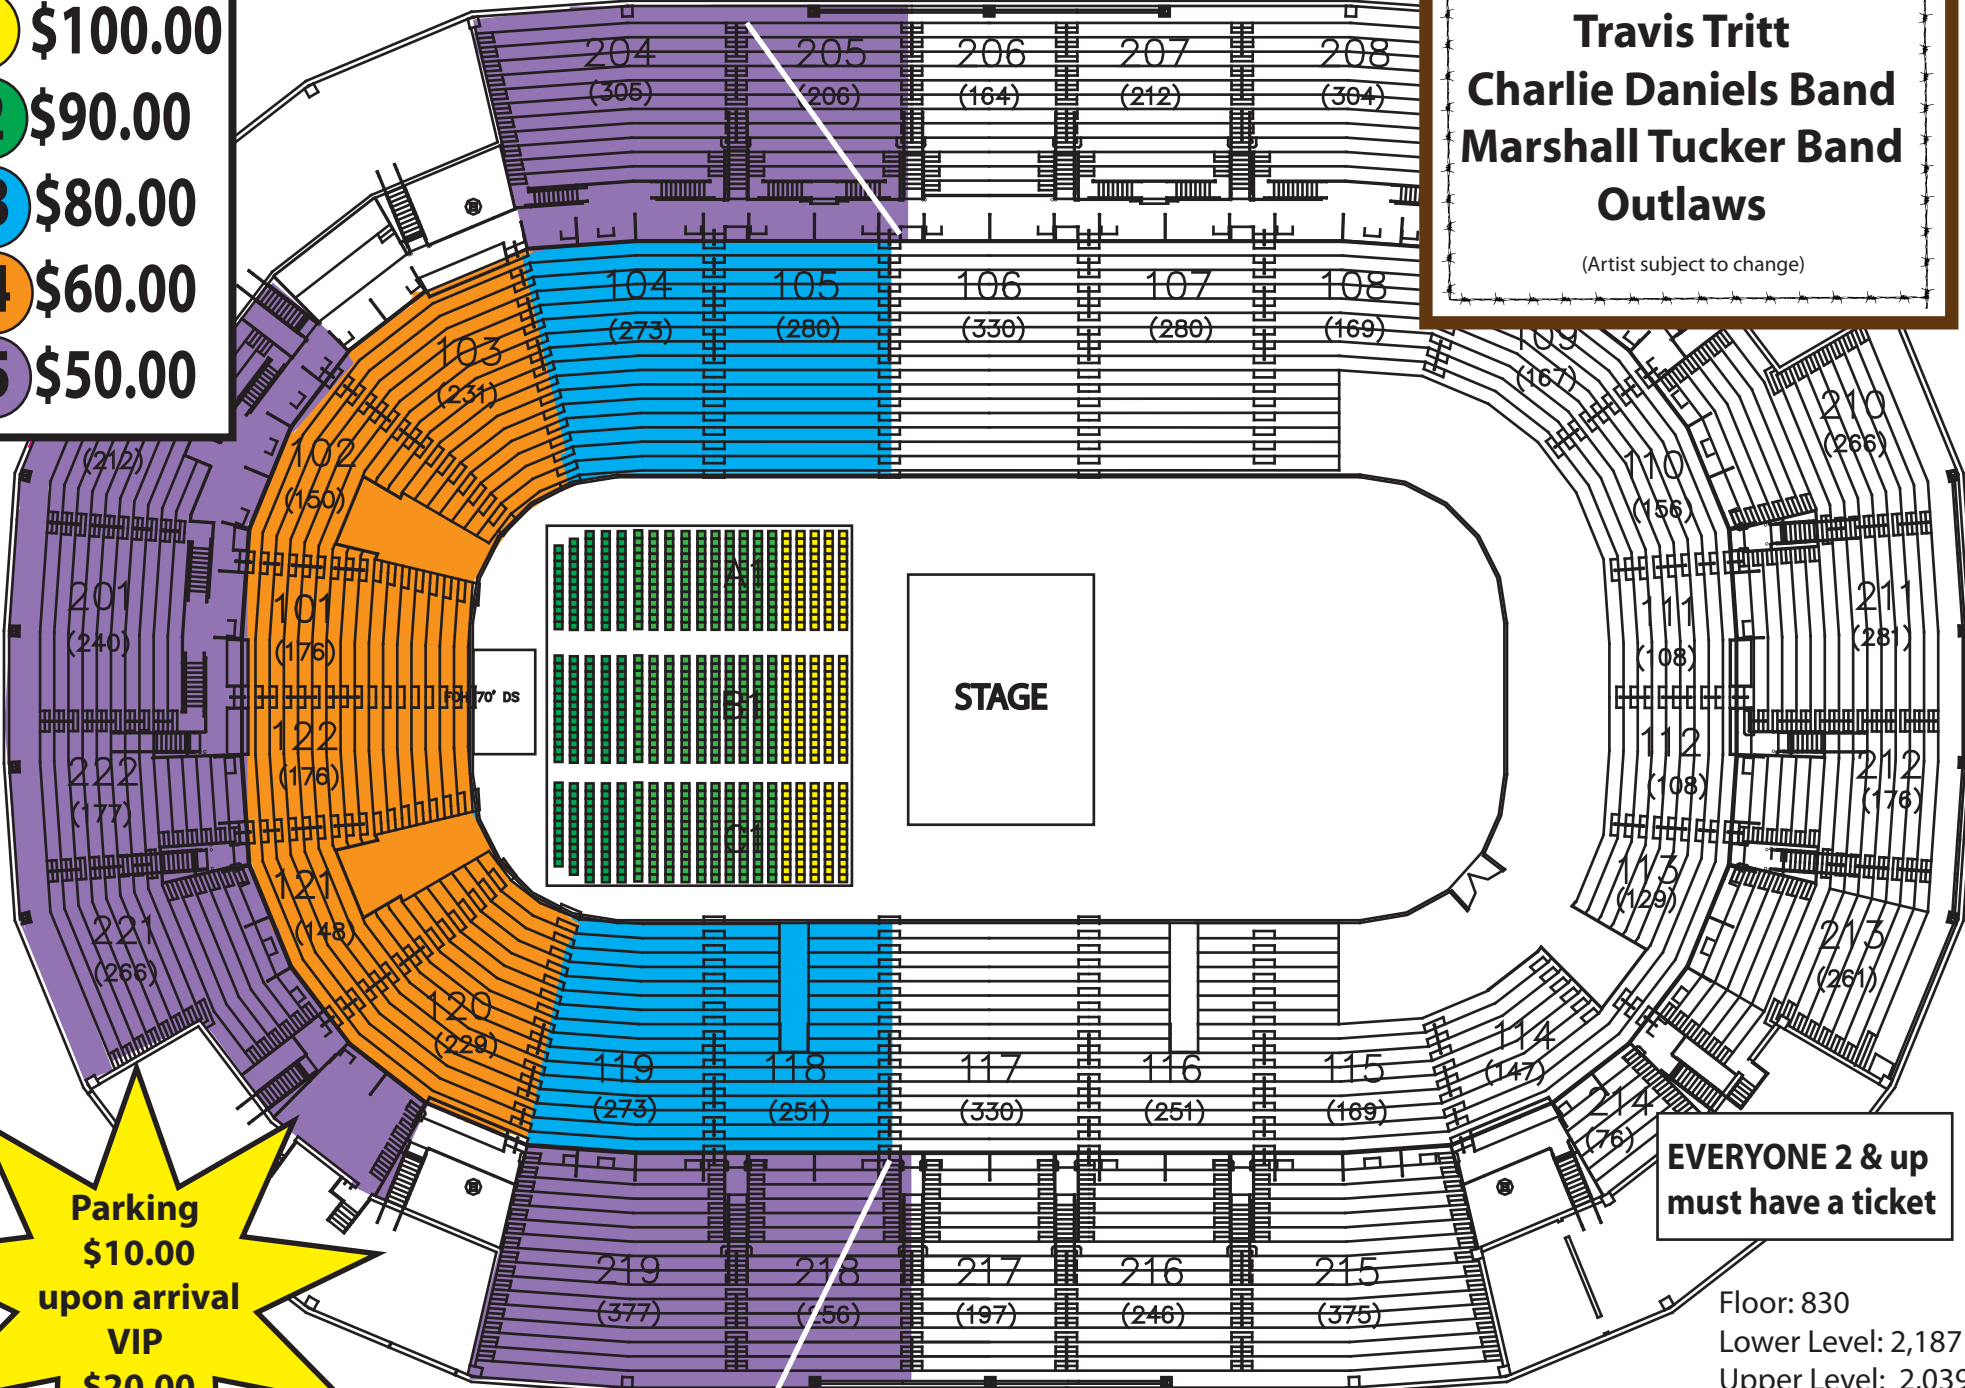

**\*\*Ticket Prices Include \$3.00 in Fees\*\***

- 1** \$100.00
- 2** \$90.00
- 3** \$80.00
- 4** \$60.00
- 5** \$50.00

**Travis Tritt**  
**Charlie Daniels Band**  
**Marshall Tucker Band**  
**Outlaws**

(Artist subject to change)

**EVERYONE 2 & up must have a ticket**

Floor: 830  
Lower Level: 2,187  
Upper Level: 2,039  
Total: 5,056

**Parking \$10.00 upon arrival**  
**VIP \$20.00**

**Southern Uprising**  
**Sat. Sept. 30th, 2017 @ 5:30pm**

**Pre-sale Jan. 11-12th @ 10a-10p**  
**On-sale Jan. 13th @ 10am**