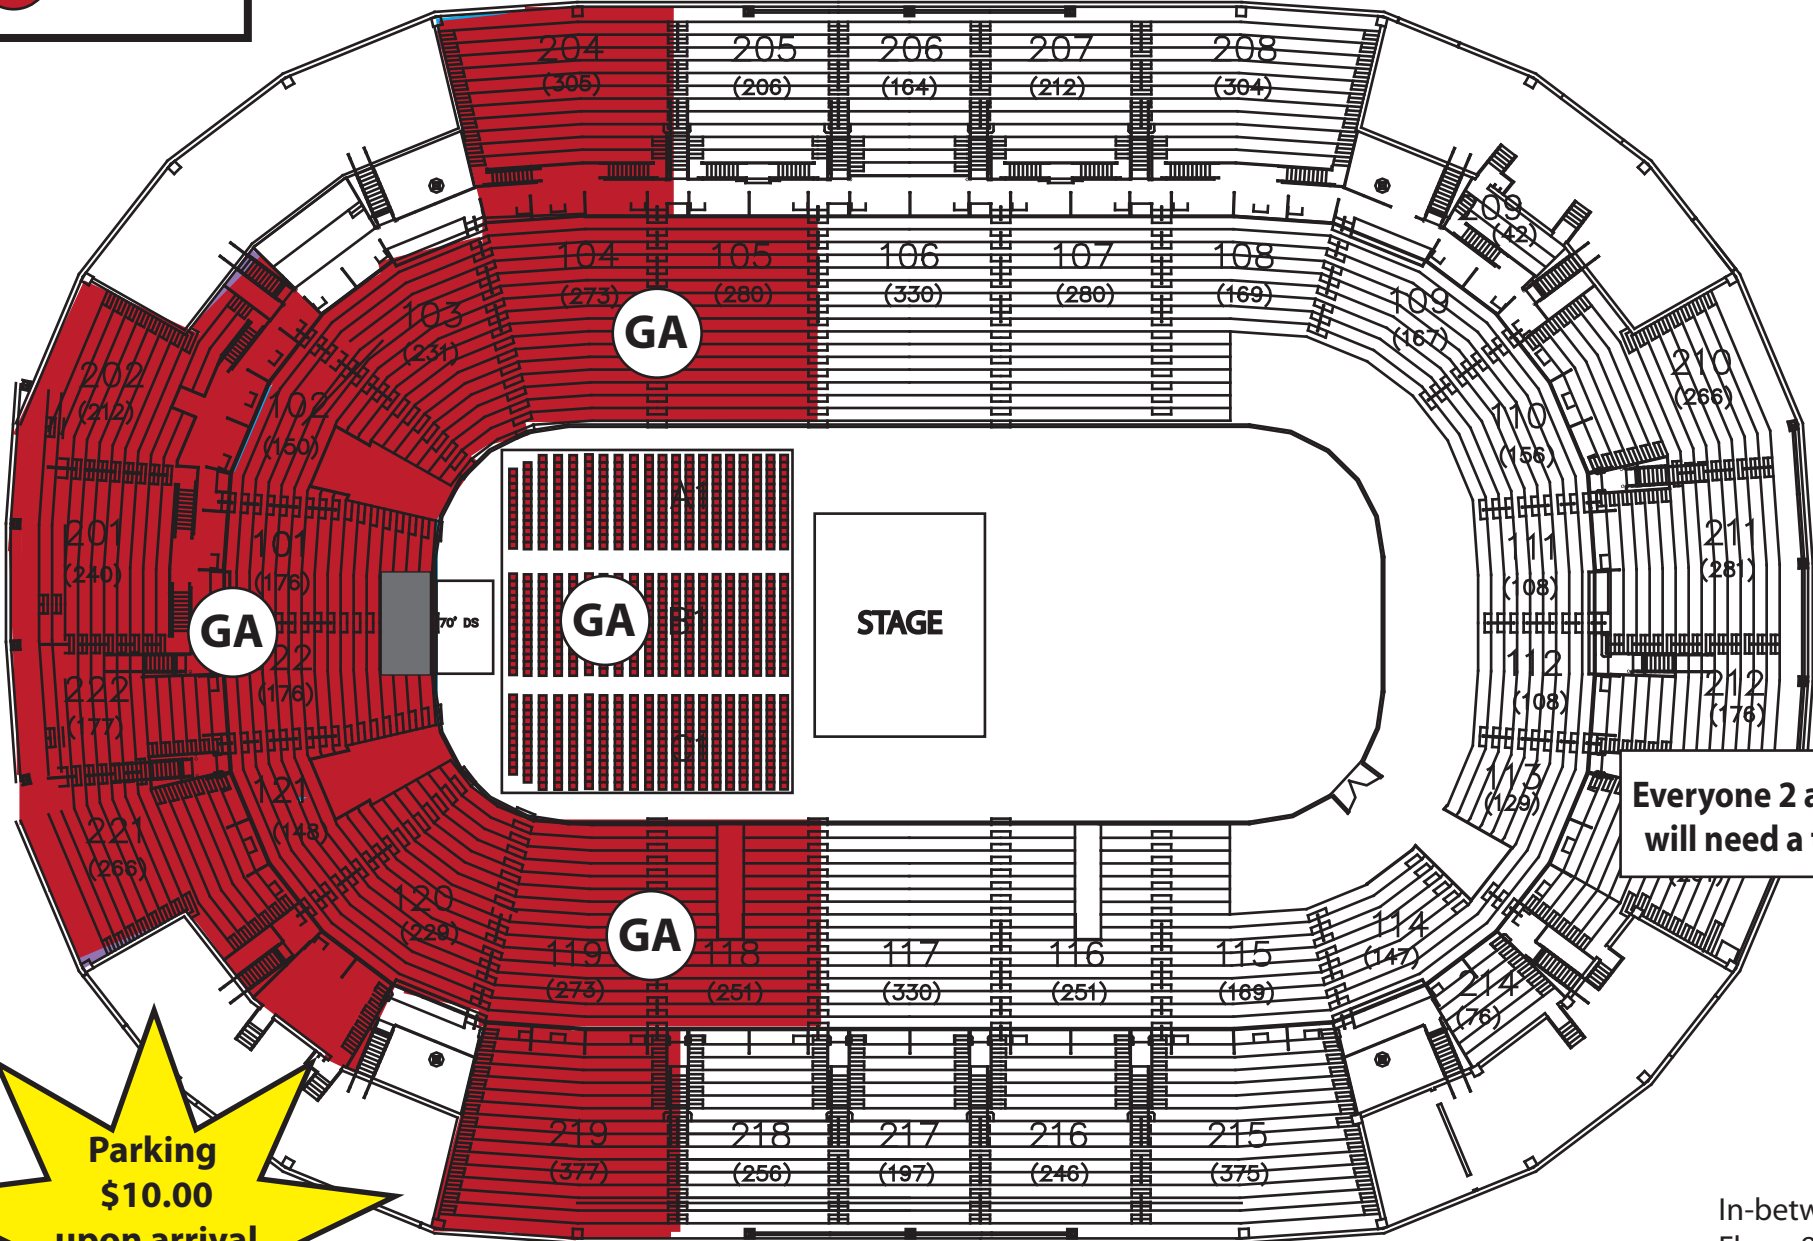

1 \$10.00

****Ticket Prices Include \$3.00 in Fees****

Everyone 2 and up will need a ticket

Parking \$10.00 upon arrival
VIP \$20.00

In-between House
 Floor: 834
 Lower Level: 2,187
 Upper Level: 1,577
 Total: 4,598

An Evening with Thunderhead: A Tribute to Rush
Friday Sept. 29th, 2017 7:30 pm