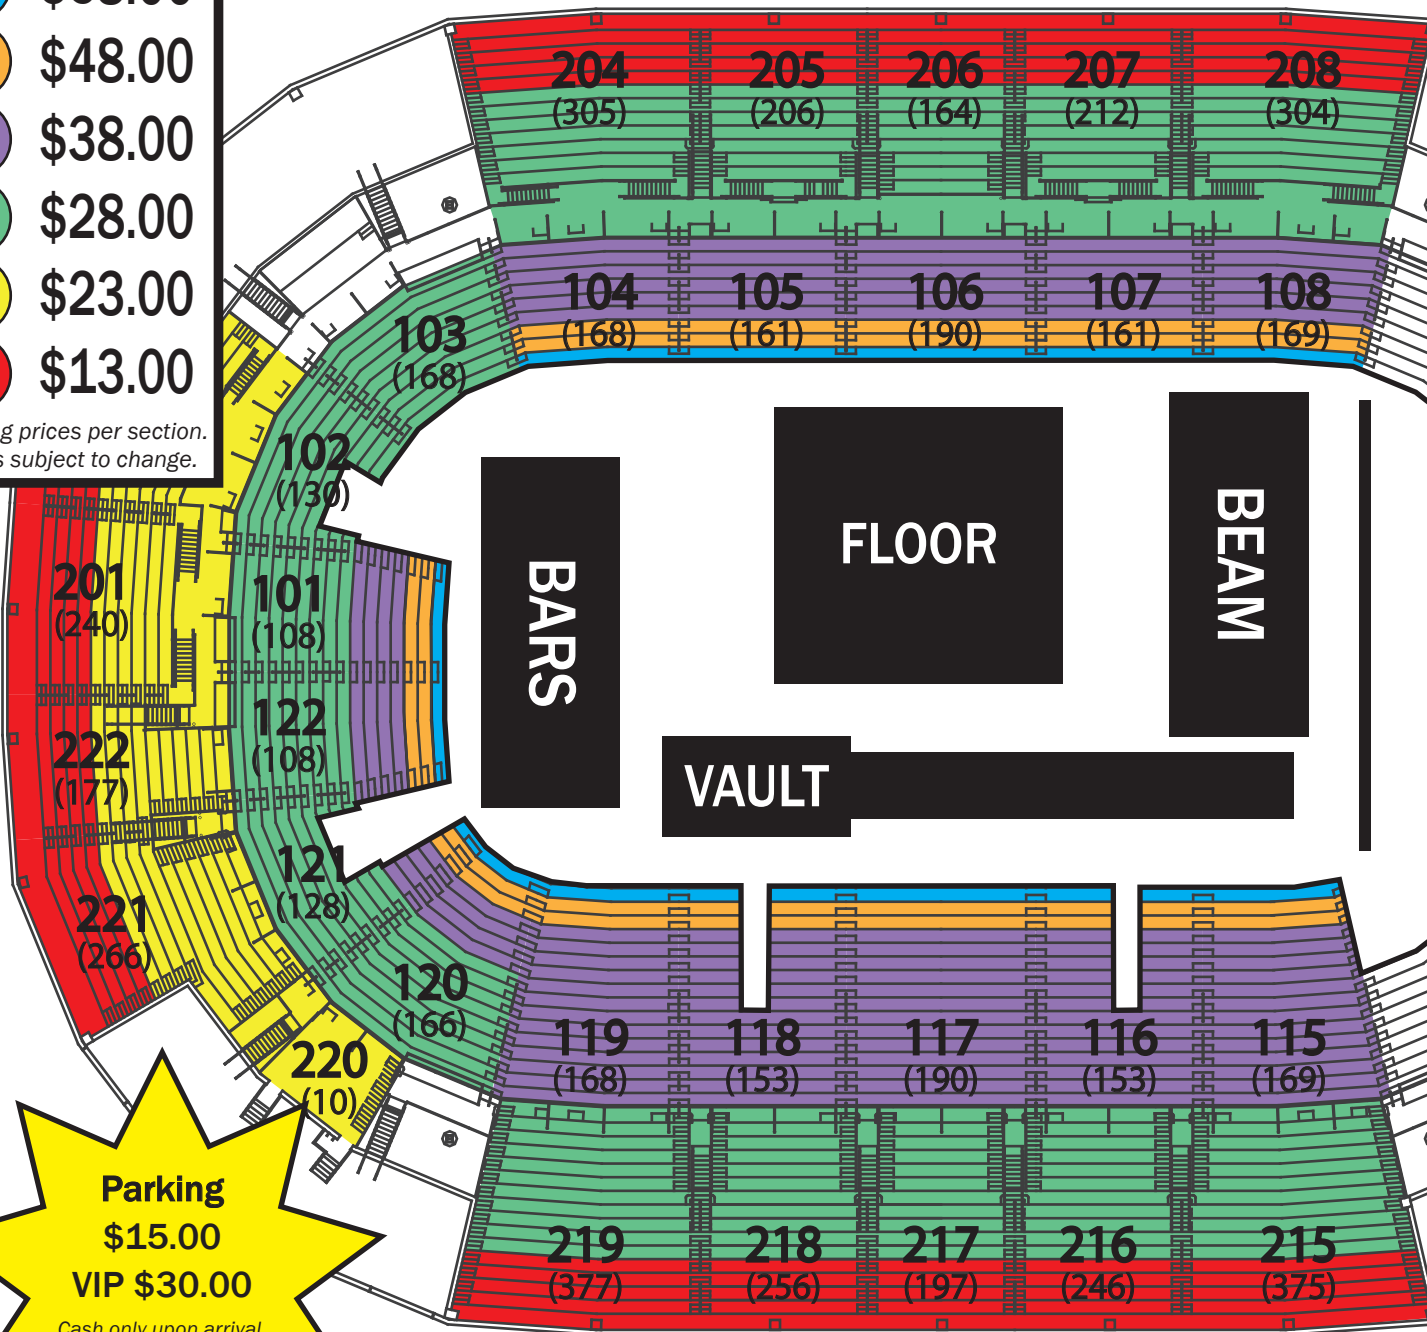

**\*\*Ticket Prices Include \$3.00 in Fees\*\***

- 1 \$58.00
- 2 \$48.00
- 3 \$38.00
- 4 \$28.00
- 5 \$23.00
- 6 \$13.00

Starting prices per section.  
Prices subject to change.

**Parking**  
\$15.00  
VIP \$30.00

Cash only upon arrival  
or pre-pay on Ticketmaster

**BARS**

**FLOOR**

**BEAM**

**VAULT**

Doors @ 5:30PM

EVERYONE 2 & up  
MUST have a ticket

Lower Level: 3,280  
Upper Level: 3,546  
Total: 6,826

**Zou to the Lou Quad**

Missouri • Alabama • Illinois • Iowa  
Friday, February 14<sup>th</sup>, 2025 @ 6:30PM

On sale: Friday, Dec. 13<sup>th</sup> @ 12PM  
Pre-sale: Thurs., Dec. 12<sup>th</sup> 10AM - 11:59PM