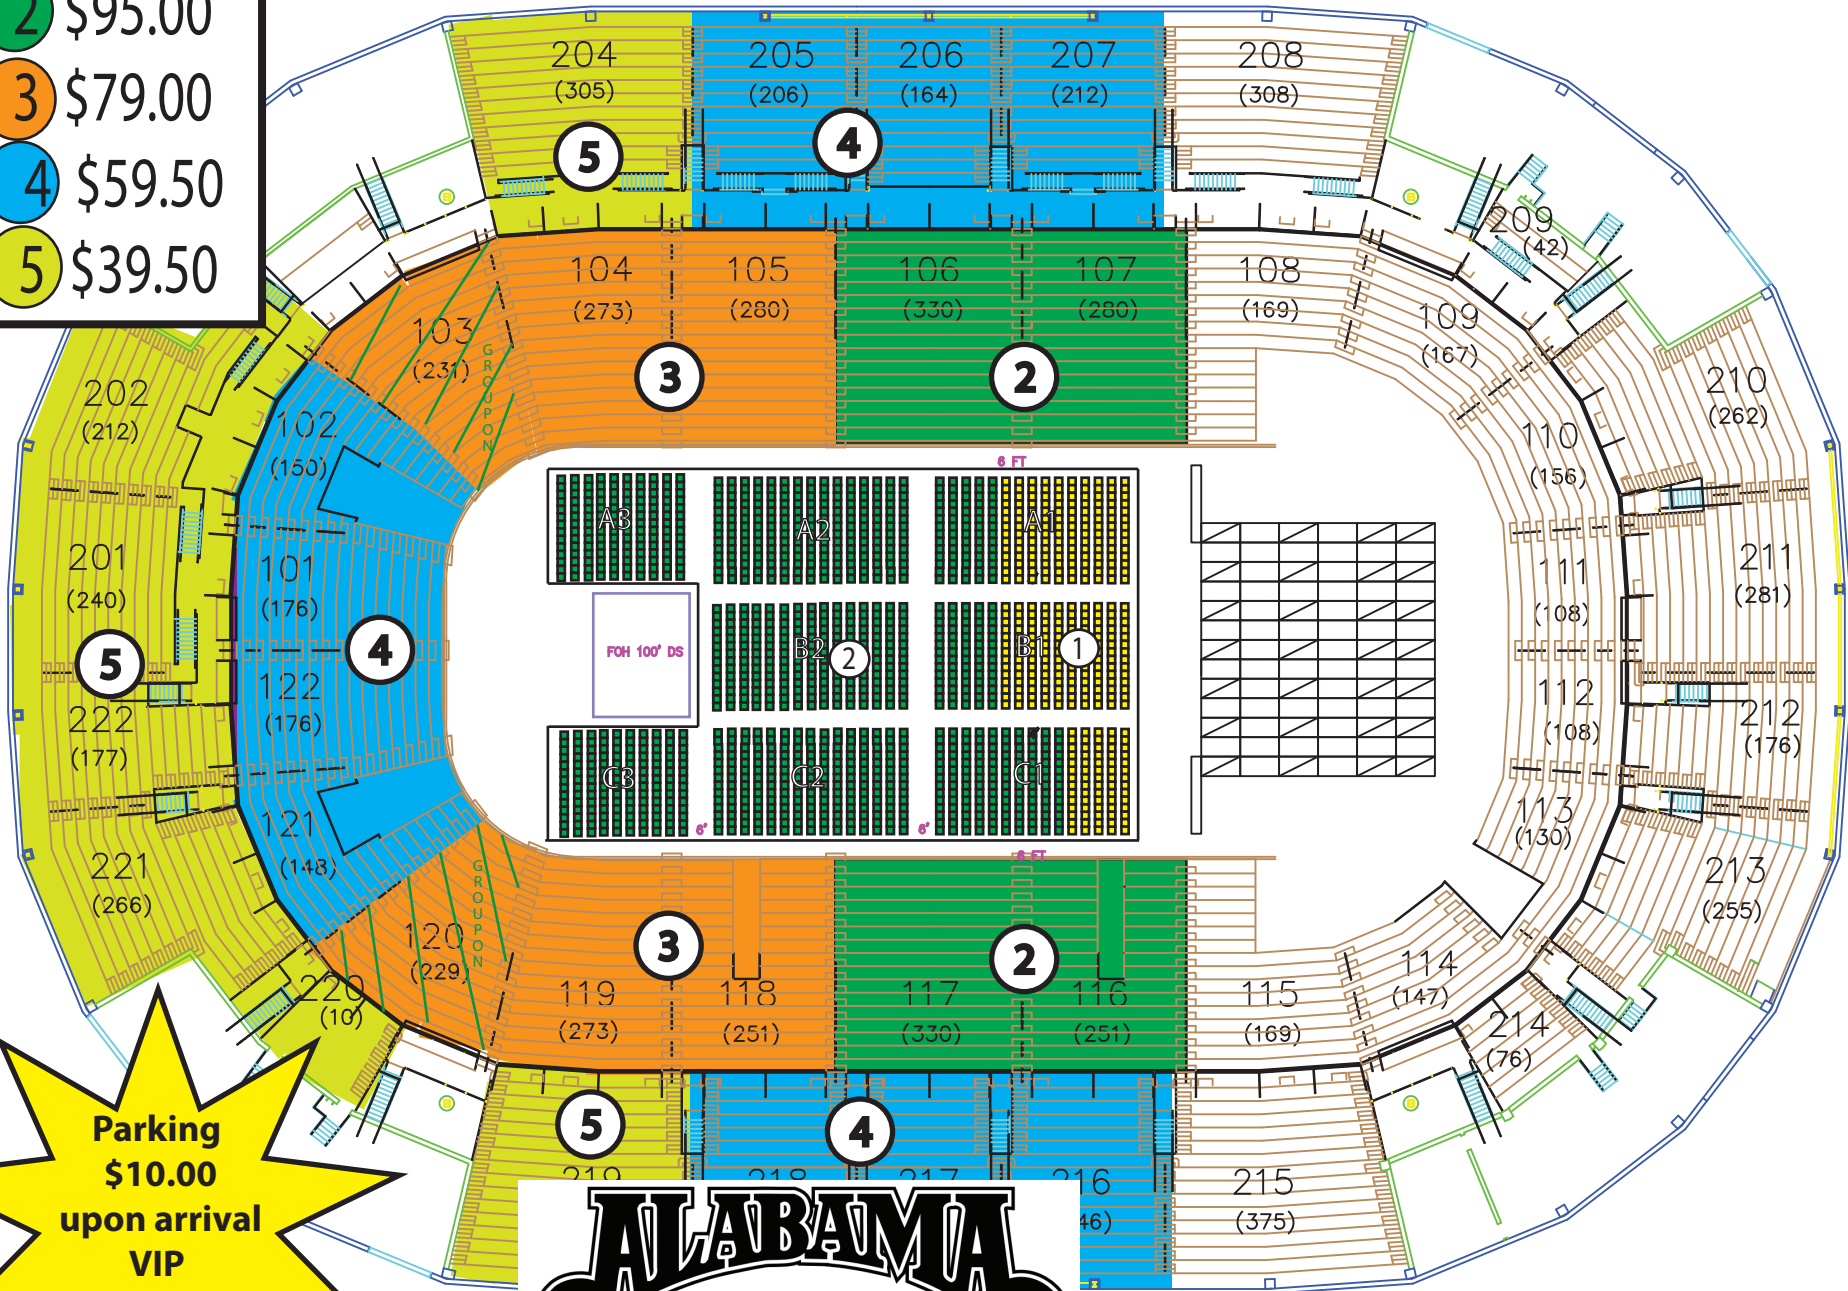

- 1 \$165.00
- 2 \$95.00
- 3 \$79.00
- 4 \$59.50
- 5 \$39.50

****Ticket Prices Include \$3.00 in Fees****

Parking \$10.00 upon arrival
VIP \$20.00

ALABAMA
Southern Draw Tour
Saturday Jan. 20th, 2018 @ 7:30pm

On-sale Nov. 17th @ 10am
 Pre-sale Nov. 15-16 @ 10a-10p