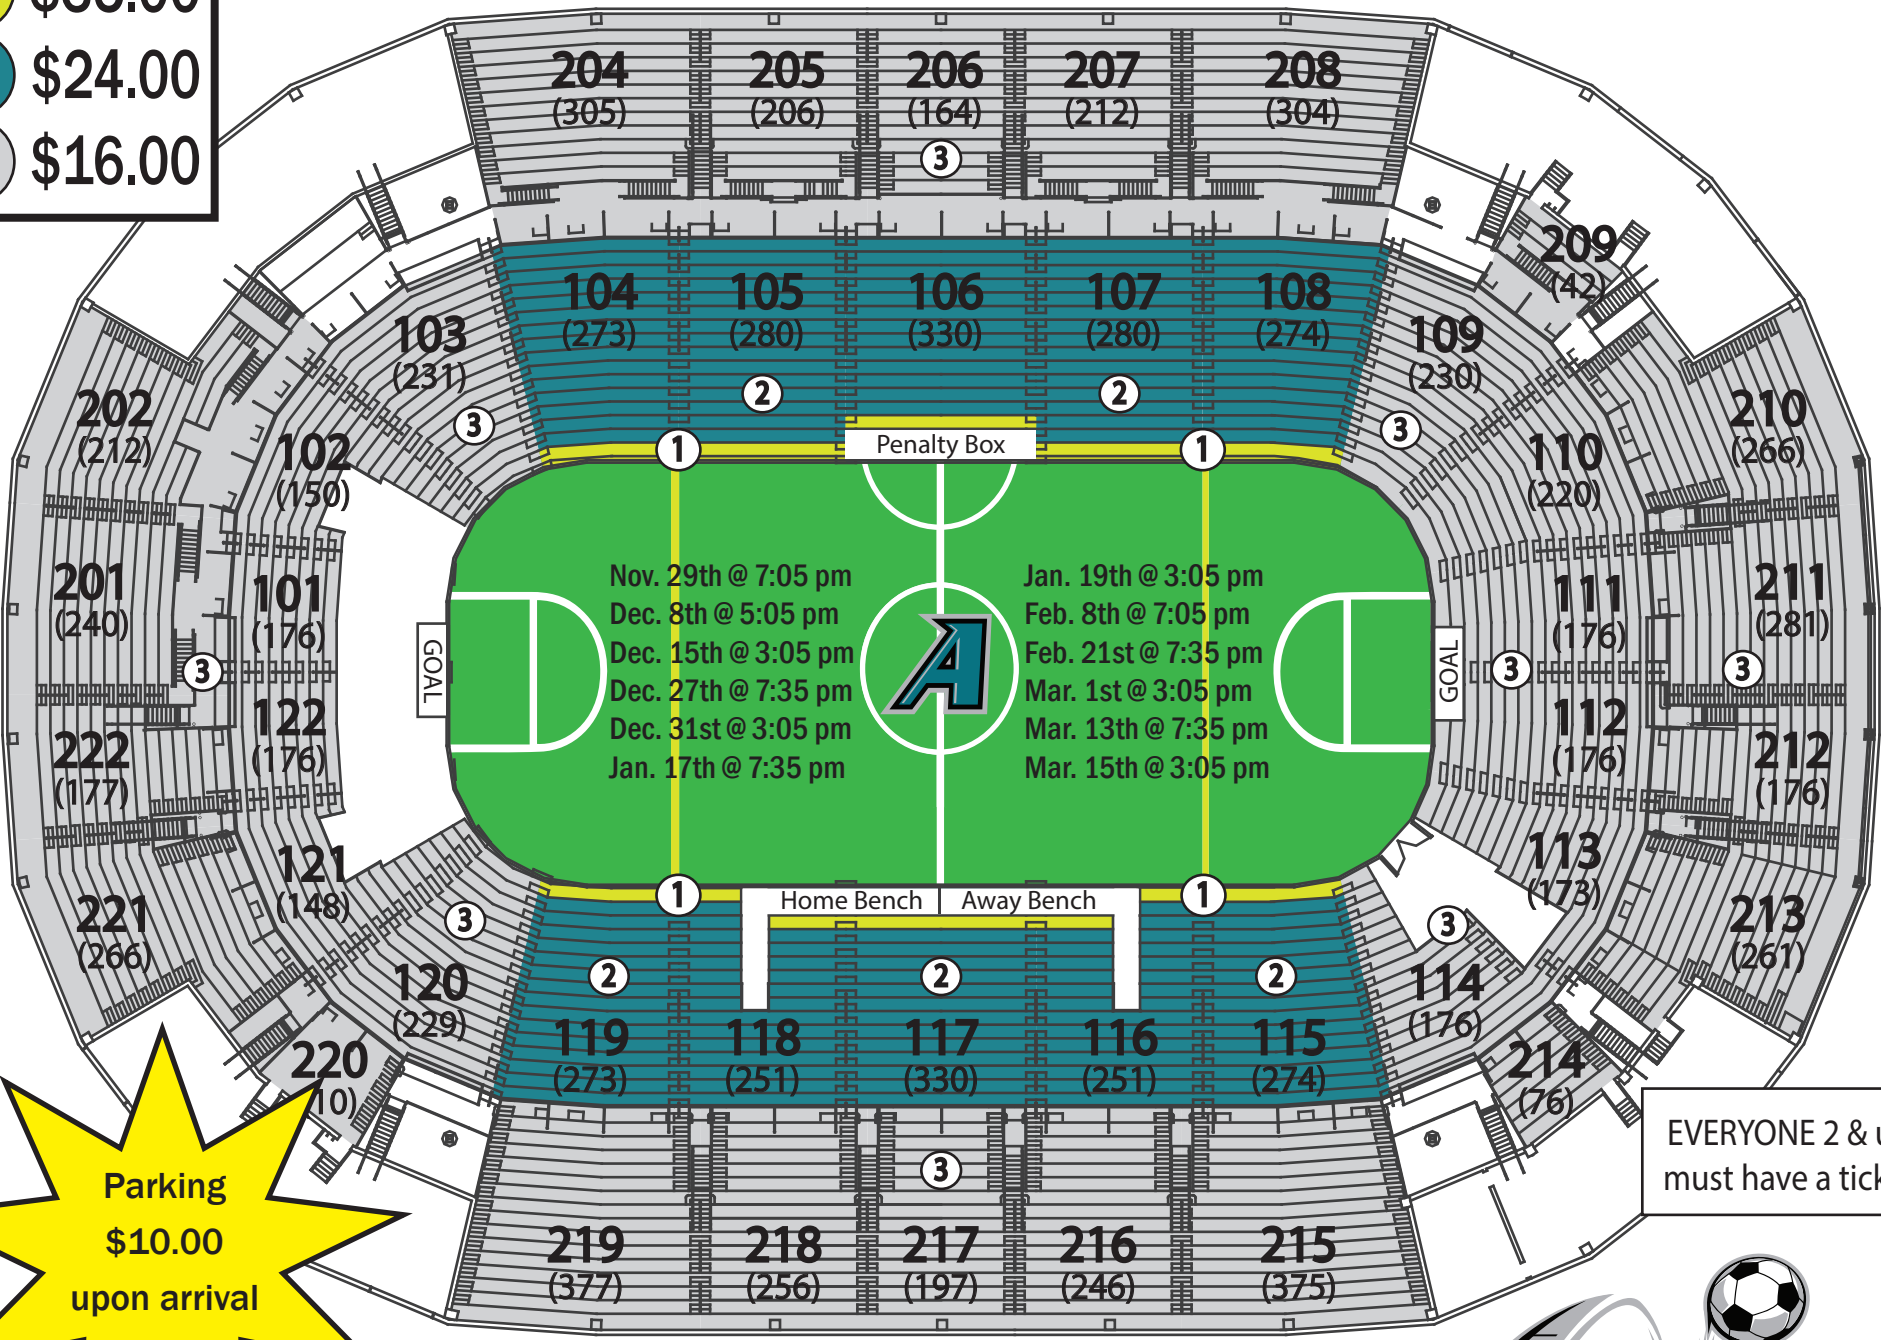

Ticket Prices Include \$2.00 in Fees

- 1 \$35.00
- 2 \$24.00
- 3 \$16.00

Parking
\$10.00
upon arrival

EVERYONE 2 & up
must have a ticket

Ambush Soccer

2019 - 2020 Season