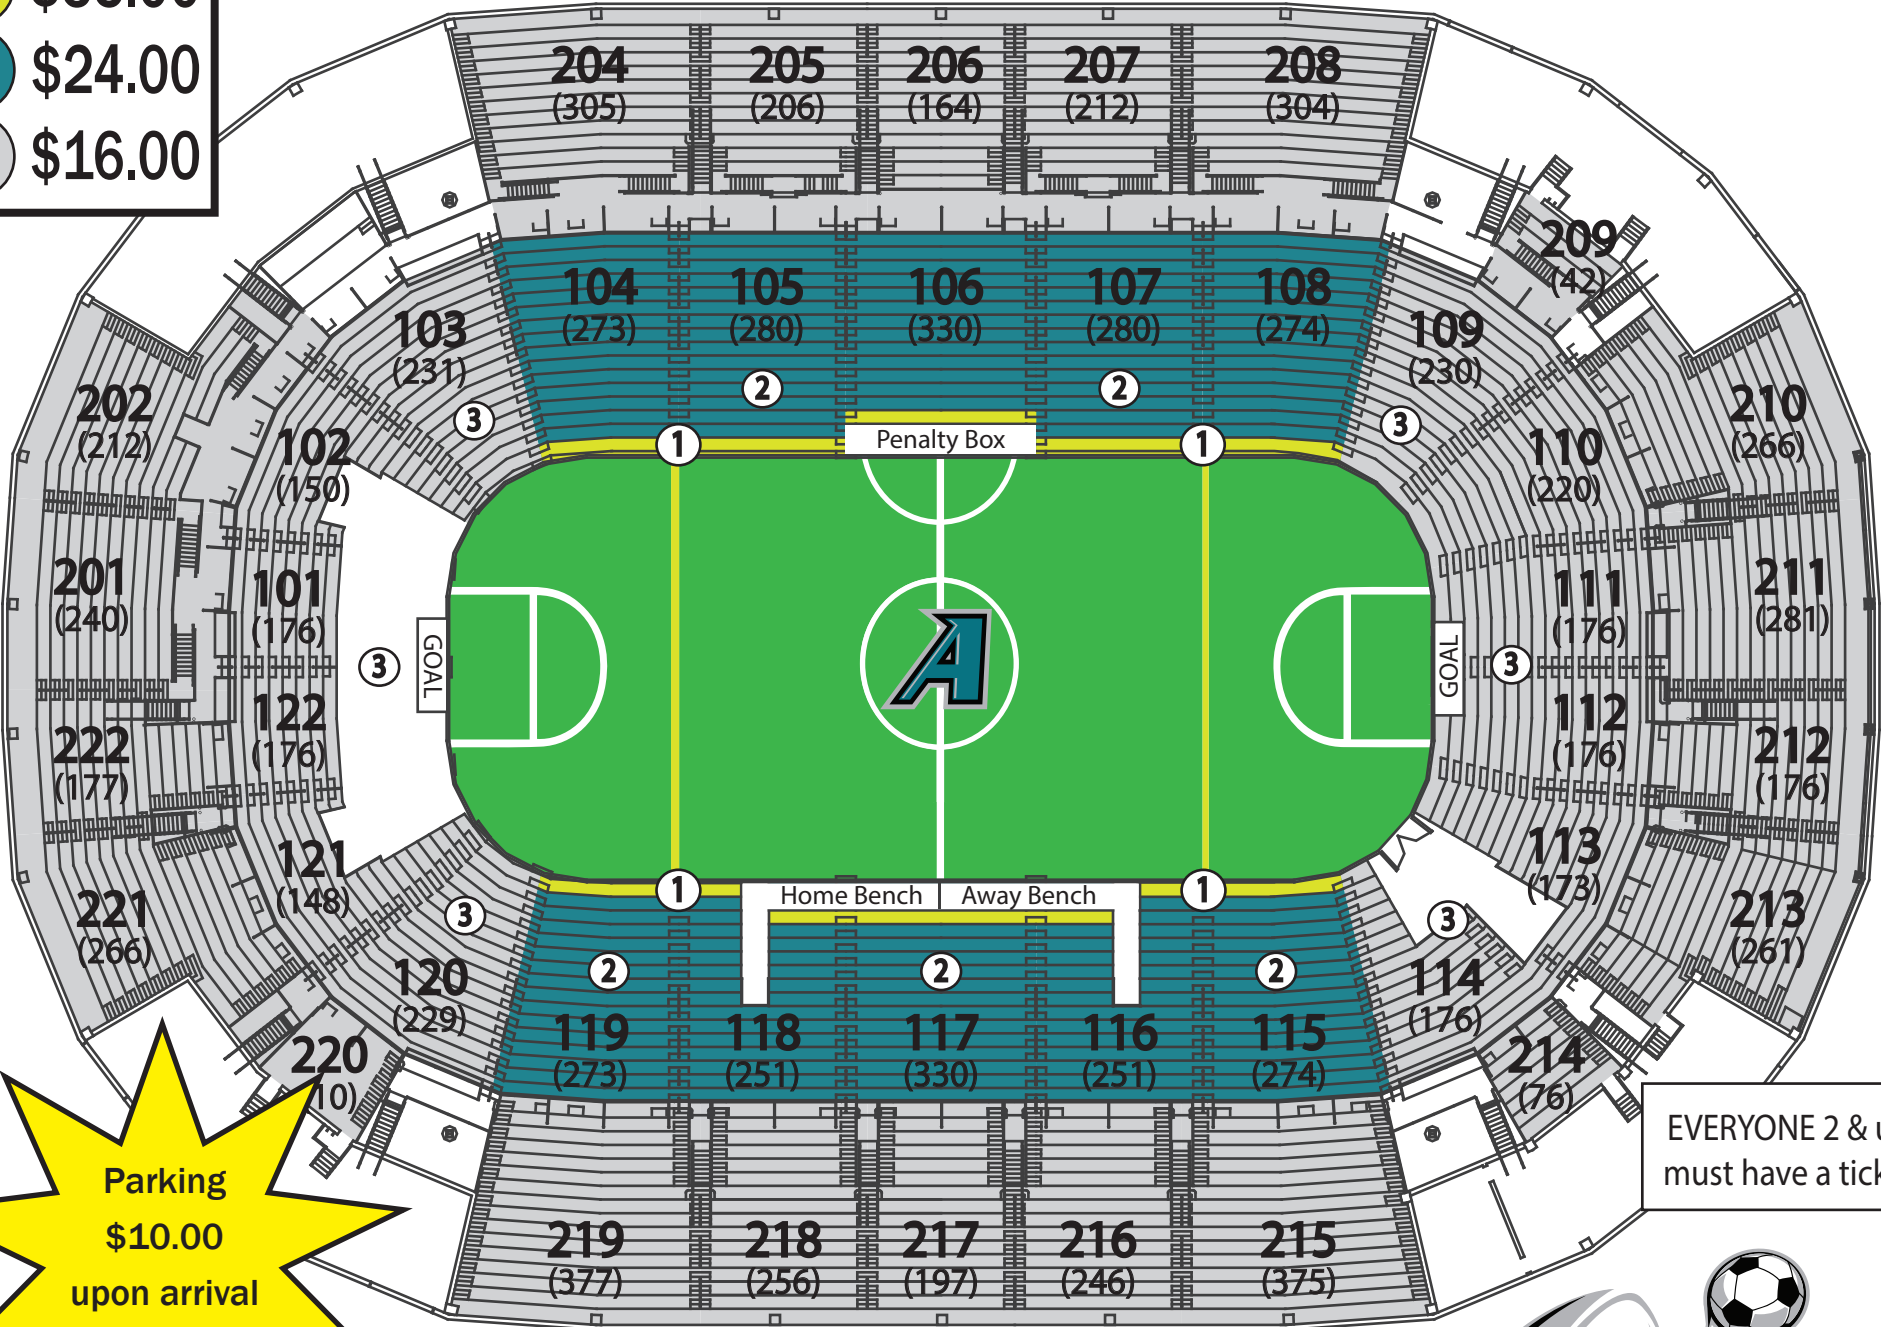

****Ticket Prices Include \$2.00 in Fees****

- 1** \$35.00
- 2** \$24.00
- 3** \$16.00

**Parking
\$10.00
upon arrival**

EVERYONE 2 & up
must have a ticket

Ambush Soccer 2020 - 2021 Season