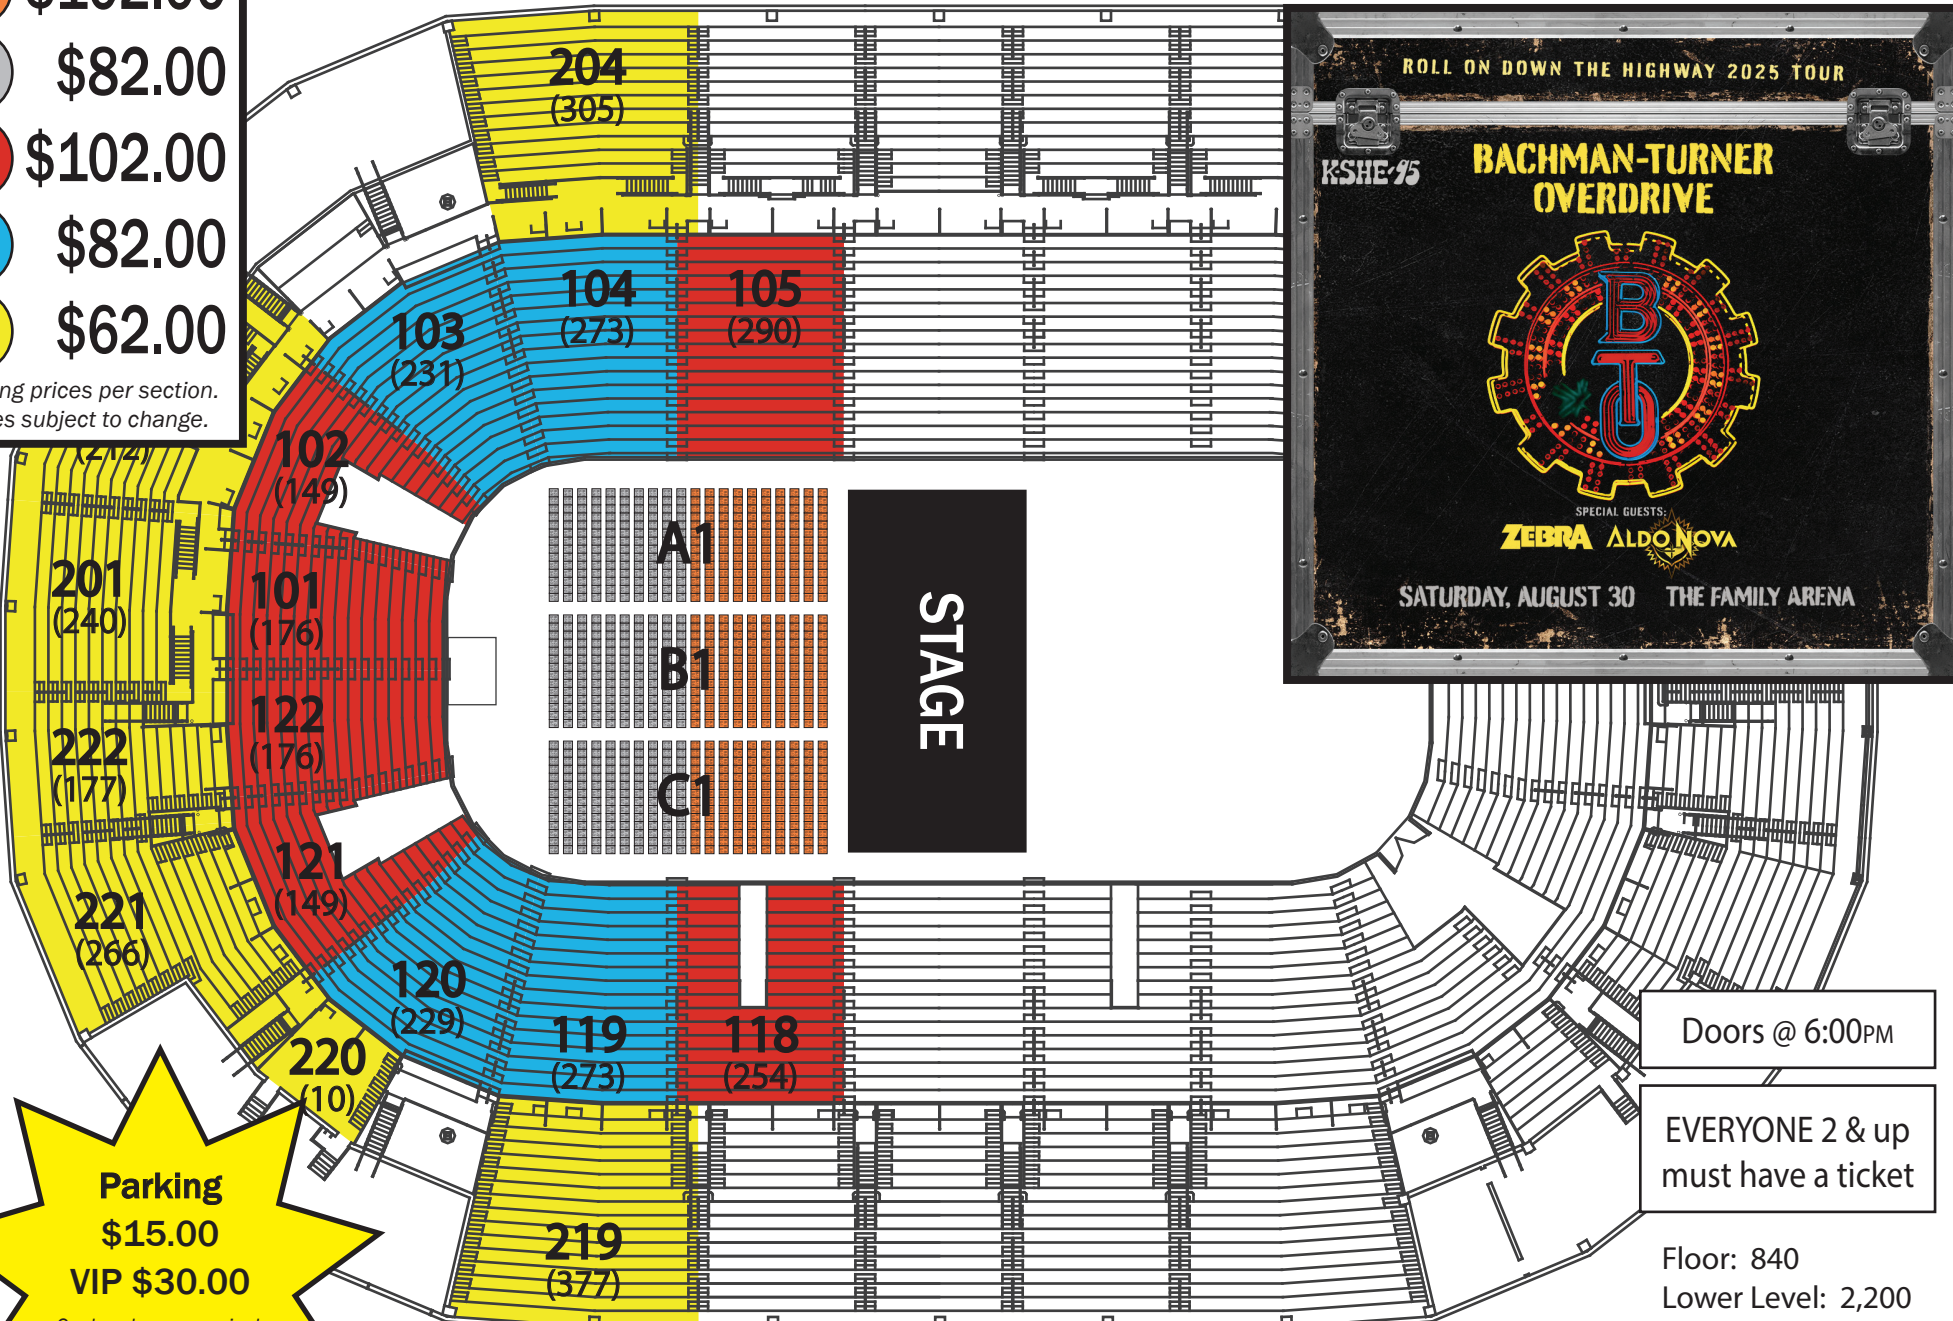

****Ticket Prices Include \$3.00 in Fees****

- 1 \$102.00
- 2 \$82.00
- 3 \$102.00
- 4 \$82.00
- 5 \$62.00

Starting prices per section.
Prices subject to change.

Parking
\$15.00
VIP \$30.00
Cash only upon arrival
or pre-pay on Ticketmaster

Doors @ 6:00PM

EVERYONE 2 & up
must have a ticket

Floor: 840
Lower Level: 2,200
Upper Level: 1,587
Total: 4,627

Bachman-Turner Overdrive
with Special Guests Zebra and Aldo Nova
Saturday, August 30th, 2025 @ 7:00PM