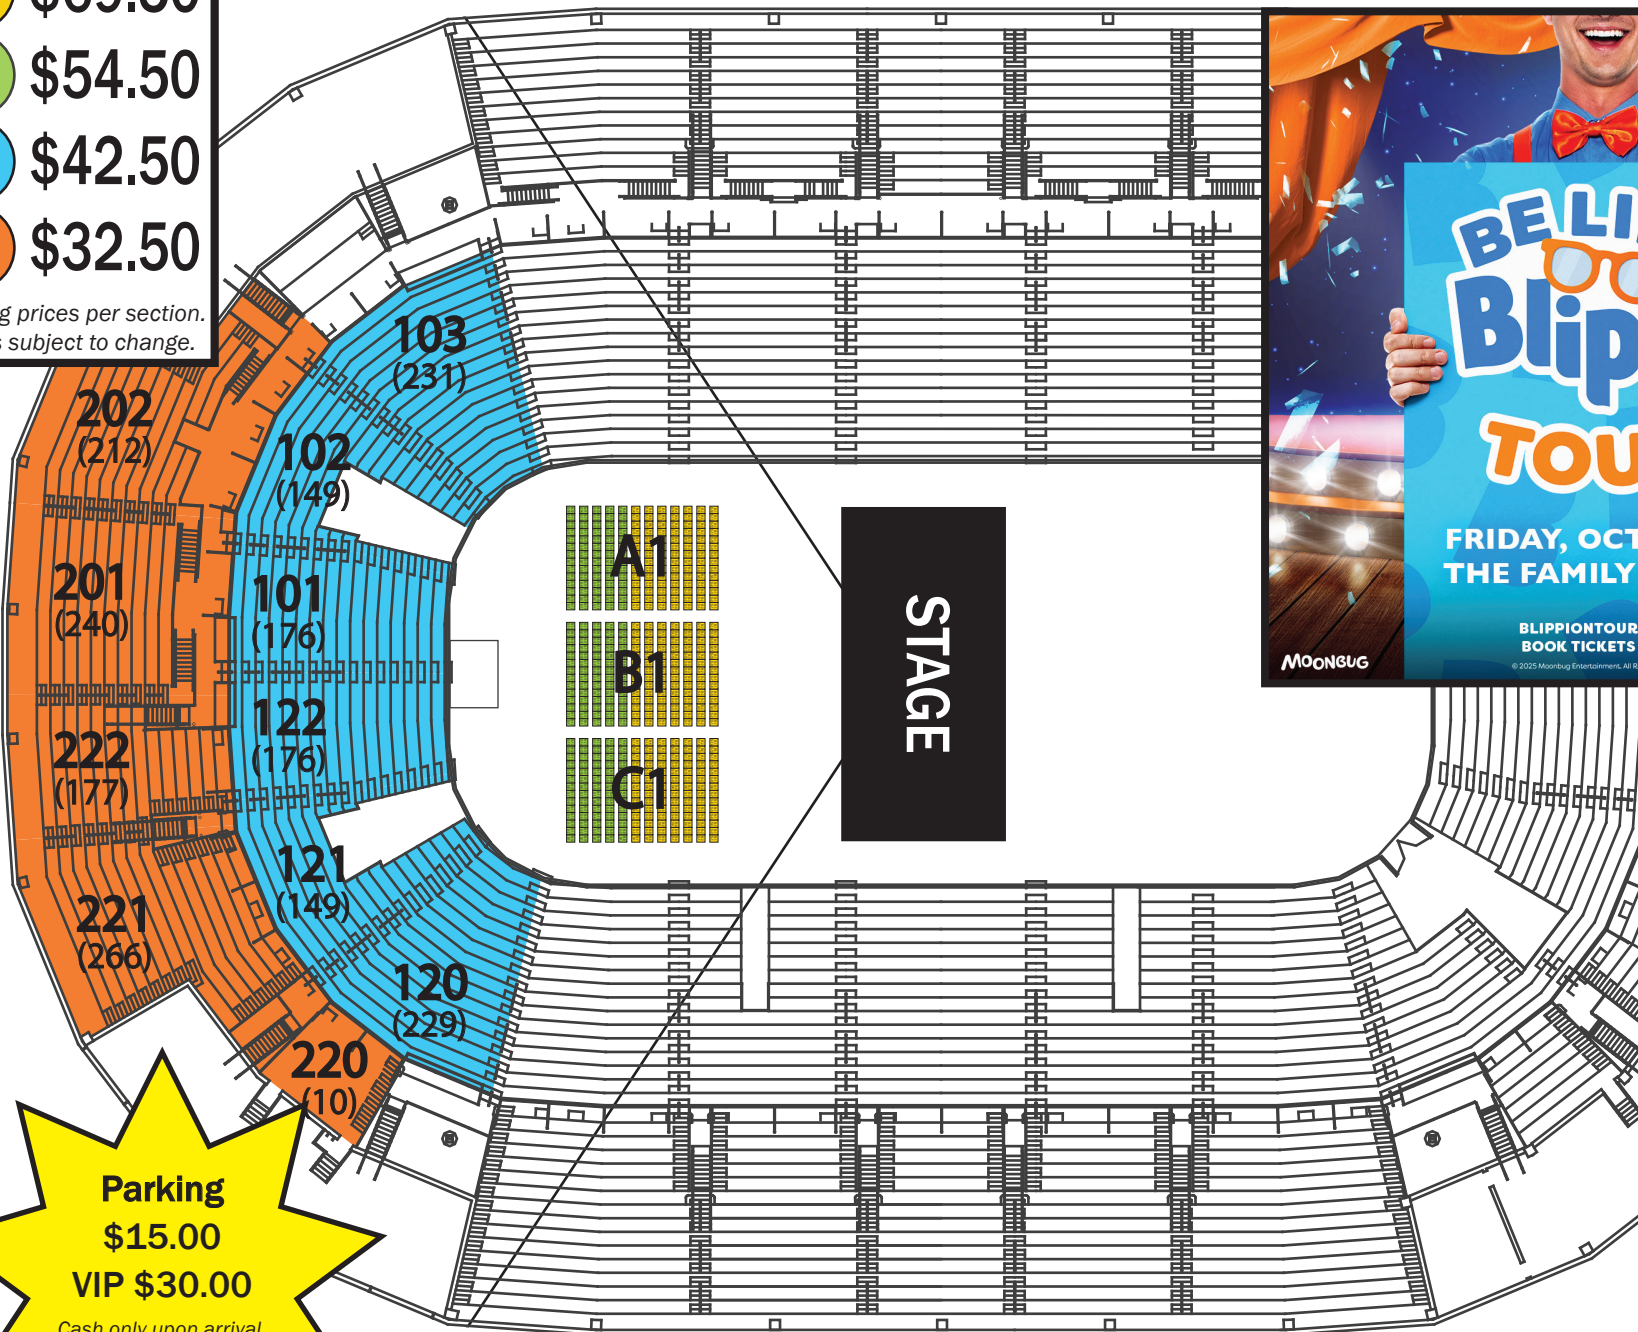

**\*\*Ticket Prices Include \$3.00 in Fees\*\***

- 1 \$69.50
- 2 \$54.50
- 3 \$42.50
- 4 \$32.50

Starting prices per section.  
Prices subject to change.

**Parking**  
**\$15.00**  
**VIP \$30.00**  
Cash only upon arrival  
or pre-pay on Ticketmaster

- 8 ticket limit per order
- Doors @ 5:00PM
- Photo add-on \$40.00 per ticket
- EVERYONE 2 & up must have a ticket

Floor: 504  
Lower Level: 1,260  
Upper Level: 905  
Total: 2,669

# Be Like Blippi Tour

Friday, October 9<sup>th</sup>, 2026 @ 6:00PM

On sale: Friday, May 15<sup>th</sup> @ 10AM  
Pre-sale: Thursday, May 14<sup>th</sup> 10AM-10PM