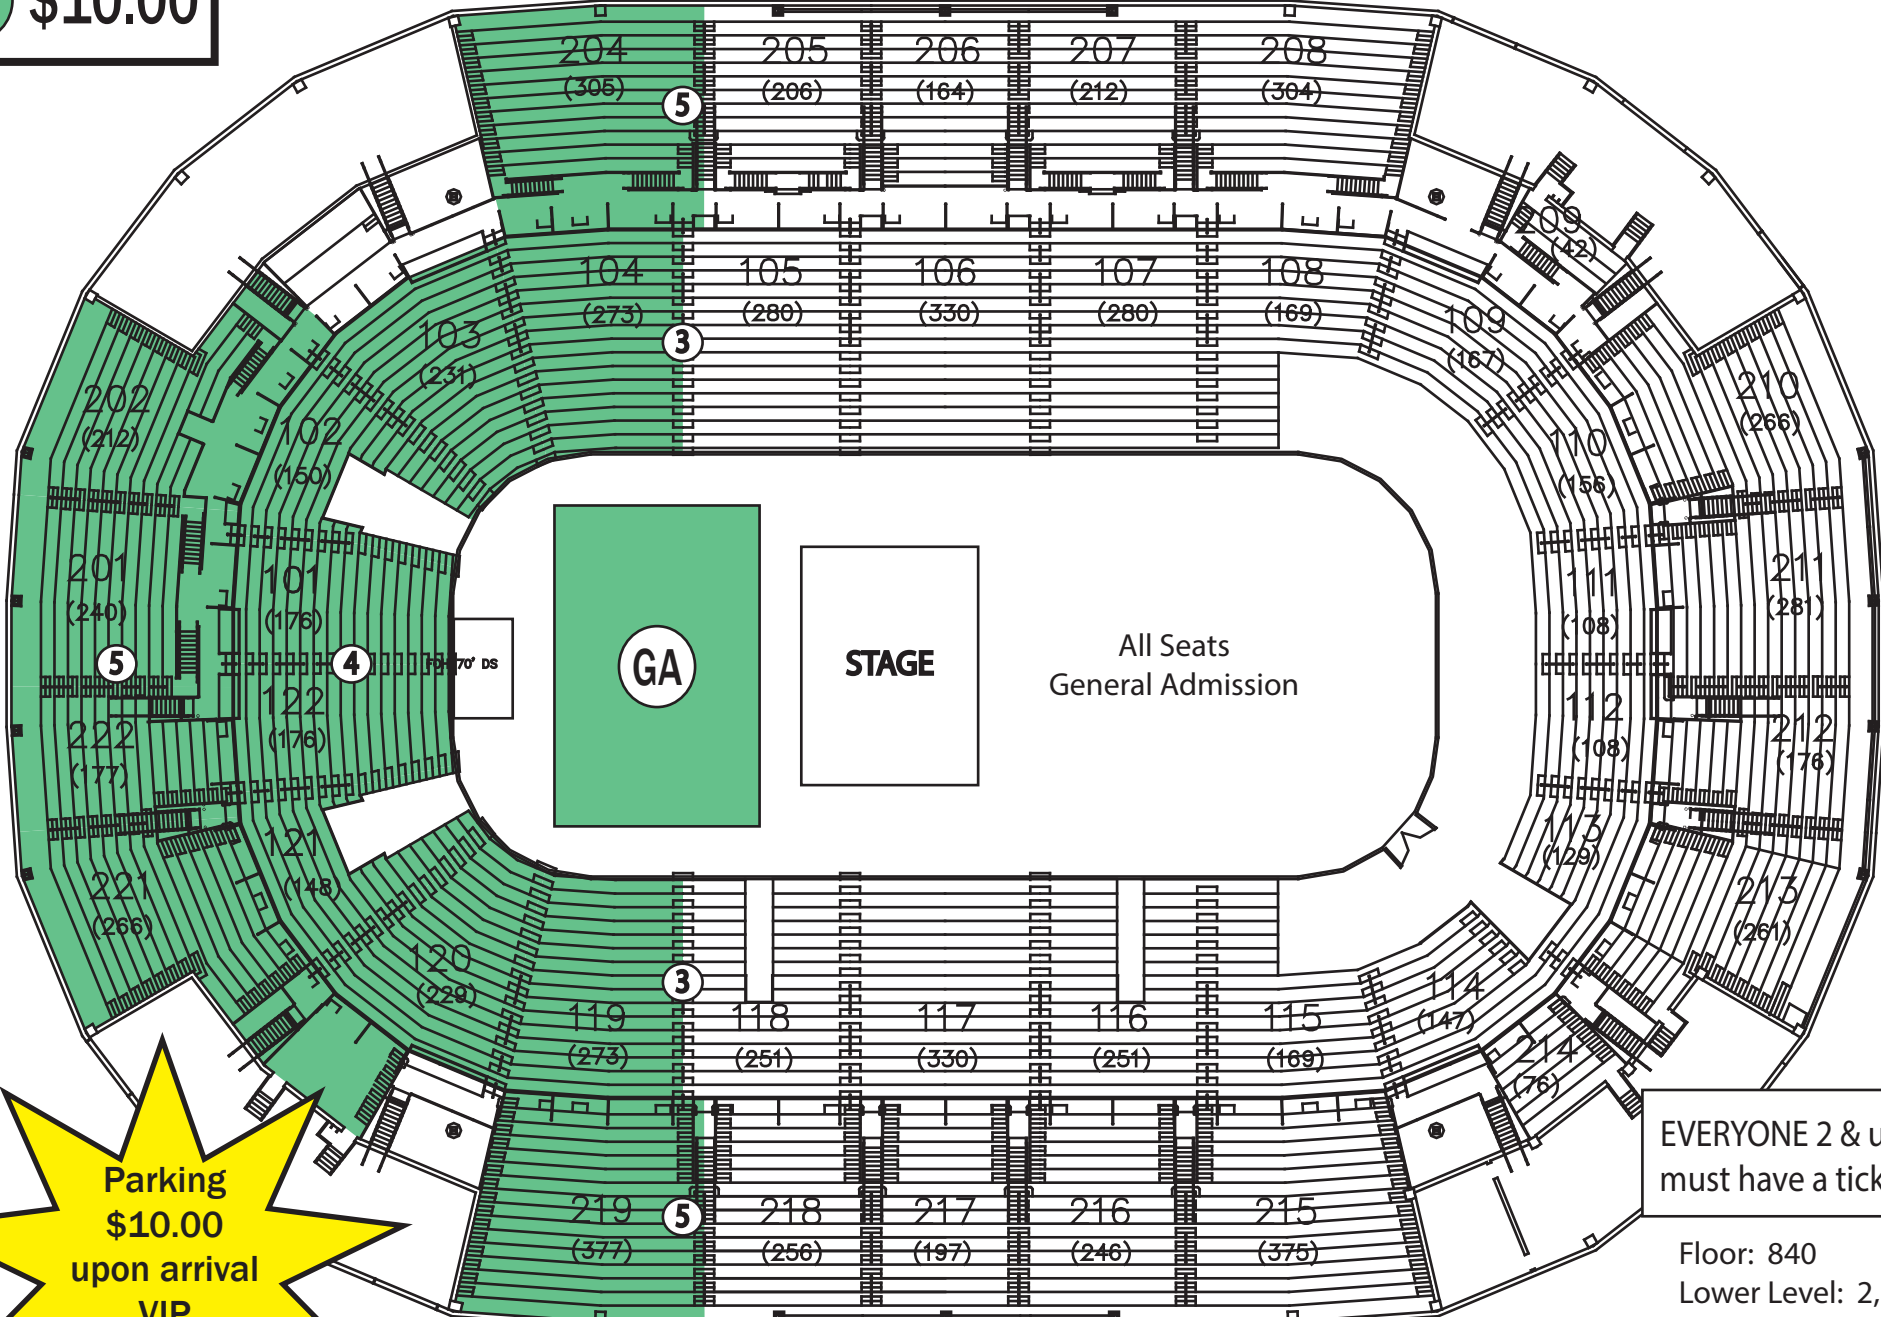

GA \$10.00

****Ticket Prices Include \$3.00 in Fees****

Parking \$10.00 upon arrival
VIP \$20.00

EVERYONE 2 & up must have a ticket

Floor: 840
 Lower Level: 2,187
 Upper Level: 1,577
 Total: 4,604

Big Love: A Tribute to Fleetwood Mac
and Silver Bullet: A Tribute to Bob Seger
 Saturday, June 22nd, 2019 @ 7:00 pm