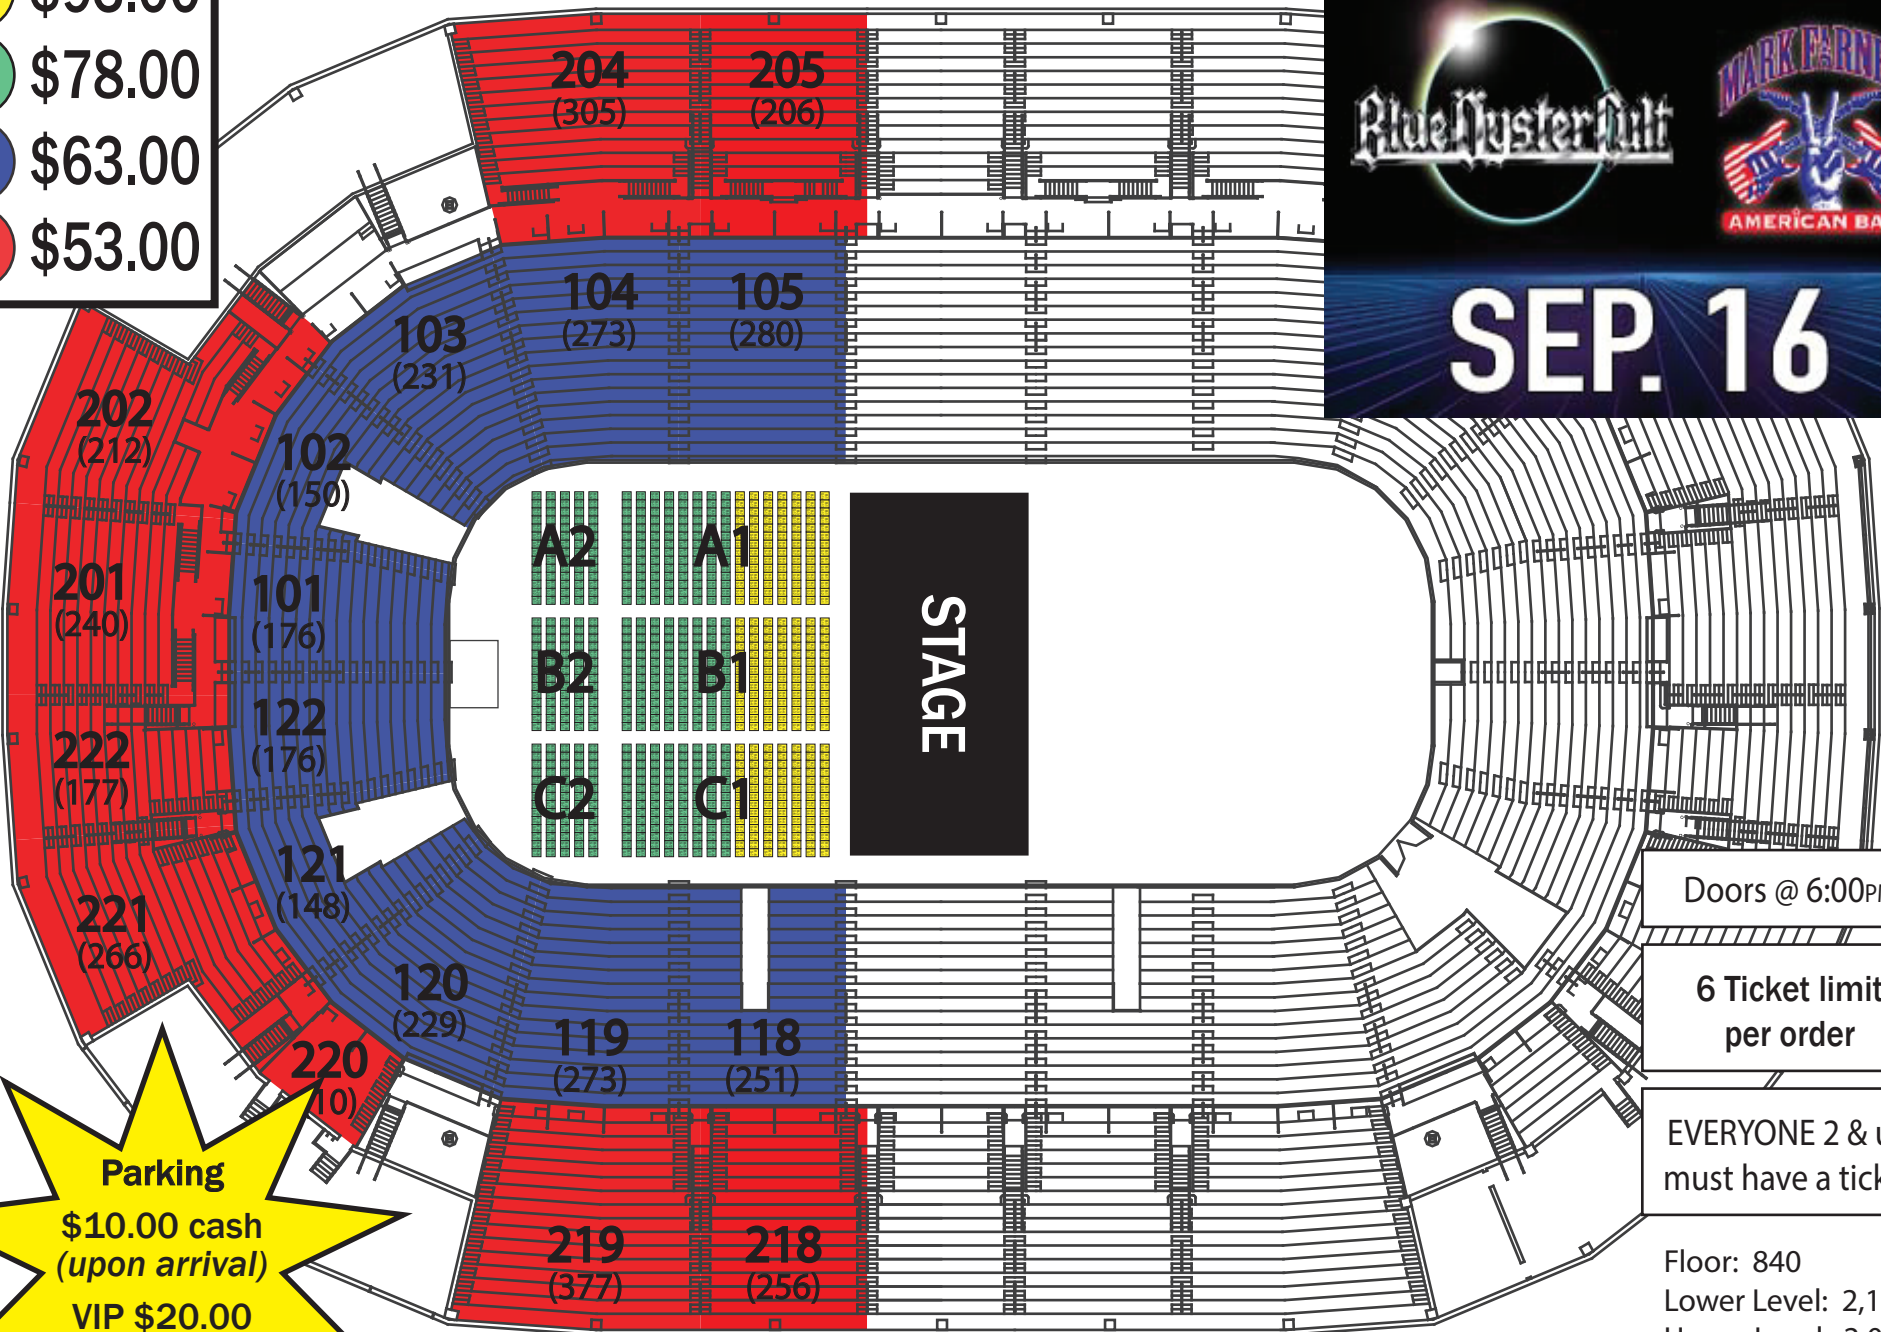

- ① \$93.00
- ② \$78.00
- ③ \$63.00
- ④ \$53.00

**\*\*Ticket Prices Include \$3.00 in Fees\*\***

**Parking**  
 \$10.00 cash  
*(upon arrival)*  
 VIP \$20.00

- Doors @ 6:00PM
- 6 Ticket limit per order
- EVERYONE 2 & up must have a ticket

Floor: 840  
 Lower Level: 2,187  
 Upper Level: 2,048  
 Total: 5,075

**Blue Oyster Cult**  
 w/ Mark Farner's American Band  
 Friday, September 16<sup>th</sup>, 2022 @ 7:00PM

On-sale: January 7<sup>th</sup> @ 12PM  
 Pre-sale: January 6<sup>th</sup> - 12:00PM-10:00PM