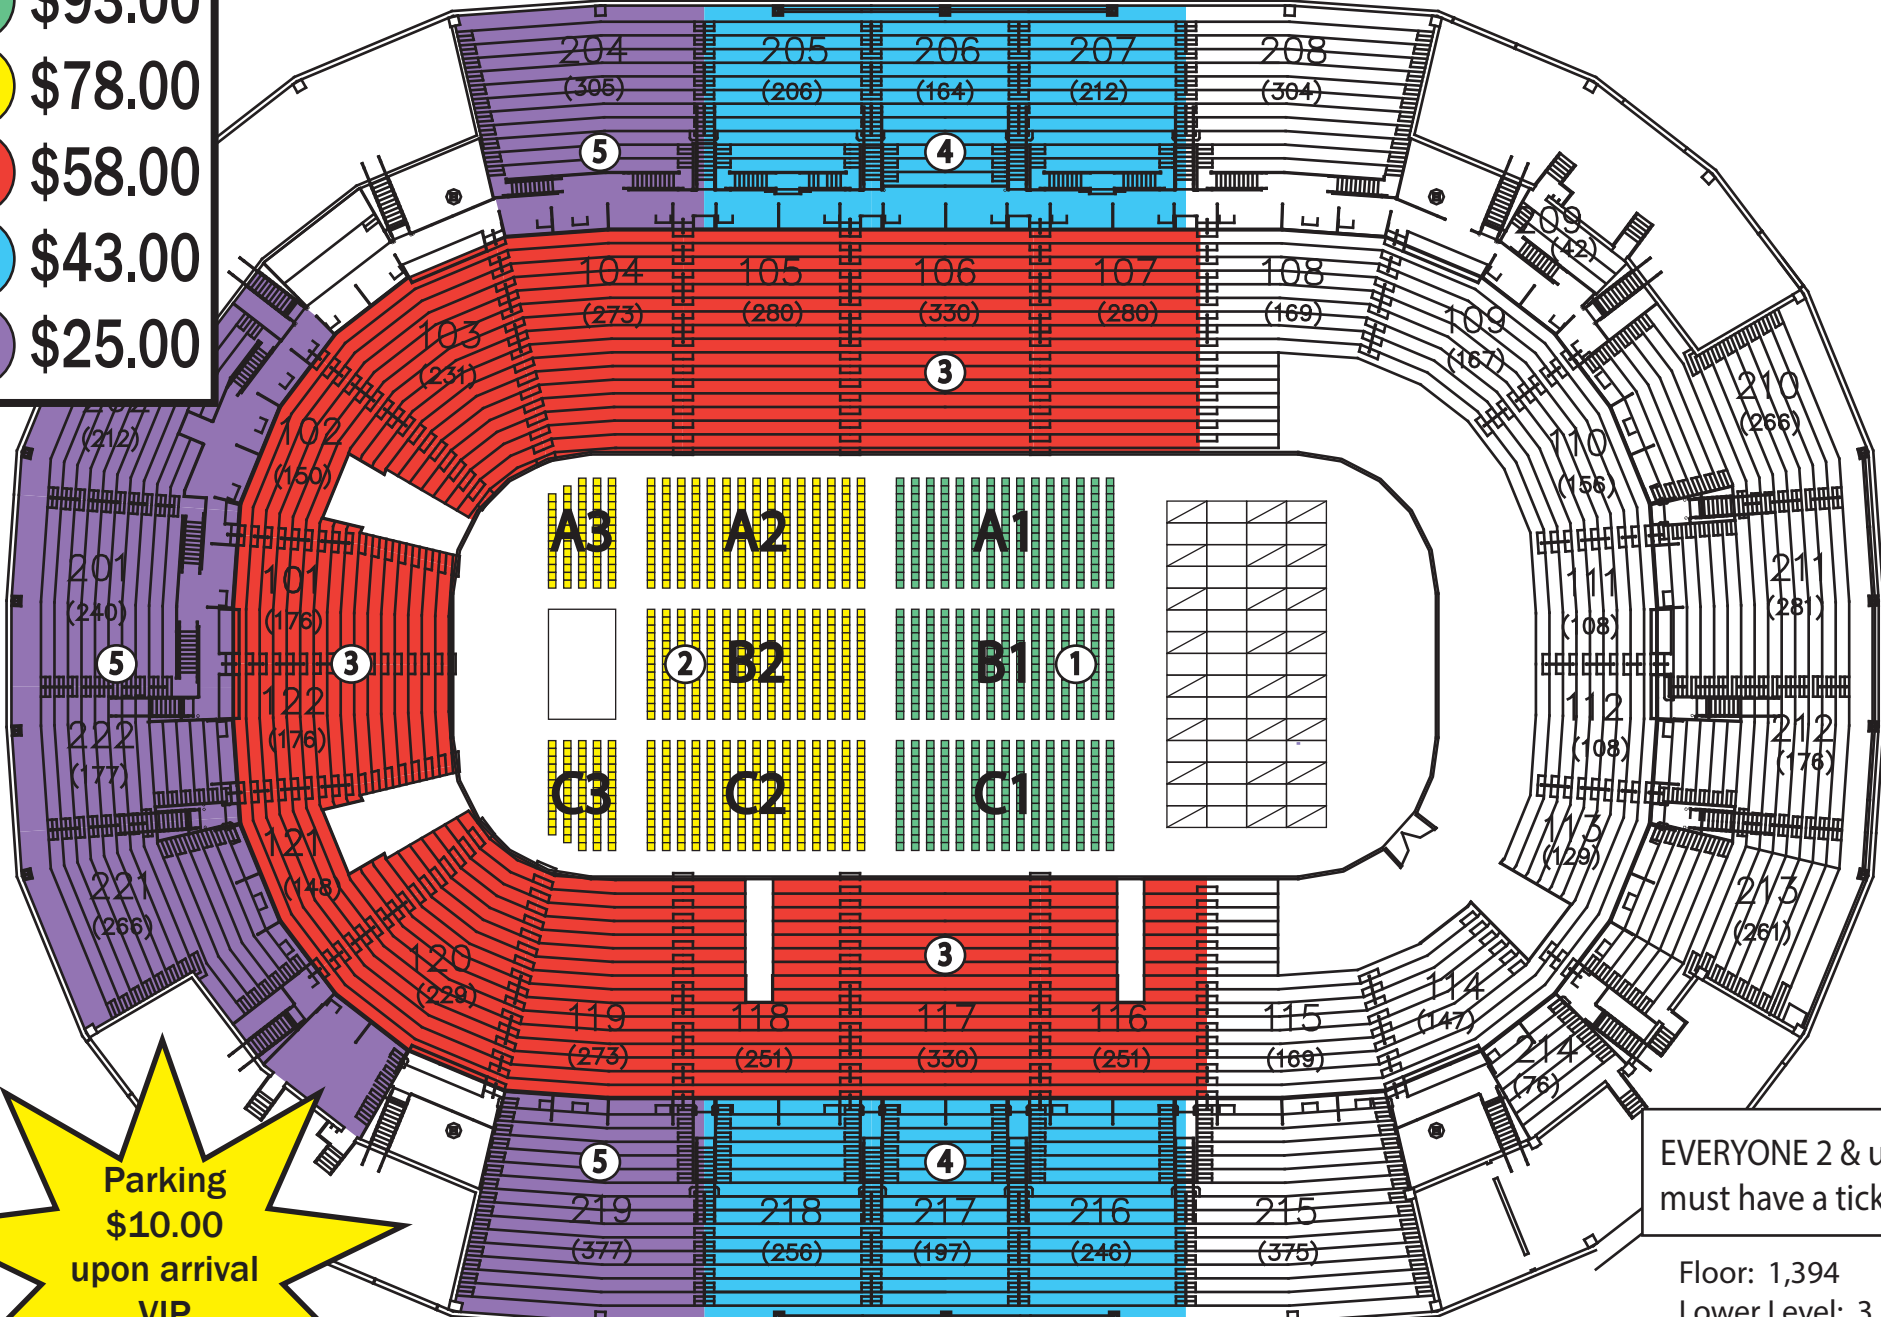

****Ticket Prices Include \$3.00 in Fees****

- 1** \$93.00
- 2** \$78.00
- 3** \$58.00
- 4** \$43.00
- 5** \$25.00

Parking \$10.00 upon arrival
VIP \$20.00

EVERYONE 2 & up must have a ticket

Floor: 1,394
 Lower Level: 3,378
 Upper Level: 2,836
 Total: 7,608

Saturday, October 12th, 2019 @ 7:00 pm

On-sale April 19 @ 10am
Pre-sale April 18 10am - 10pm