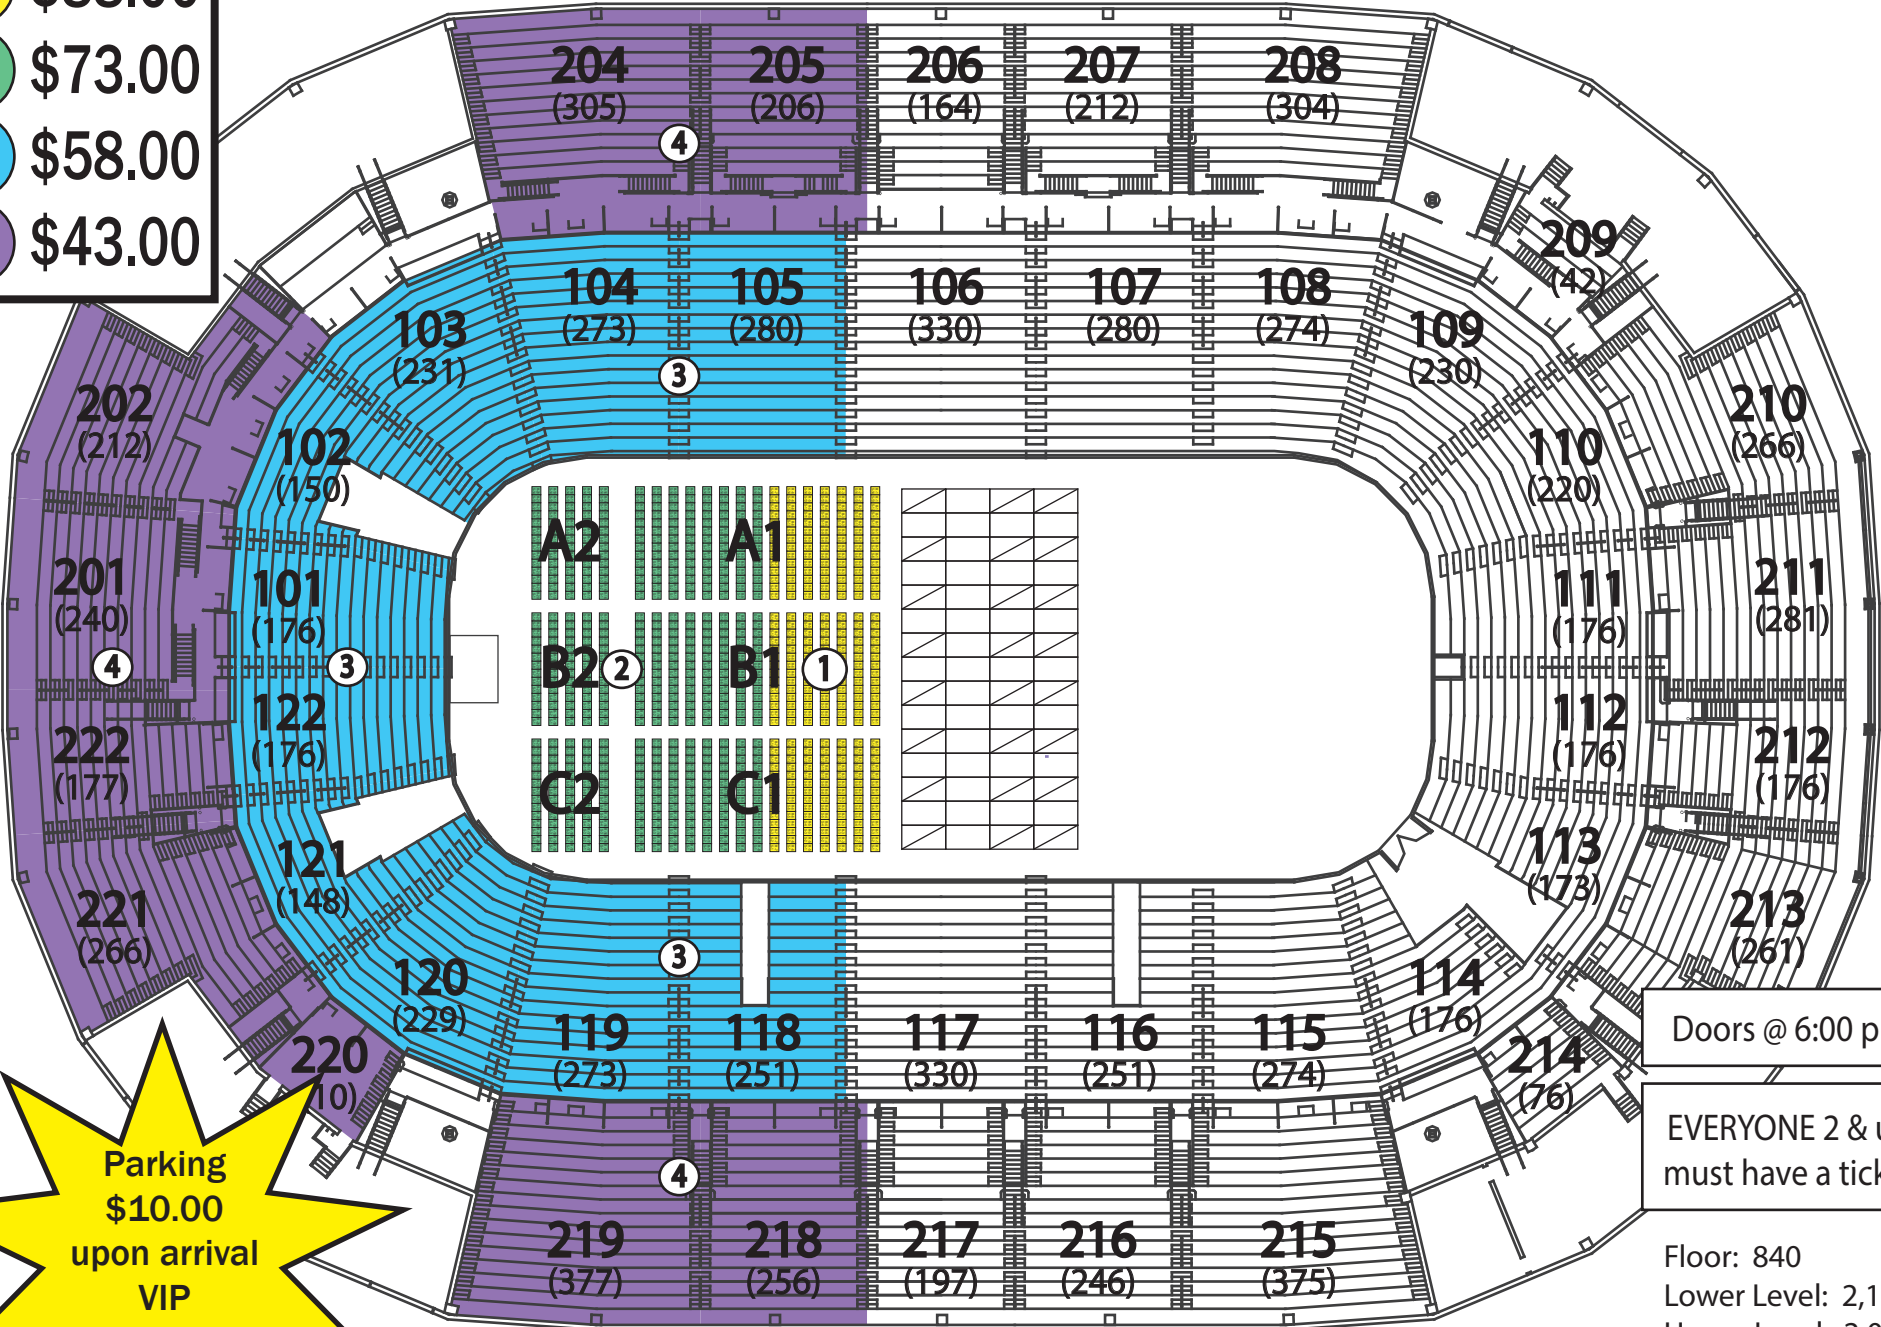

****Ticket Prices Include \$3.00 in Fees****

- 1** \$88.00
- 2** \$73.00
- 3** \$58.00
- 4** \$43.00

Parking \$10.00 upon arrival
VIP \$20.00

Doors @ 6:00 pm

EVERYONE 2 & up must have a ticket

Floor: 840
Lower Level: 2,187
Upper Level: 2,049
Total: 5,076

The Charlie Daniels Band and The Marshall Tucker Band
Special Guest: Scooter Brown Band
Saturday, September 19th, 2020 @ 7:00 pm

On-sale Friday, January 17 @ 10am
Pre-sale Jan. 15 10am - Jan. 16 10pm