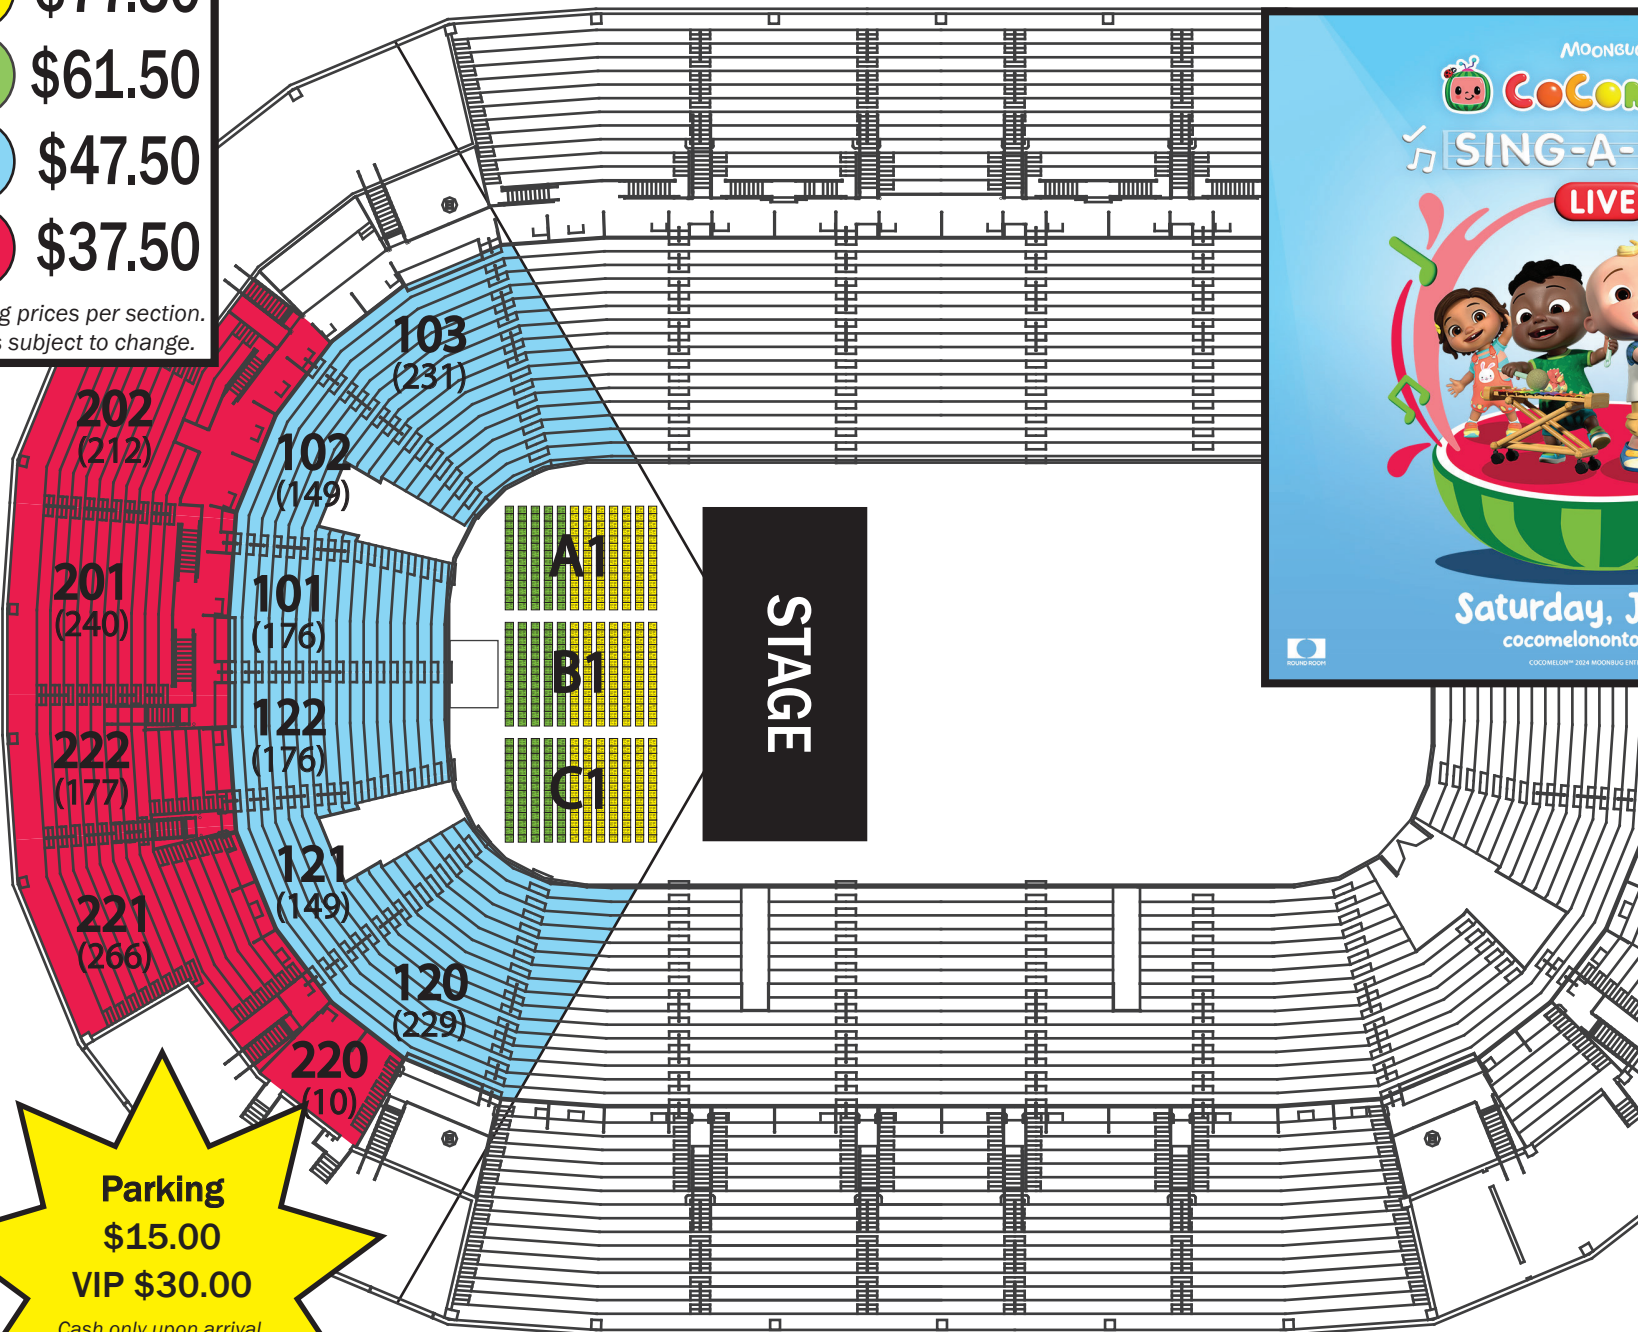

**\*\*Ticket Prices Include \$3.00 in Fees\*\***

- 1** \$77.50
- 2** \$61.50
- 3** \$47.50
- 4** \$37.50

Starting prices per section.  
Prices subject to change.

**Parking**  
**\$15.00**  
**VIP \$30.00**  
Cash only upon arrival  
or pre-pay on Ticketmaster

- 8 ticket limit per order
- Doors @ 1:00PM
- Photo add-on \$55.00 per ticket
- 2 years and older must have a ticket

Floor: 504  
Lower Level: 1,260  
Upper Level: 905  
Total: 2,669

# CoComelon: Sing-A-Long LIVE

Saturday, June 28<sup>th</sup>, 2025 @ 2:00PM

On sale: Friday, February 21<sup>st</sup> @ 10AM  
Pre-sale: February 20<sup>th</sup> 10AM-11PM