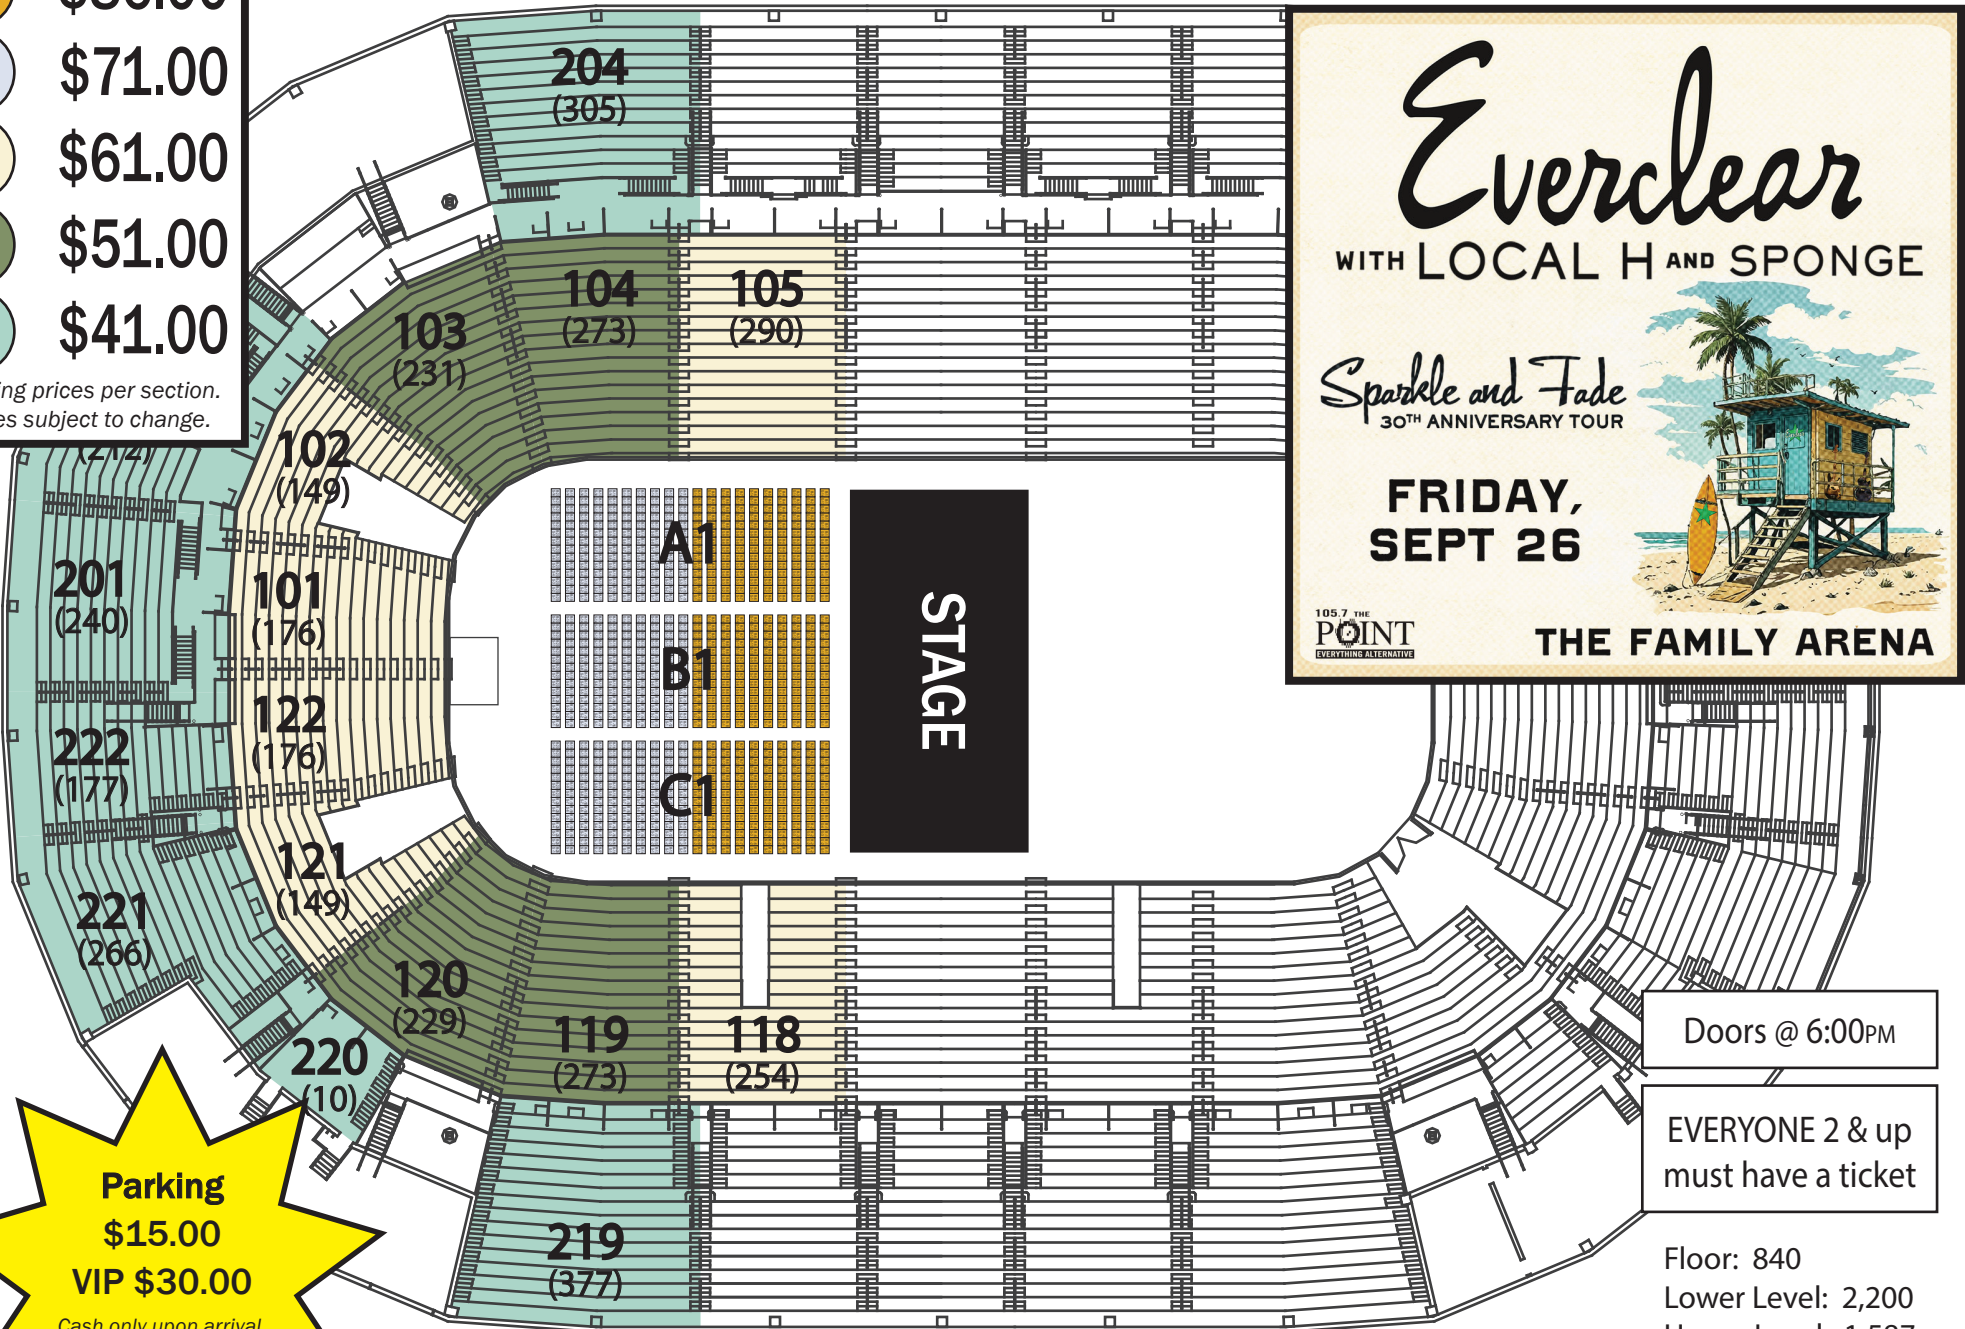

****Ticket Prices Include \$4.00 in Fees****

- 1** \$86.00
- 2** \$71.00
- 3** \$61.00
- 4** \$51.00
- 5** \$41.00

Starting prices per section.
Prices subject to change.

Everclear
WITH LOCAL H AND SPONGE

Sparkle and Fade
30TH ANNIVERSARY TOUR

**FRIDAY,
SEPT 26**

105.7 THE POINT
EVERYTHING ALTERNATIVE

THE FAMILY ARENA

Parking
\$15.00
VIP \$30.00

Cash only upon arrival
or pre-pay on Ticketmaster

Doors @ 6:00PM

EVERYONE 2 & up
must have a ticket

Floor: 840
Lower Level: 2,200
Upper Level: 1,587
Total: 4,627

Everclear - Sparkle and Fade 30th Anniversary Tour
with Local H and Sponge
Friday, September 26th, 2025 @ 7:00PM

On sale: Friday, Mar. 14th @ 10AM
Pre-sale: Thurs., Mar. 13th 10AM-11:59PM