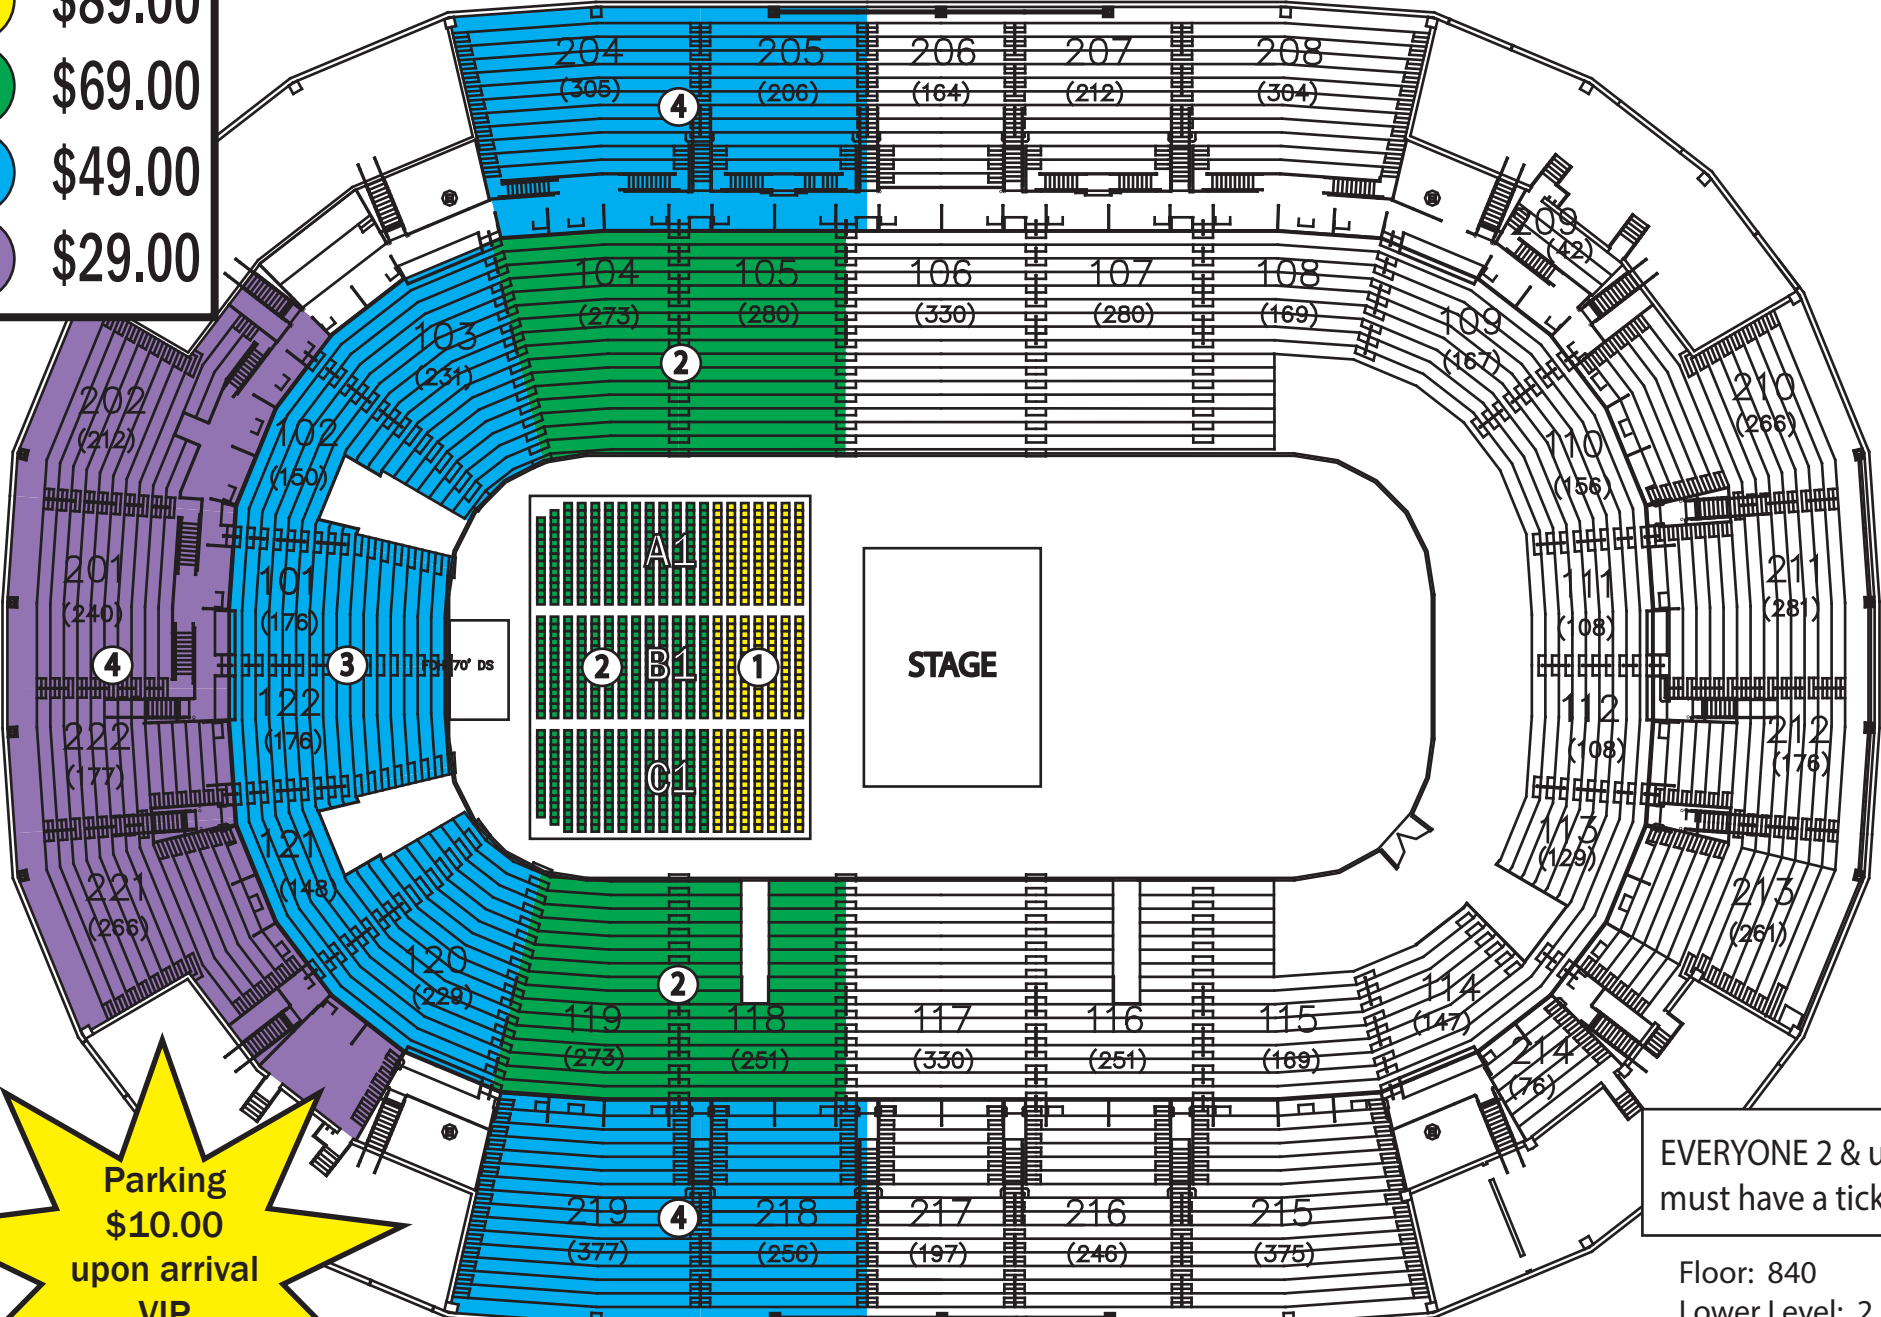

****Ticket Prices Include \$3.00 in Fees****

- 1** \$89.00
- 2** \$69.00
- 3** \$49.00
- 4** \$29.00

Parking \$10.00 upon arrival
VIP \$20.00

EVERYONE 2 & up must have a ticket

Floor: 840
Lower Level: 2,187
Upper Level: 1,577
Total: 4,604

KSHE-TV PRESENTS
FOREIGNER  **JUNE 25, 2019**
THE FAMILY ARENA FAMILYARENA.COM

Tuesday June 25th, 2019 @ 7:30 pm

On-sale March 29 @ 10am
Pre-sale March 28 10am - 10pm