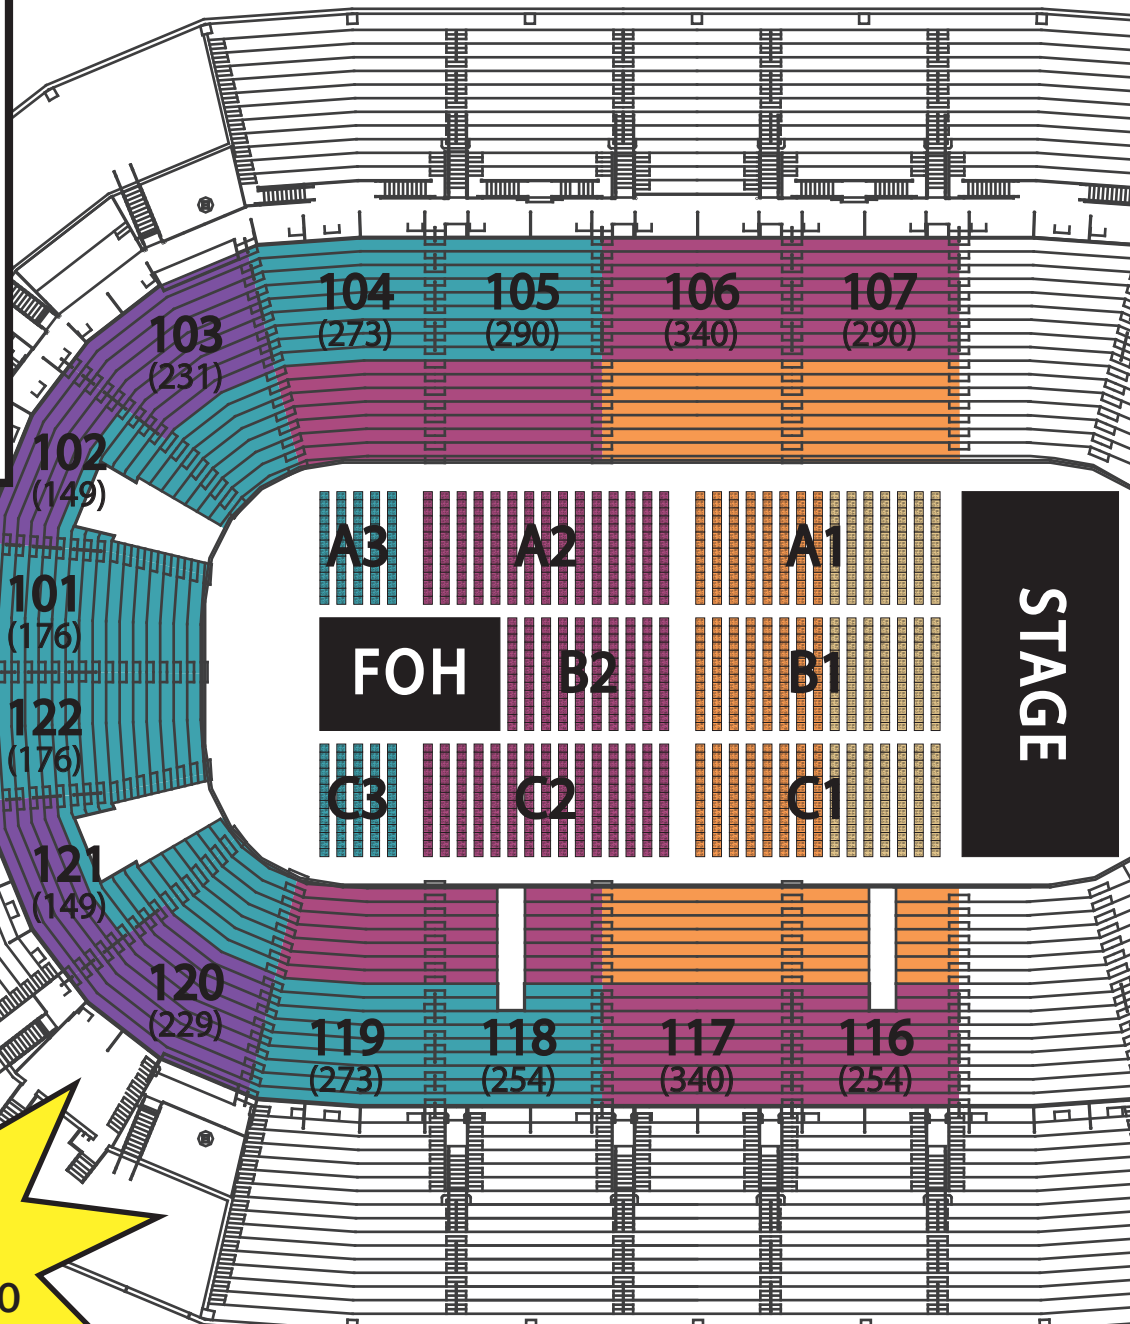

**\*\*Ticket Prices Include \$3.00 in Fees\*\***

- 1 \$103.00
- 2 \$63.00
- 3 \$53.00
- 4 \$38.00
- 5 \$28.00

Starting prices per section.  
Prices listed are per day.  
Prices are subject to change.

**GAITHER HOMECOMING**  
BILL & GLORIA GAITHER  
2-DAY PACKAGE  
GAITHER VOCAL BAND WITH SPECIAL GUESTS  
MARK LOWRY JASON CRABB CHRIS BLUE  
AND MANY MORE!  
**ST. CHARLES, MO - THE FAMILY ARENA**  
**SATURDAY & SUNDAY AUGUST 17 & 18, 2024**

1-day & 2-day tickets available

Doors open 90 min prior to showtime

8 ticket limit per order

EVERYONE 2 & up must have a ticket

Floor: 1,330  
Lower Level: 3,424  
Total: 4,754

**Parking \$15.00**  
**VIP \$30.00**

**Gaither Vocal Band Homecoming**  
Saturday, August 17<sup>th</sup>, 2024 @ 4:00PM  
Sunday, August 18<sup>th</sup>, 2024 @ 2:00PM

On sale: Friday, May 3<sup>rd</sup> @ 10AM  
Pre-sale: May 1<sup>st</sup> 10AM - May 3<sup>rd</sup> 10AM