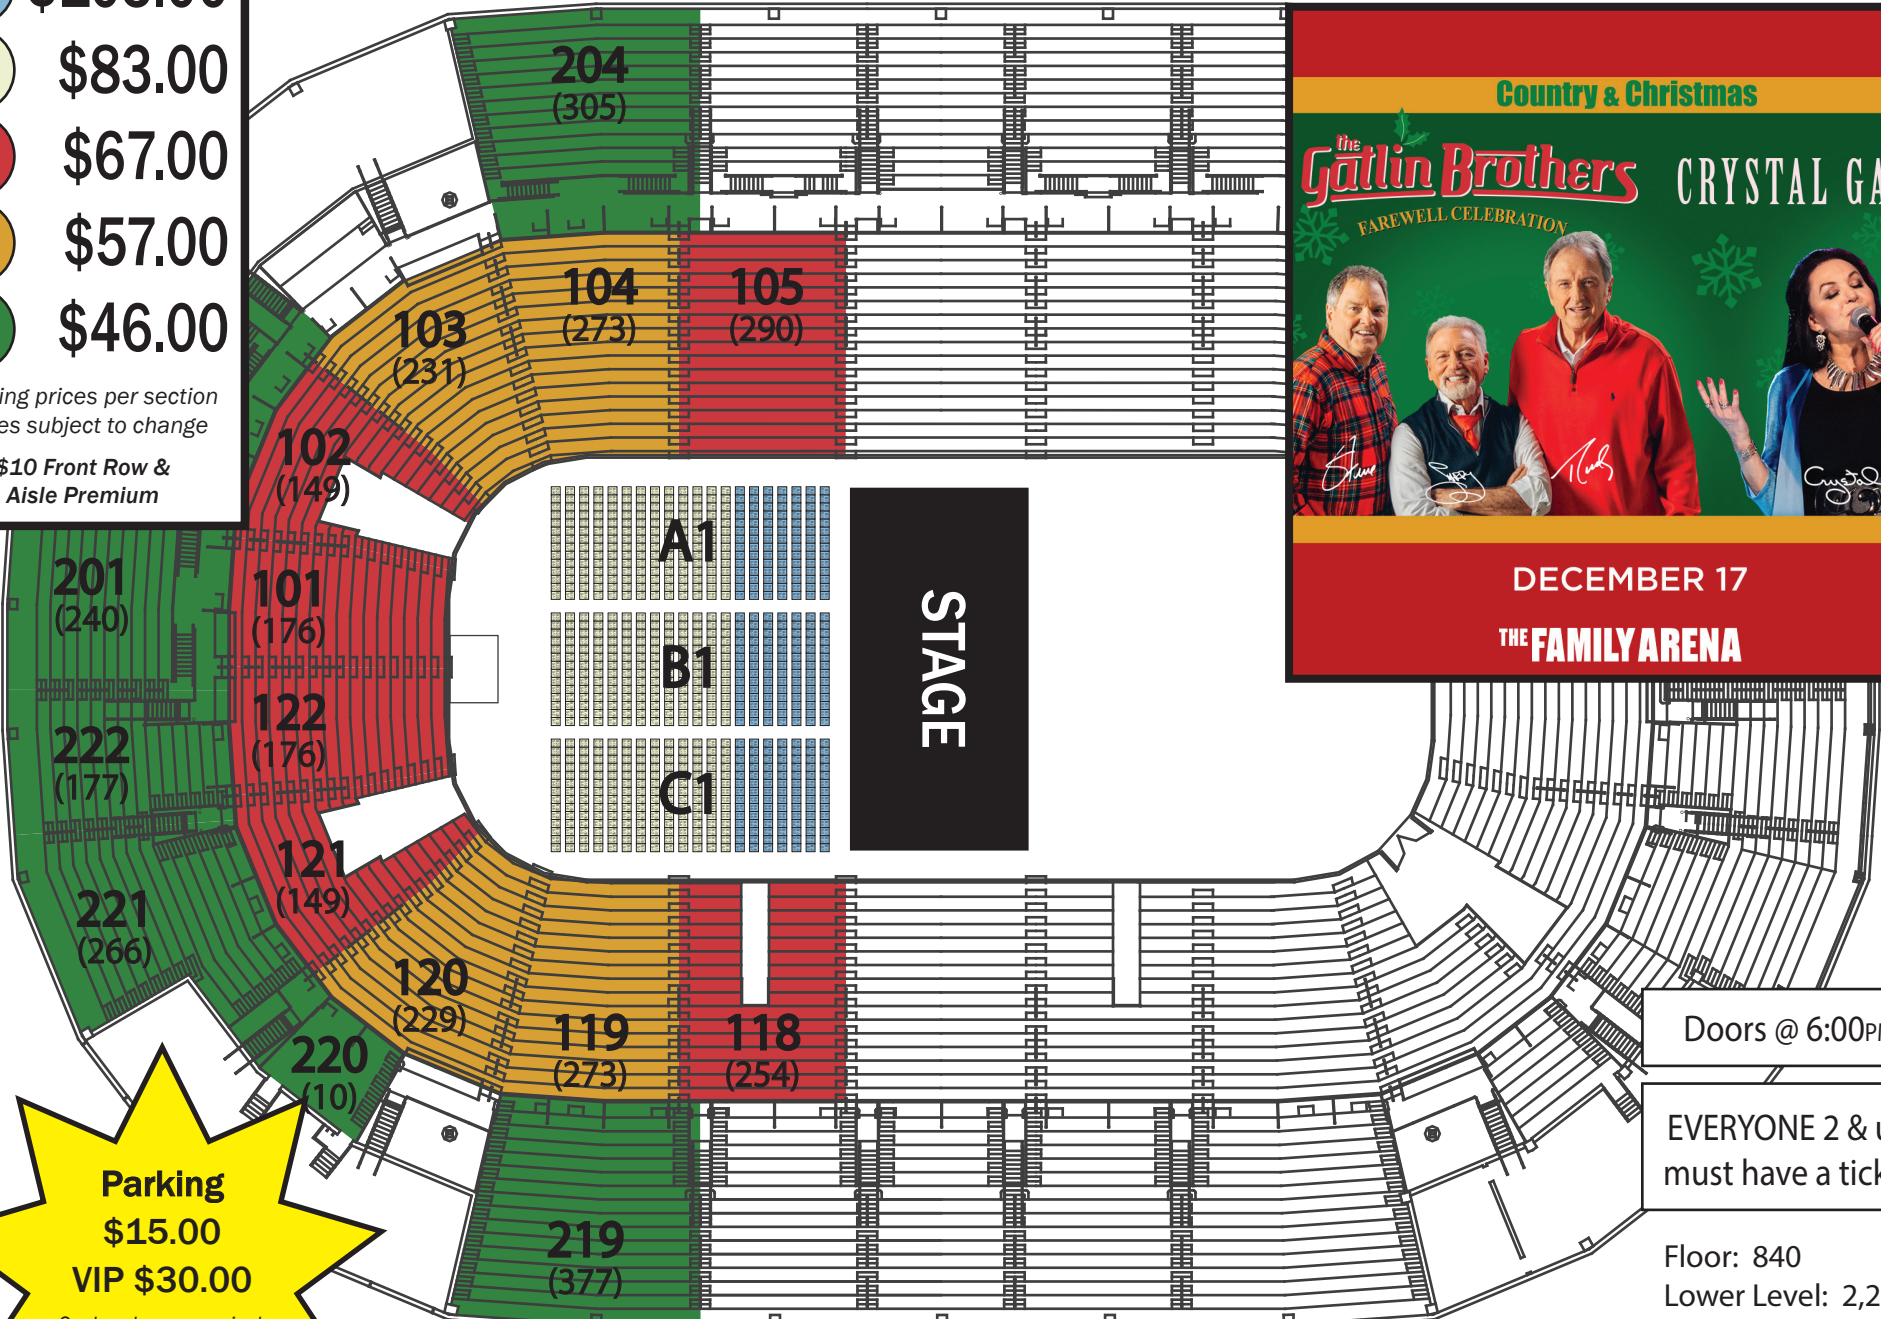

****Ticket Prices Include \$3.00 in Fees****

- 1 \$103.00
- 2 \$83.00
- 3 \$67.00
- 4 \$57.00
- 5 \$46.00

Starting prices per section
Prices subject to change

\$10 Front Row &
Aisle Premium

Parking
\$15.00
VIP \$30.00
Cash only upon arrival
or pre-pay on Ticketmaster

Doors @ 6:00PM

EVERYONE 2 & up
must have a ticket

Floor: 840
Lower Level: 2,200
Upper Level: 1,587
Total: 4,627

Country & Christmas
The Gatlin Brothers Farewell Celebration and Crystal Gayle
Thursday, December 17th, 2026 @ 7:00PM

On sale: Friday, June 5th @ 12PM
Pre-sale: Thursday, June 4th 10AM-10PM