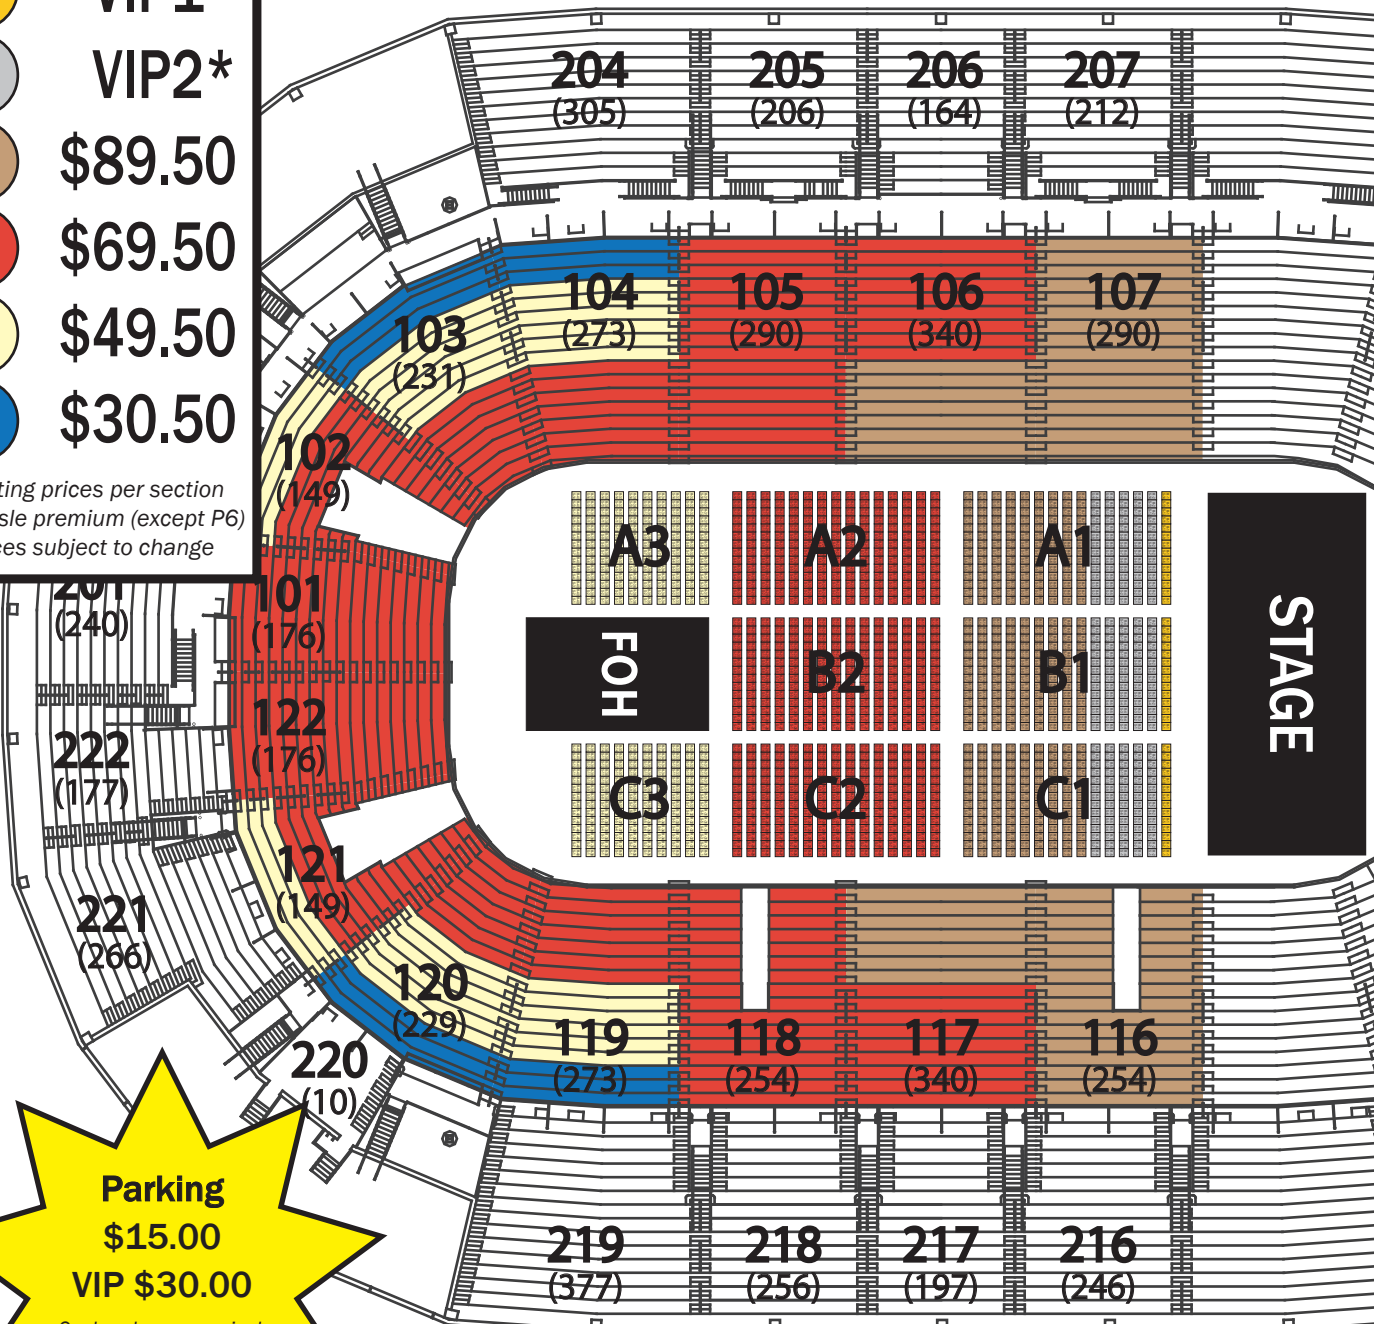

****Ticket Prices Include \$3.00 in Fees****

- 1** VIP1*
- 2** VIP2*
- 3** \$89.50
- 4** \$69.50
- 5** \$49.50
- 6** \$30.50

Starting prices per section
 \$10 aisle premium (except P6)
 Prices subject to change

Parking
 \$15.00
 VIP \$30.00
 Cash only upon arrival
 or pre-pay on Ticketmaster

* VIP available
 online only

Doors @ 1:00PM

EVERYONE 2 & up
 must have a ticket

Floor: 1,610
 Lower Level: 3,424
 (Upper Level: 2,867)
 Total: 5,034