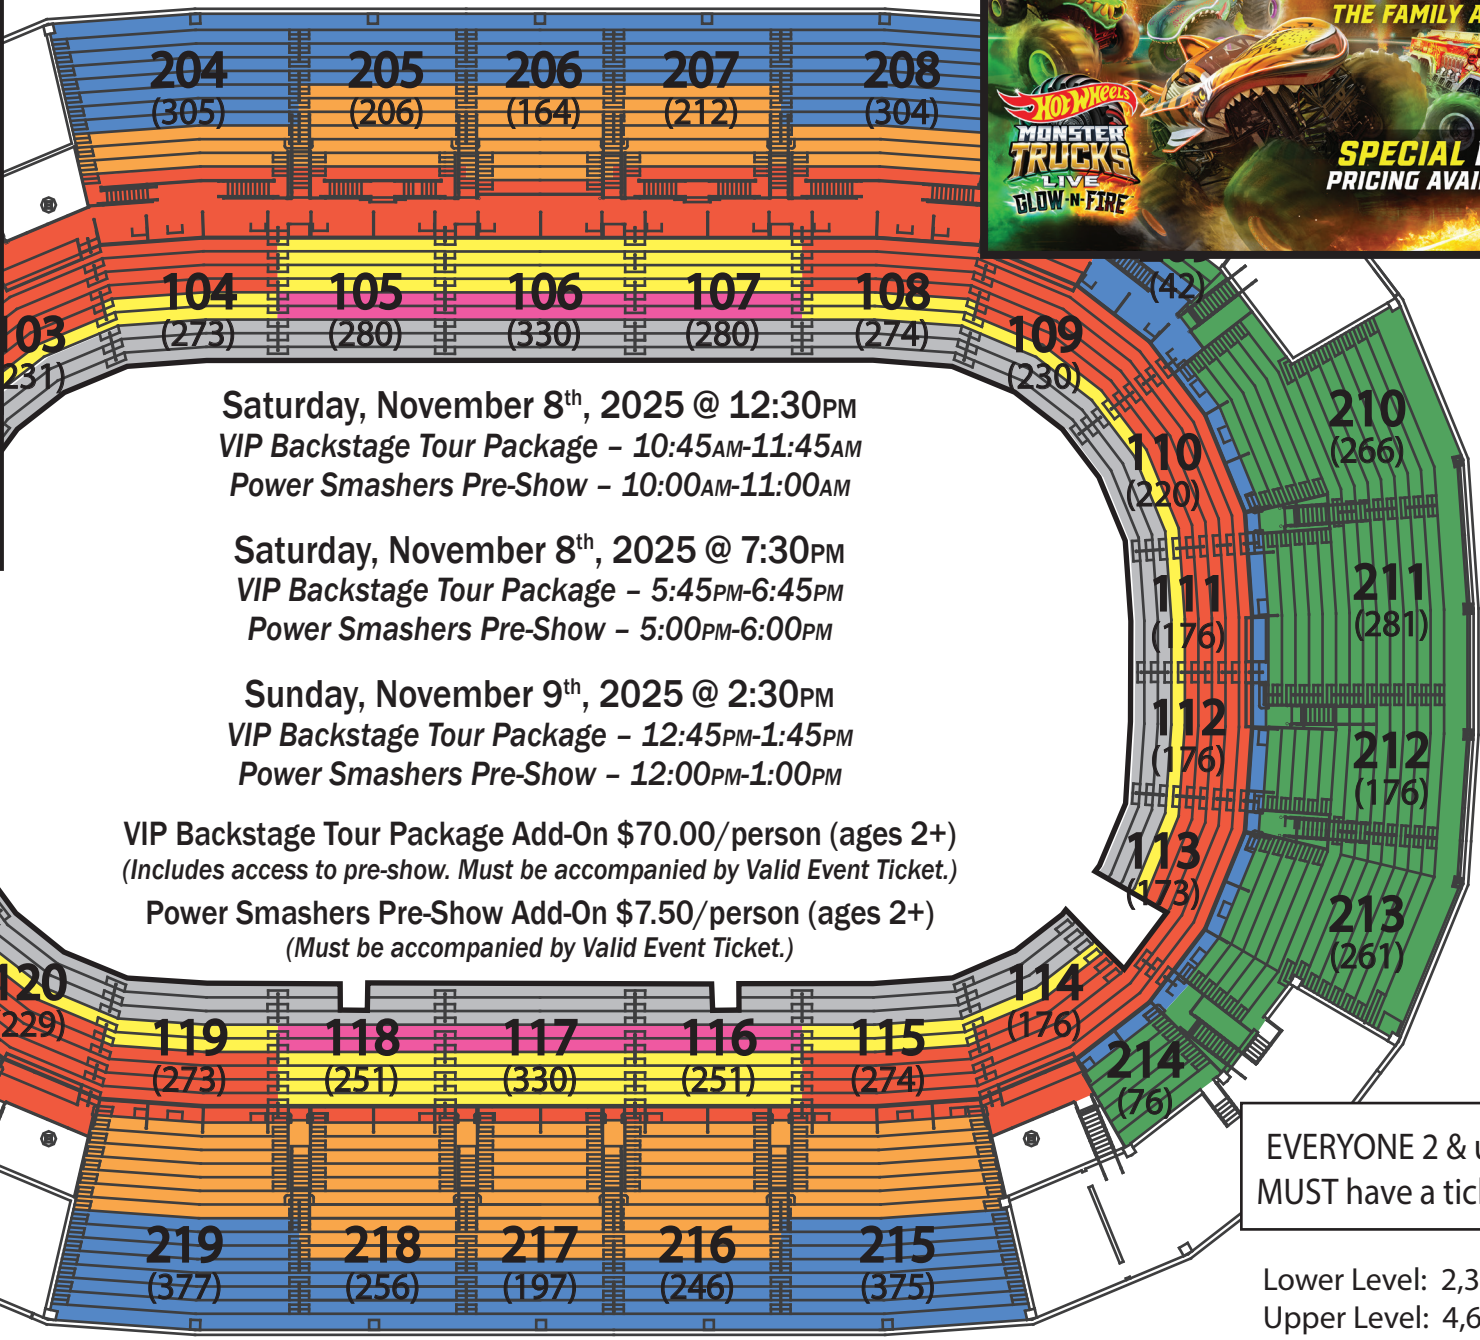

ADULT	CHILD
1 \$68.00	1 \$33.00
2 \$58.00	2 \$28.00
3 \$48.00	3 \$25.50
4 \$43.00	4 \$23.00
5 \$33.00	5 \$18.00
6 \$28.00	6 \$13.00

CHILD TICKET - AGES 2-12
 Maximum 3 child per 1 adult ticket.
 1 year and under free on an adult's lap.
 Prices subject to change.

****Ticket Prices Include \$3.00 in Fees****

Saturday, November 8th, 2025 @ 12:30PM
 VIP Backstage Tour Package - 10:45AM-11:45AM
 Power Smashers Pre-Show - 10:00AM-11:00AM

Saturday, November 8th, 2025 @ 7:30PM
 VIP Backstage Tour Package - 5:45PM-6:45PM
 Power Smashers Pre-Show - 5:00PM-6:00PM

Sunday, November 9th, 2025 @ 2:30PM
 VIP Backstage Tour Package - 12:45PM-1:45PM
 Power Smashers Pre-Show - 12:00PM-1:00PM

VIP Backstage Tour Package Add-On \$70.00/person (ages 2+)
 (Includes access to pre-show. Must be accompanied by Valid Event Ticket.)

Lower Level: 2,362
 Upper Level: 4,648
 Total: 7,010

Hot Wheels Monster Trucks Live Glow-N-Fire

November 8th - 9th, 2025

On sale: Friday, Mar. 7th @ 10AM
 Pre-sale: Mar. 5th 10AM - Mar. 6th 11:59PM