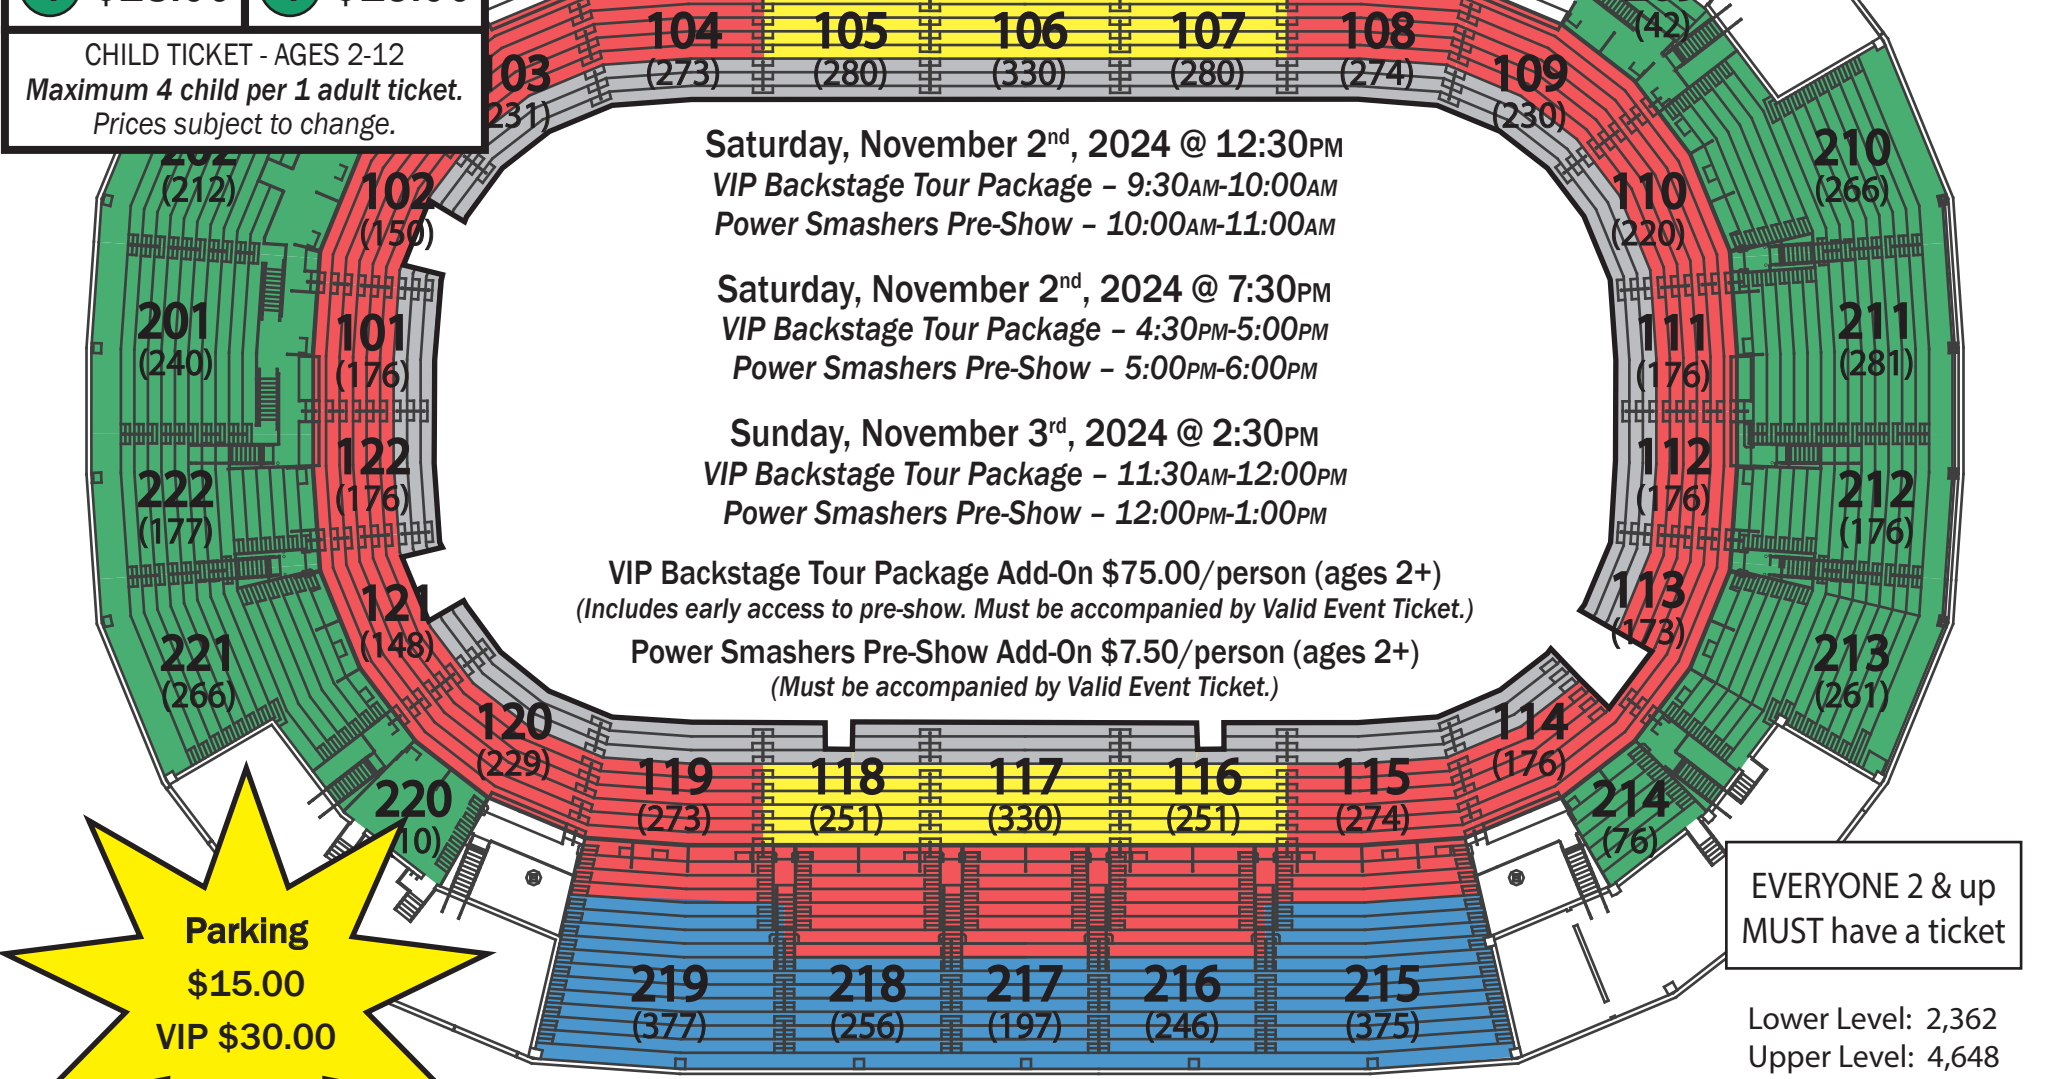

ADULT		CHILD	
1	\$63.00	1	\$18.00
2	\$46.00	2	\$13.00
3	\$36.00	3	\$13.00
4	\$28.00	4	\$13.00

CHILD TICKET - AGES 2-12
Maximum 4 child per 1 adult ticket.
Prices subject to change.

****Ticket Prices Include \$3.00 in Fees****

Sunday, November 3rd, 2024 @ 2:30PM
 VIP Backstage Tour Package - 11:30AM-12:00PM
 Power Smashers Pre-Show - 12:00PM-1:00PM

VIP Backstage Tour Package Add-On \$75.00/person (ages 2+)
(Includes early access to pre-show. Must be accompanied by Valid Event Ticket.)

Power Smashers Pre-Show Add-On \$7.50/person (ages 2+)
(Must be accompanied by Valid Event Ticket.)

Parking
 \$15.00
 VIP \$30.00

EVERYONE 2 & up
 MUST have a ticket

Lower Level: 2,362
 Upper Level: 4,648
 Total: 7,010

Hot Wheels Monster Trucks Live Glow Party
November 2nd - 3rd, 2024

On sale: Friday, Mar. 8th @ 10AM
 Pre-sale: Mar. 6th 10AM - Mar. 7th 10PM