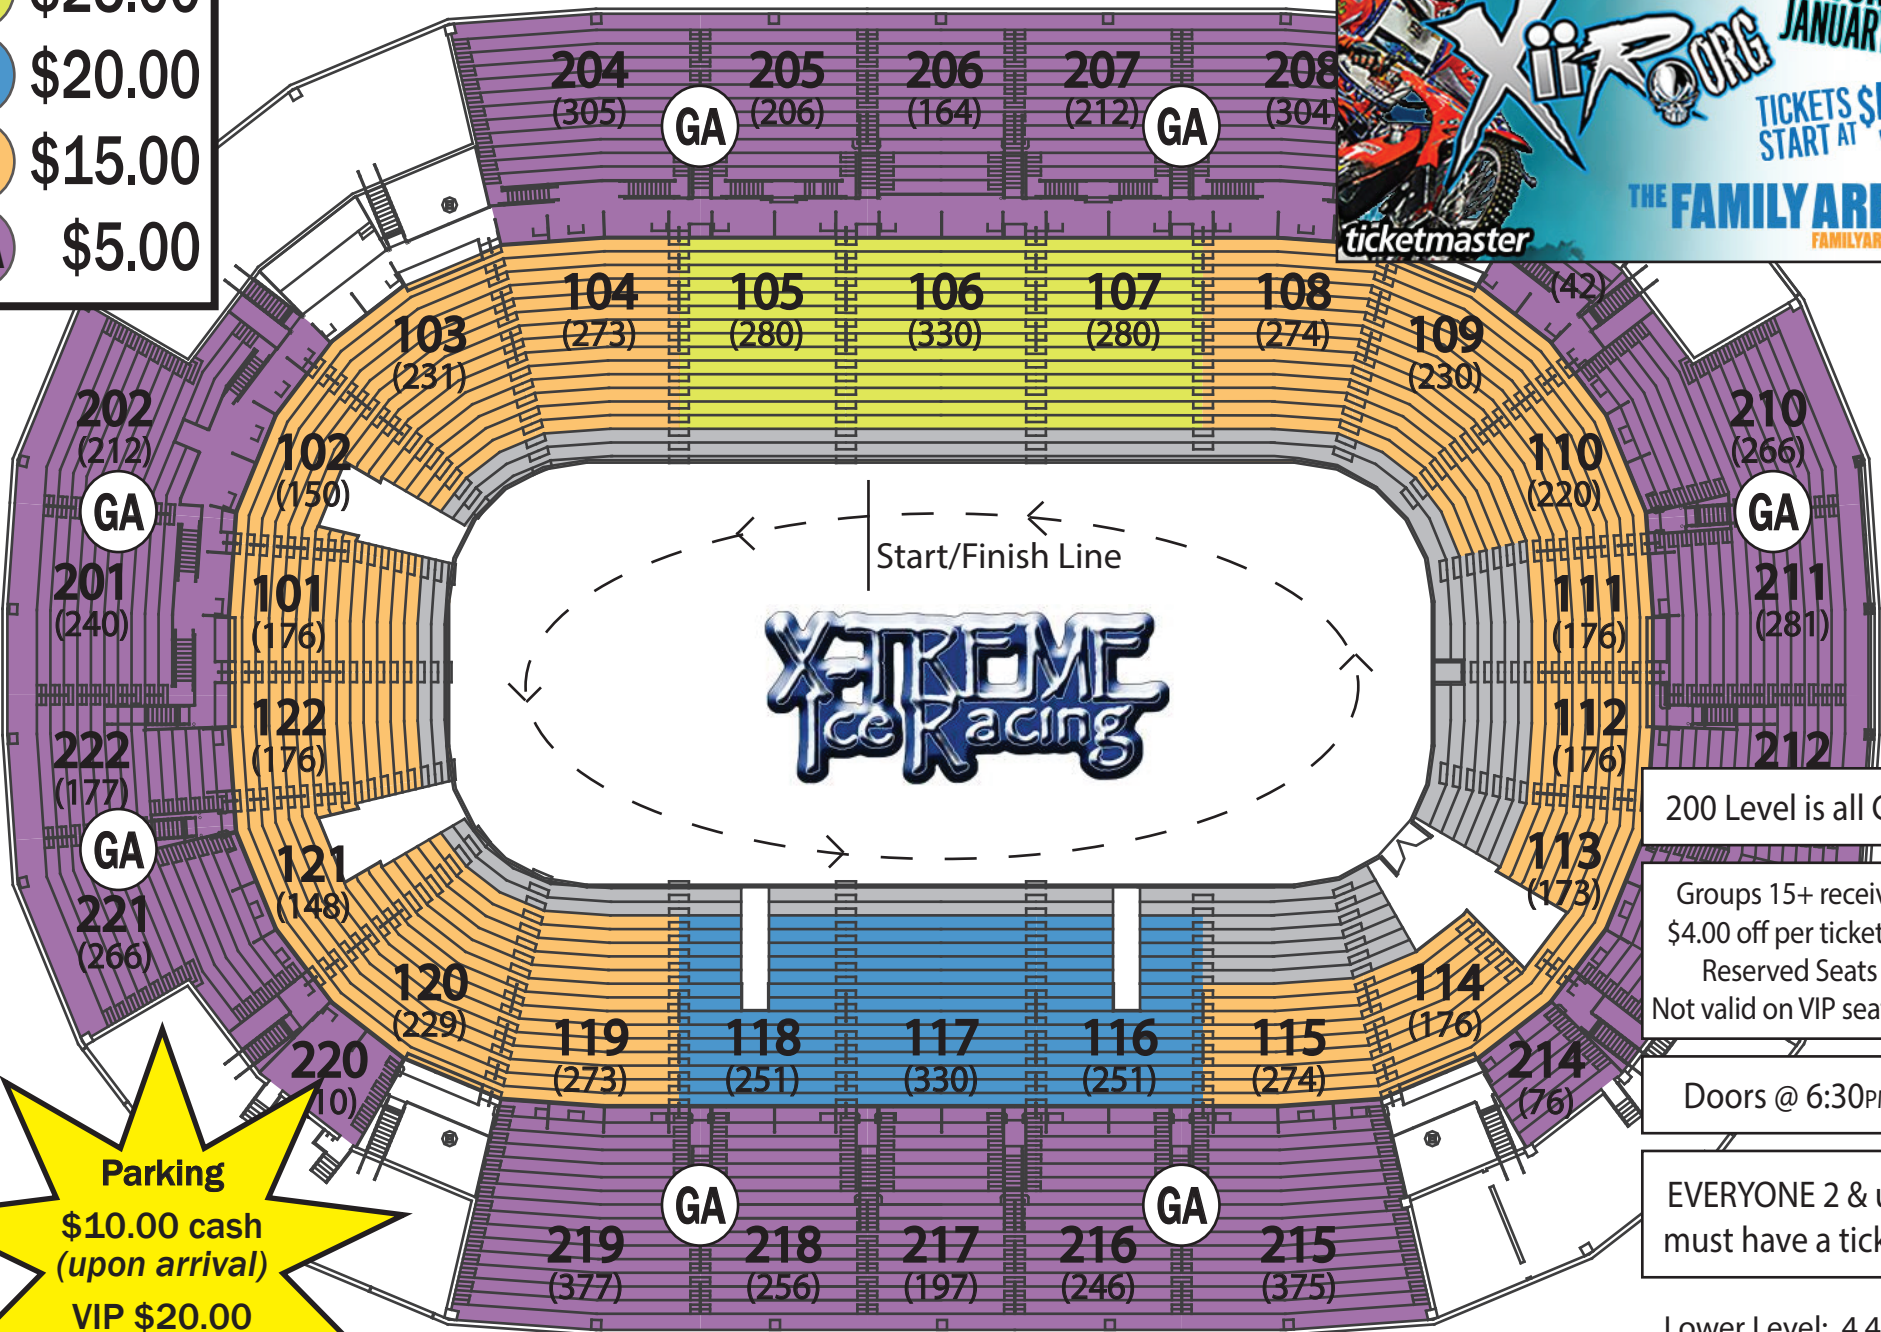

- 1 \$25.00
- 2 \$20.00
- 3 \$15.00
- GA \$5.00

\*\*Ticket Prices Include \$3.00 in Fees\*\*

**Parking**  
 \$10.00 cash  
*(upon arrival)*  
 VIP \$20.00

200 Level is all GA

Groups 15+ receive \$4.00 off per ticket in Reserved Seats  
 Not valid on VIP seating

Doors @ 6:30PM

EVERYONE 2 & up must have a ticket

Lower Level: 4,457  
 Upper Level: 4,600  
 Total: 9,057

Saturday, January 29<sup>th</sup>, 2022 @ 7:30PM

On-sale: Fri. 9/24 @ 10AM