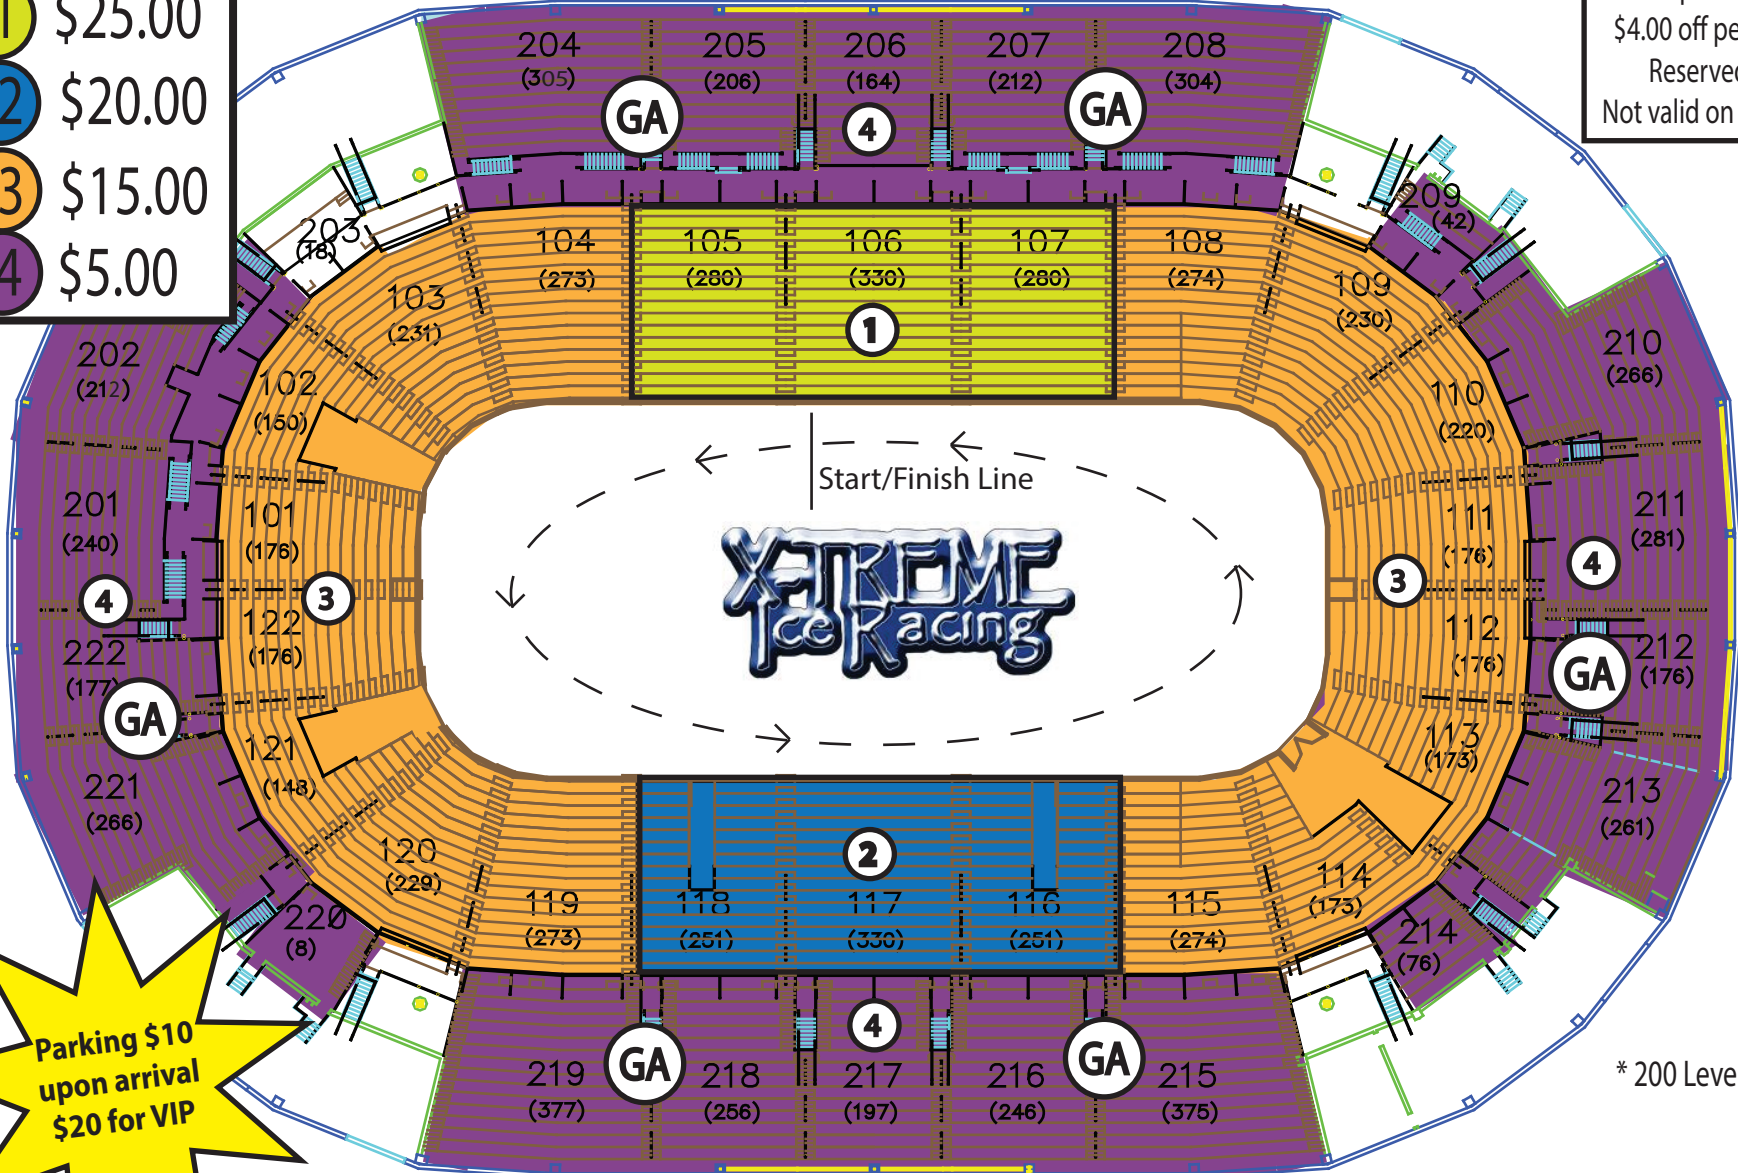

**\*\*Ticket Prices Include \$3.00 in Fees\*\***

- 1 \$25.00
- 2 \$20.00
- 3 \$15.00
- 4 \$5.00

Groups 15+ receive  
\$4.00 off per ticket in  
Reserved Seats  
Not valid on VIP seating

**Parking \$10 upon arrival \$20 for VIP**

\* 200 Level is all GA\*

**Xtreme International Ice Racing**  
Saturday January 26th, 2019 7:30 pm

On-sale Nov 2nd @ noon  
Pre-sale Nov. 1st @ 10a-10p