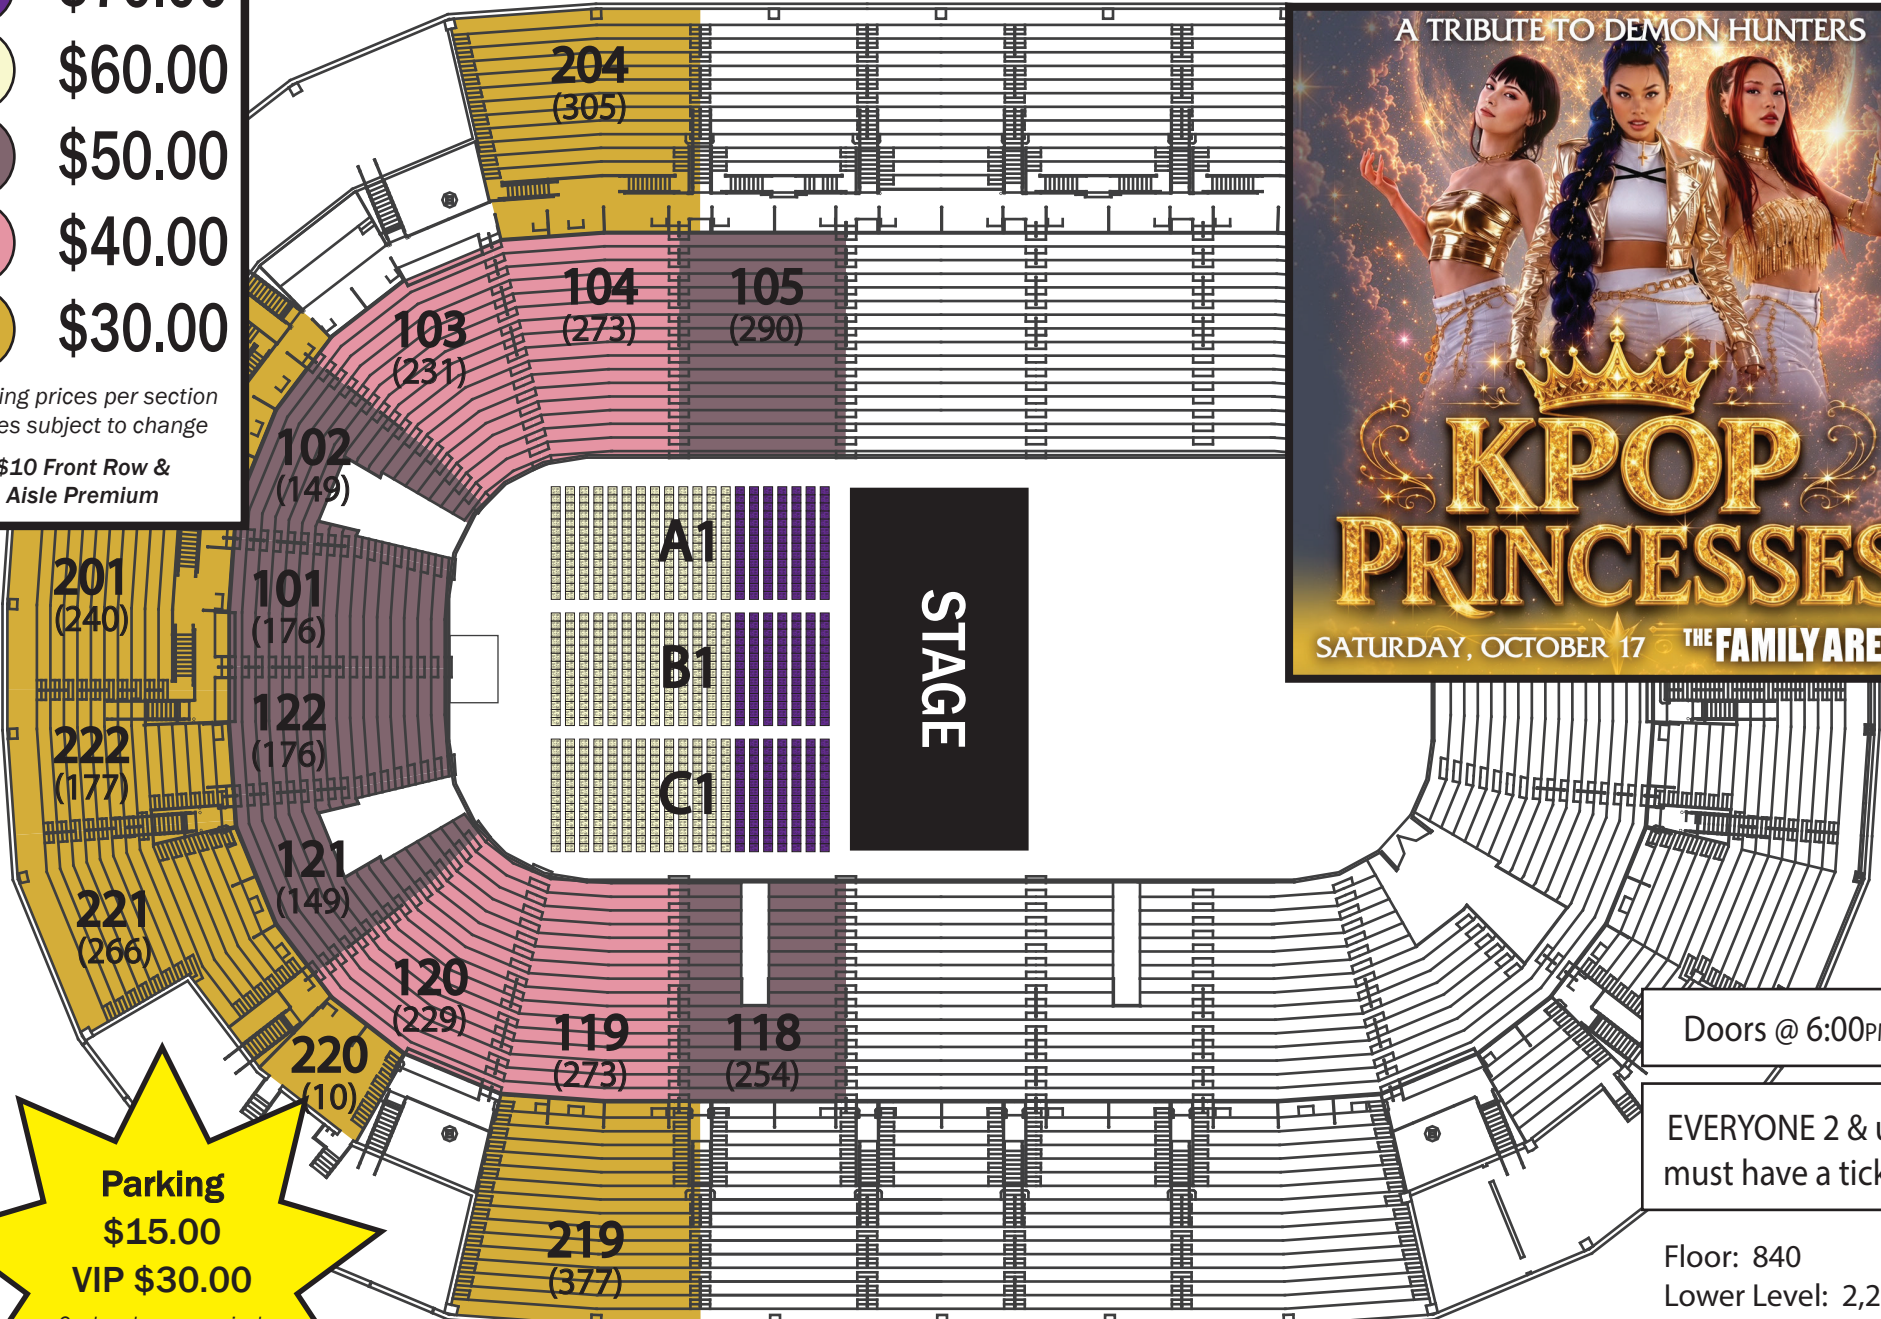

****Ticket Prices Include \$3.00 in Fees****

- 1** \$70.00
- 2** \$60.00
- 3** \$50.00
- 4** \$40.00
- 5** \$30.00

Starting prices per section
Prices subject to change

\$10 Front Row &
Aisle Premium

Parking
\$15.00
VIP \$30.00
Cash only upon arrival
or pre-pay on Ticketmaster

Doors @ 6:00PM

EVERYONE 2 & up
must have a ticket

Floor: 840
Lower Level: 2,200
Upper Level: 1,587
Total: 4,627

KPop Princesses
A Tribute to Demon Hunters
Saturday, October 17th, 2026 @ 7:00PM

On sale: Thursday, July 3rd @ 12PM
Pre-sale: Wednesday, July 2nd 10AM-10PM