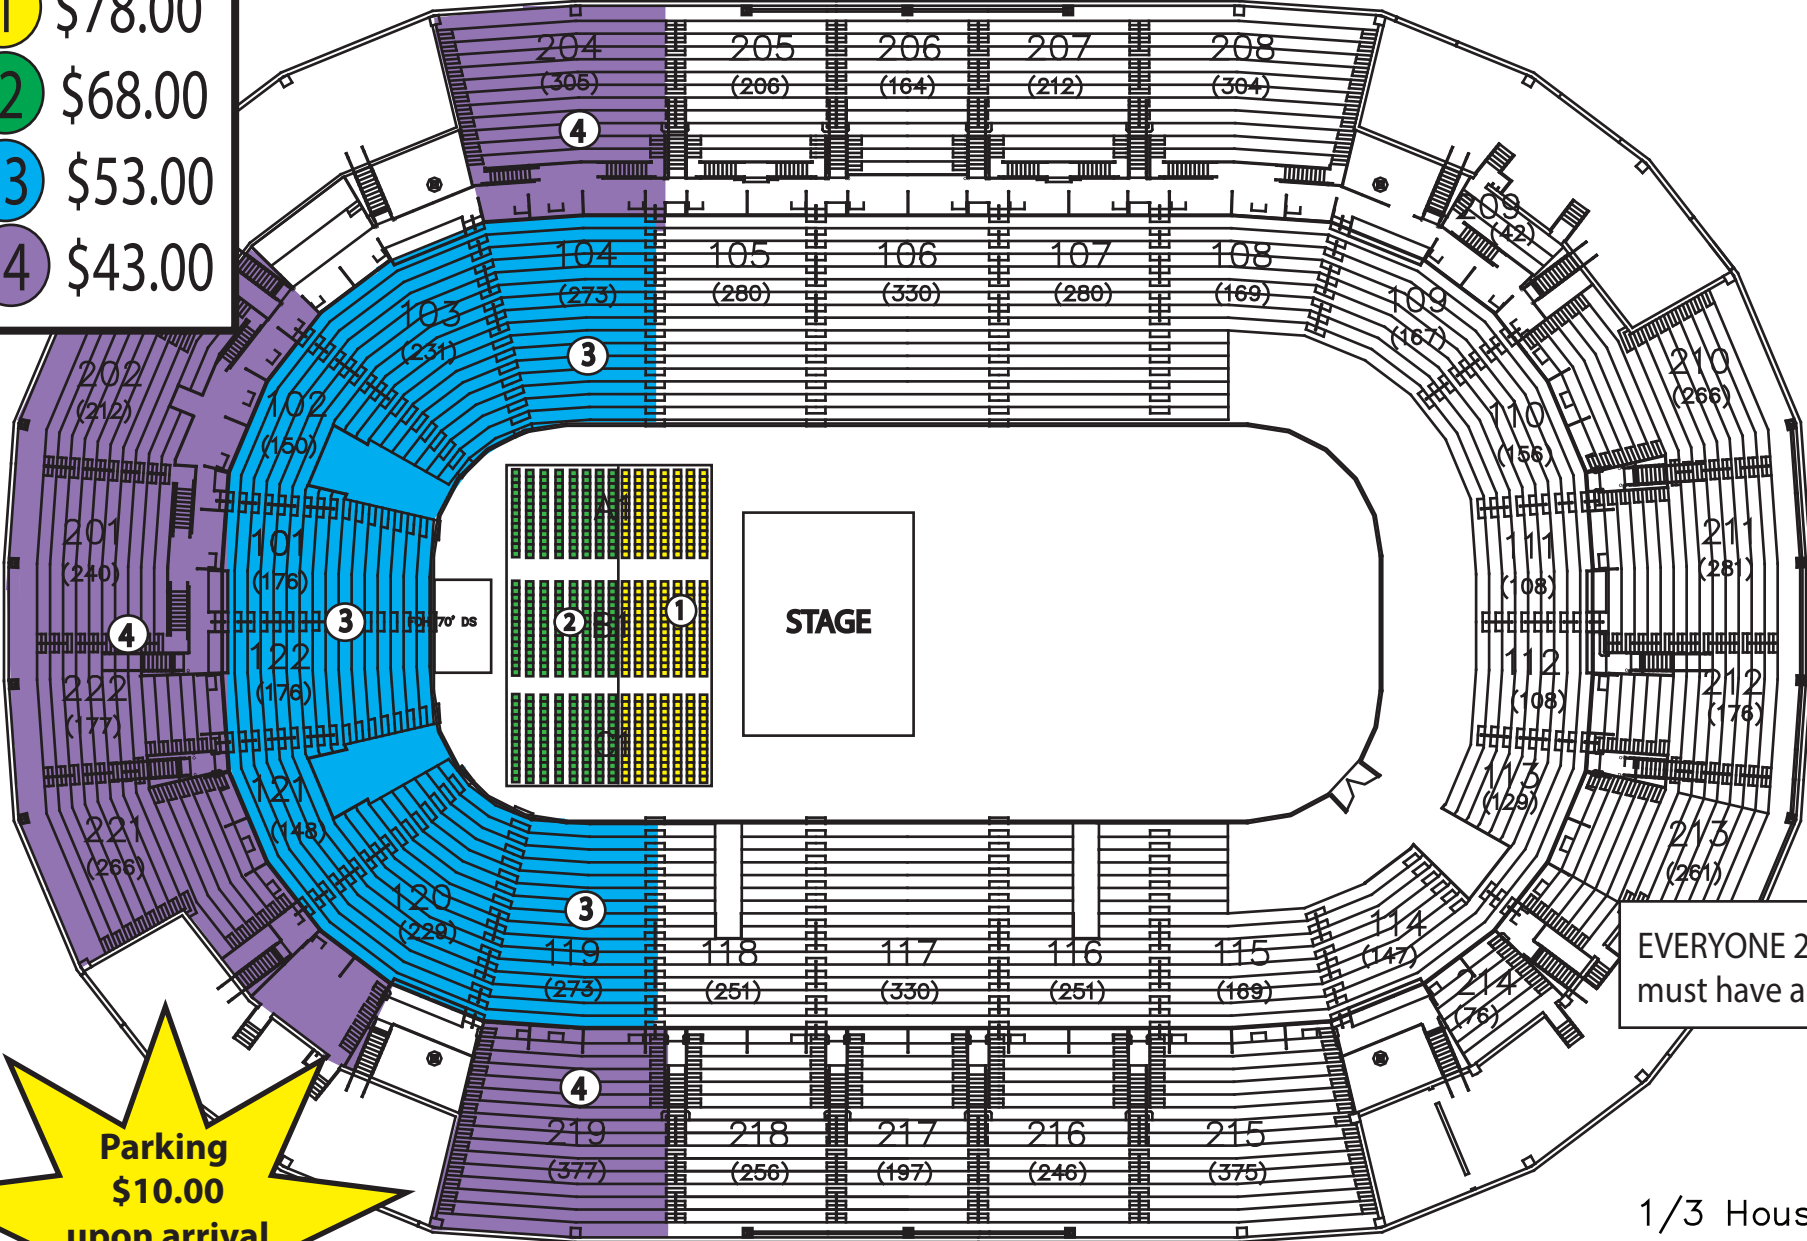

****Ticket Prices Include \$3.00 in Fees****

- 1** \$78.00
- 2** \$68.00
- 3** \$53.00
- 4** \$43.00

Parking
\$10.00
upon arrival
VIP
\$20.00

EVERYONE 2 & up
must have a ticket

1/3 House Setup
Floor Cap.: 630
Lower Level: 1656
Upper Level: 1577
Total Cap.: 3863

Legends of Country

Saturday Oct. 19th, 2019 7:00 pm

On-sale Feb. 15th @ 10am
Pre-sale Feb. 14th 10am-10pm