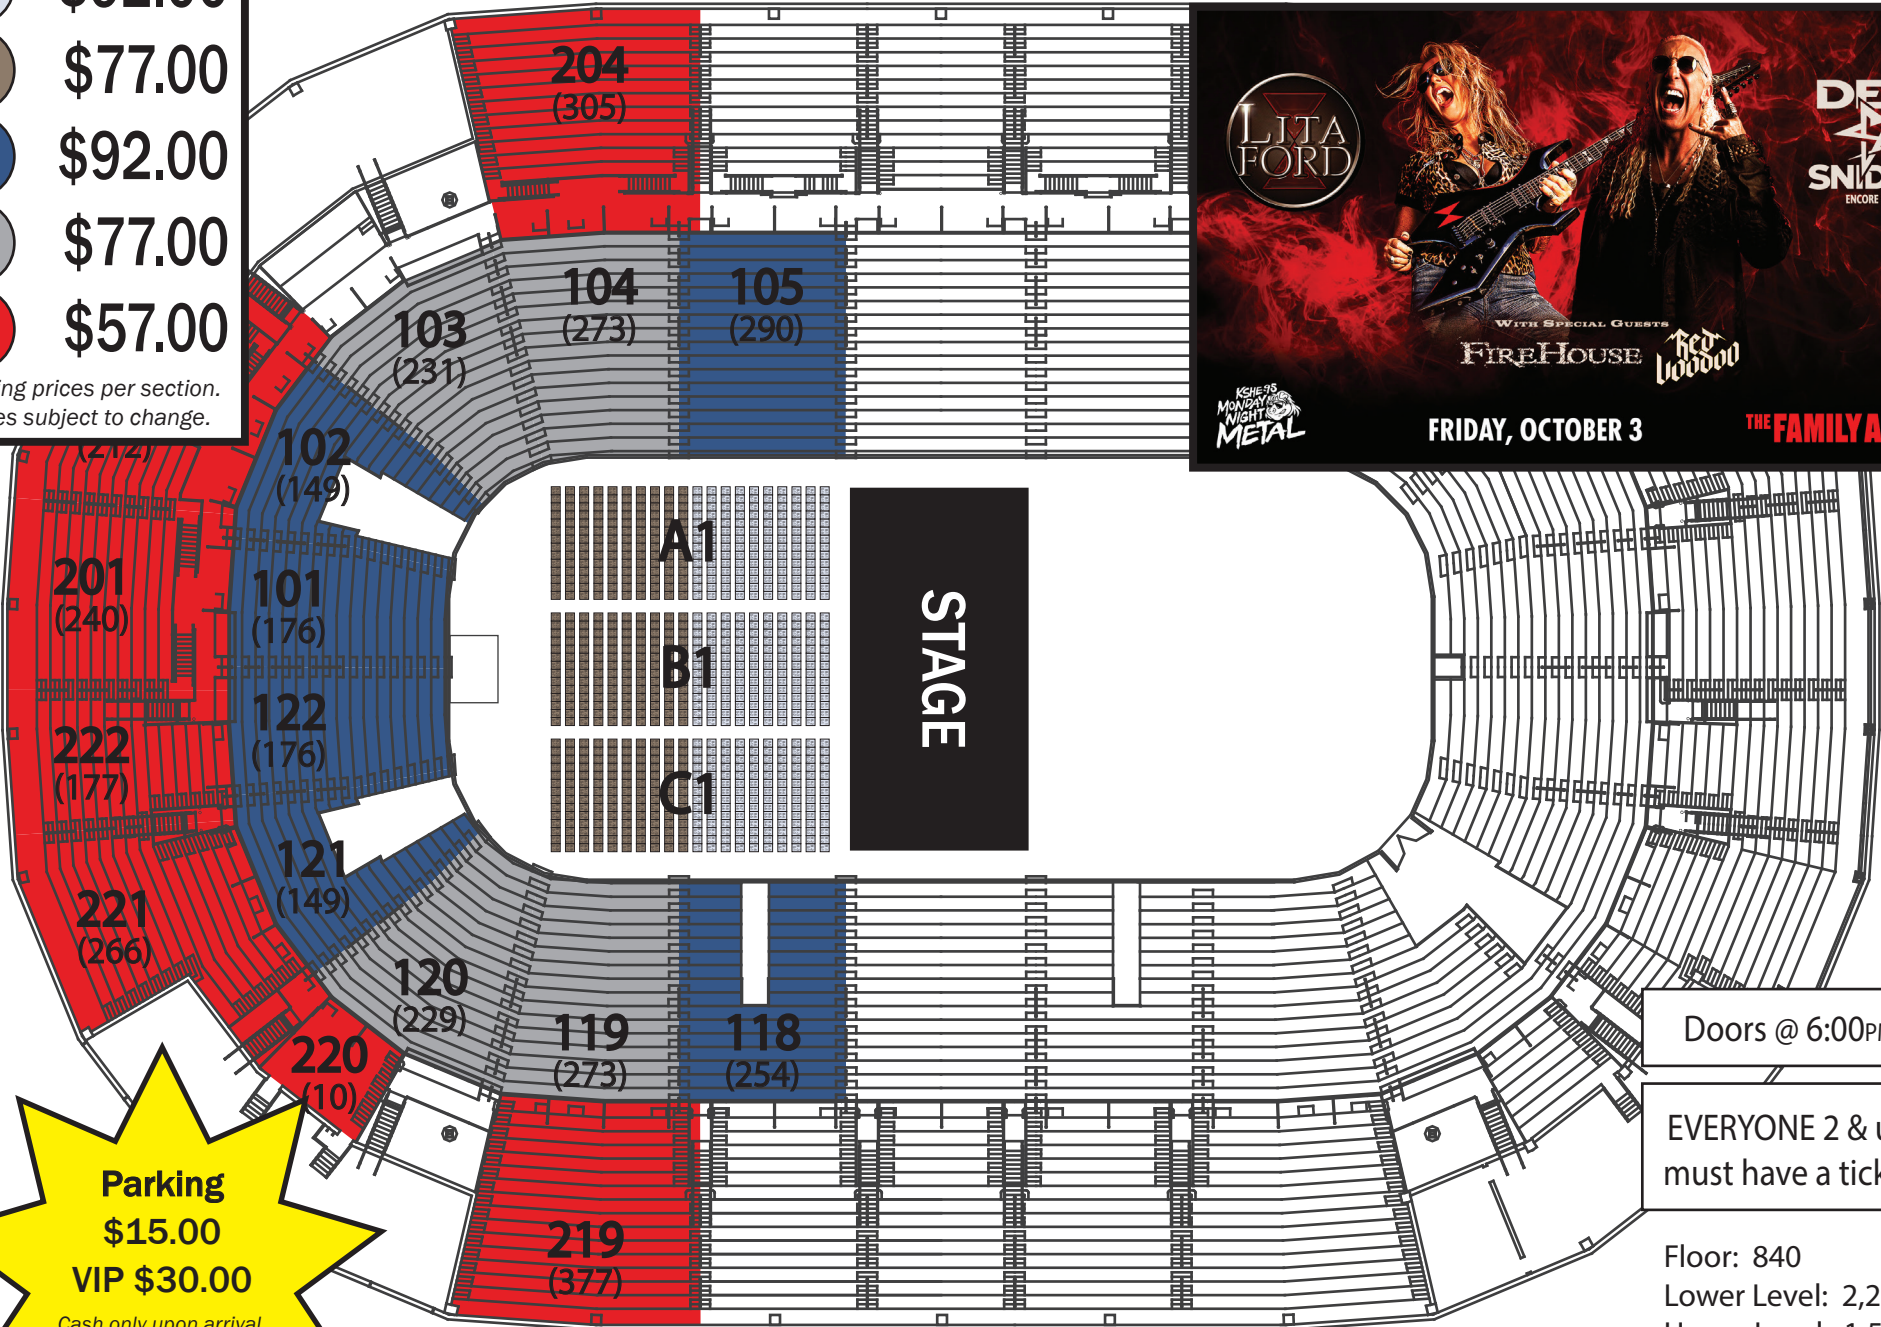

****Ticket Prices Include \$3.00 in Fees****

- 1 \$92.00
- 2 \$77.00
- 3 \$92.00
- 4 \$77.00
- 5 \$57.00

Starting prices per section.
Prices subject to change.

Parking
\$15.00
VIP \$30.00
Cash only upon arrival
or pre-pay on Ticketmaster

Doors @ 6:00PM
EVERYONE 2 & up
must have a ticket

Floor: 840
Lower Level: 2,200
Upper Level: 1,587
Total: 4,627

Lita Ford & Dee Snider
with Special Guests: *FireHouse & Red Voodoo*
Friday, October 3rd, 2025 @ 7:00PM

On sale: Friday, Mar. 21st @ 12PM
Pre-sale: Thursday, Mar. 20th 10AM-10PM