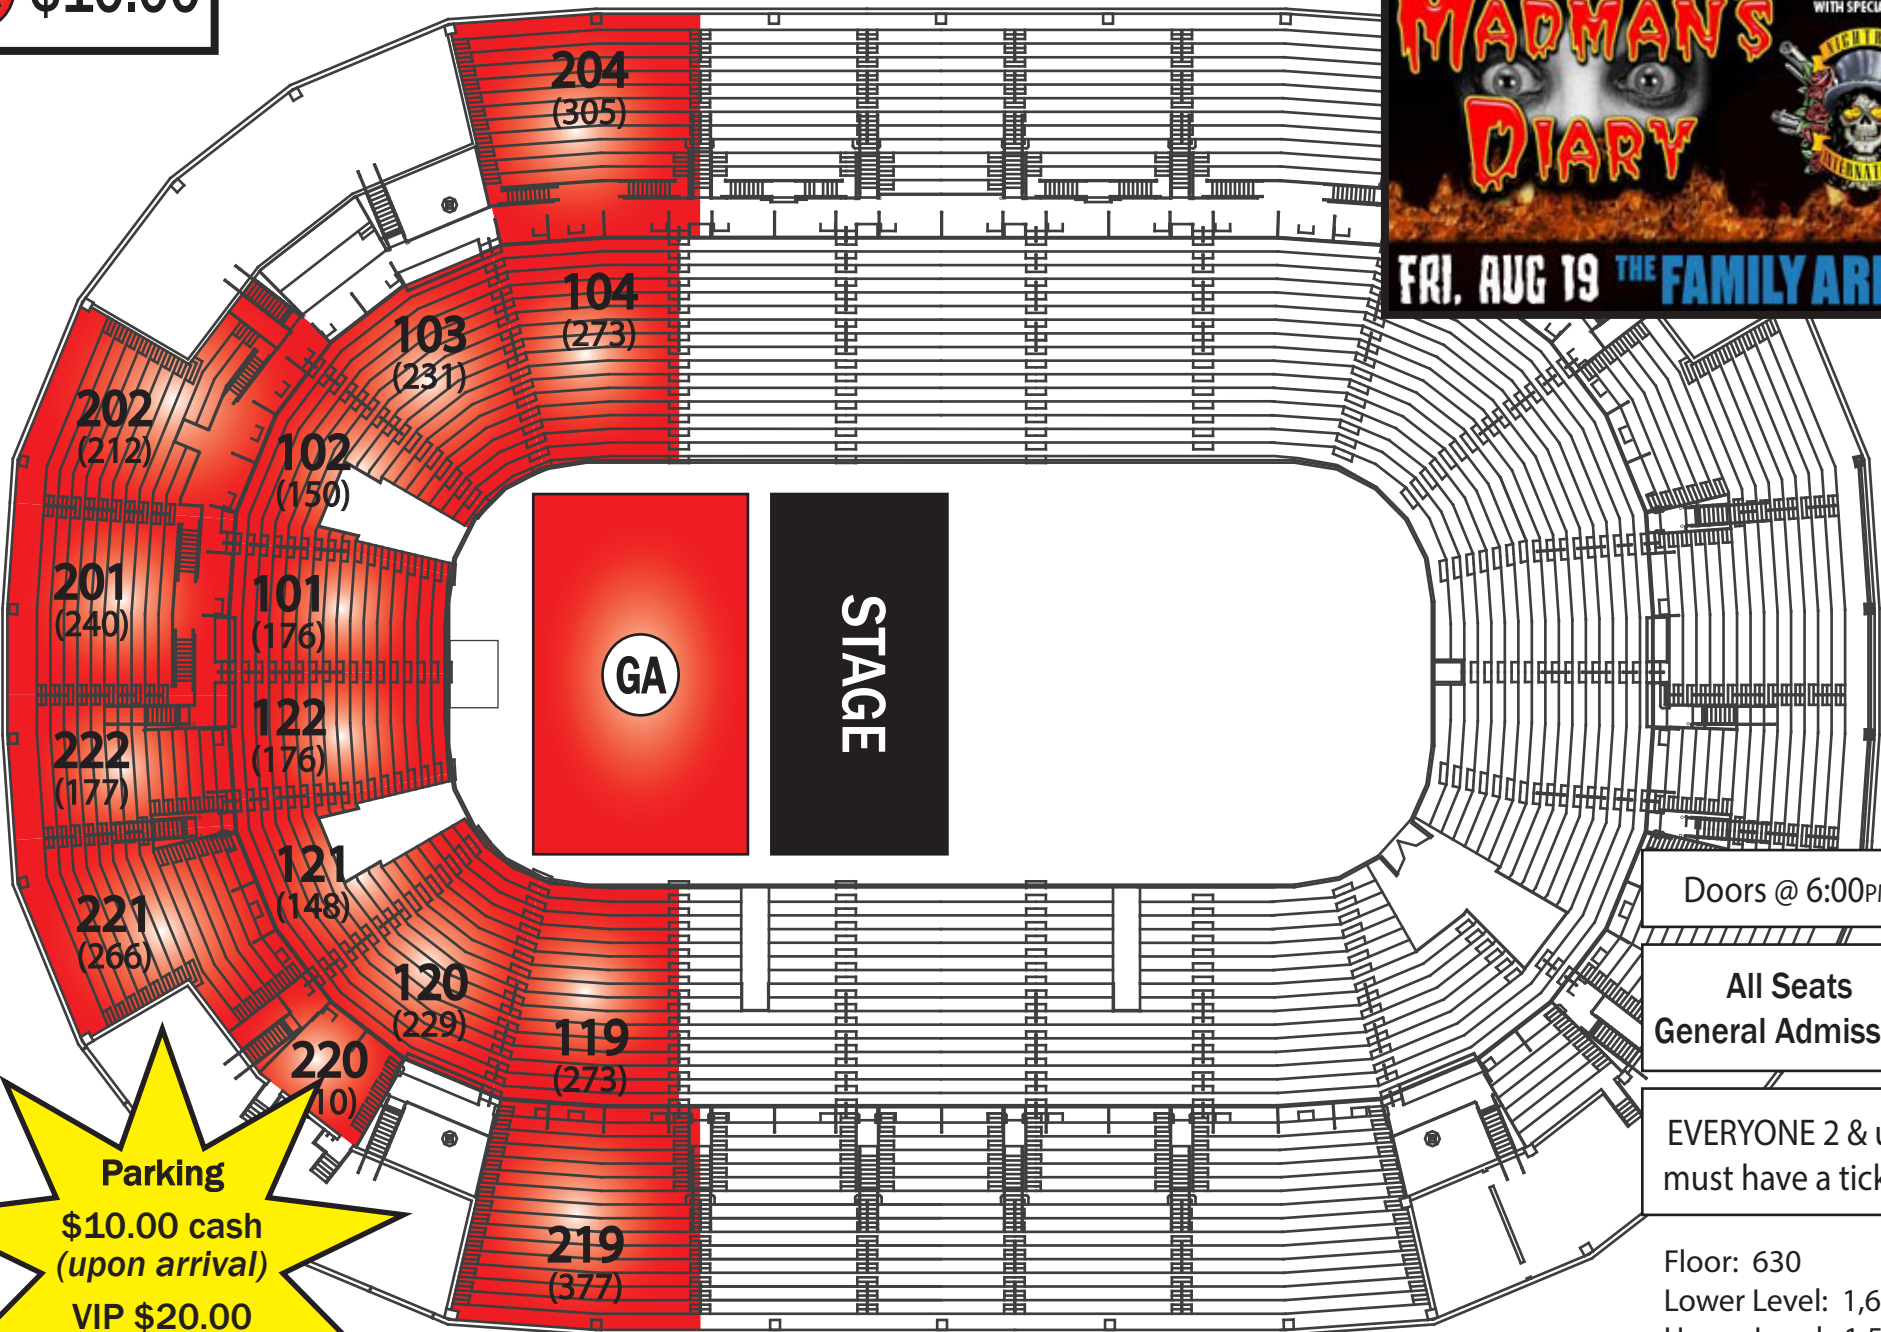

**GA \$10.00**

**\*\*Ticket Prices Include \$3.00 in Fees\*\***

**Parking**  
\$10.00 cash  
(upon arrival)  
VIP \$20.00

Doors @ 6:00PM  
All Seats  
General Admission  
EVERYONE 2 & up  
must have a ticket

Floor: 630  
Lower Level: 1,656  
Upper Level: 1,587  
Total: 3,873

**Madman's Diary: A Tribute to Ozzy Osbourne**  
with Nightrain International: A Tribute to Guns N Roses  
Friday, August 19<sup>th</sup>, 2022 @ 7:00PM