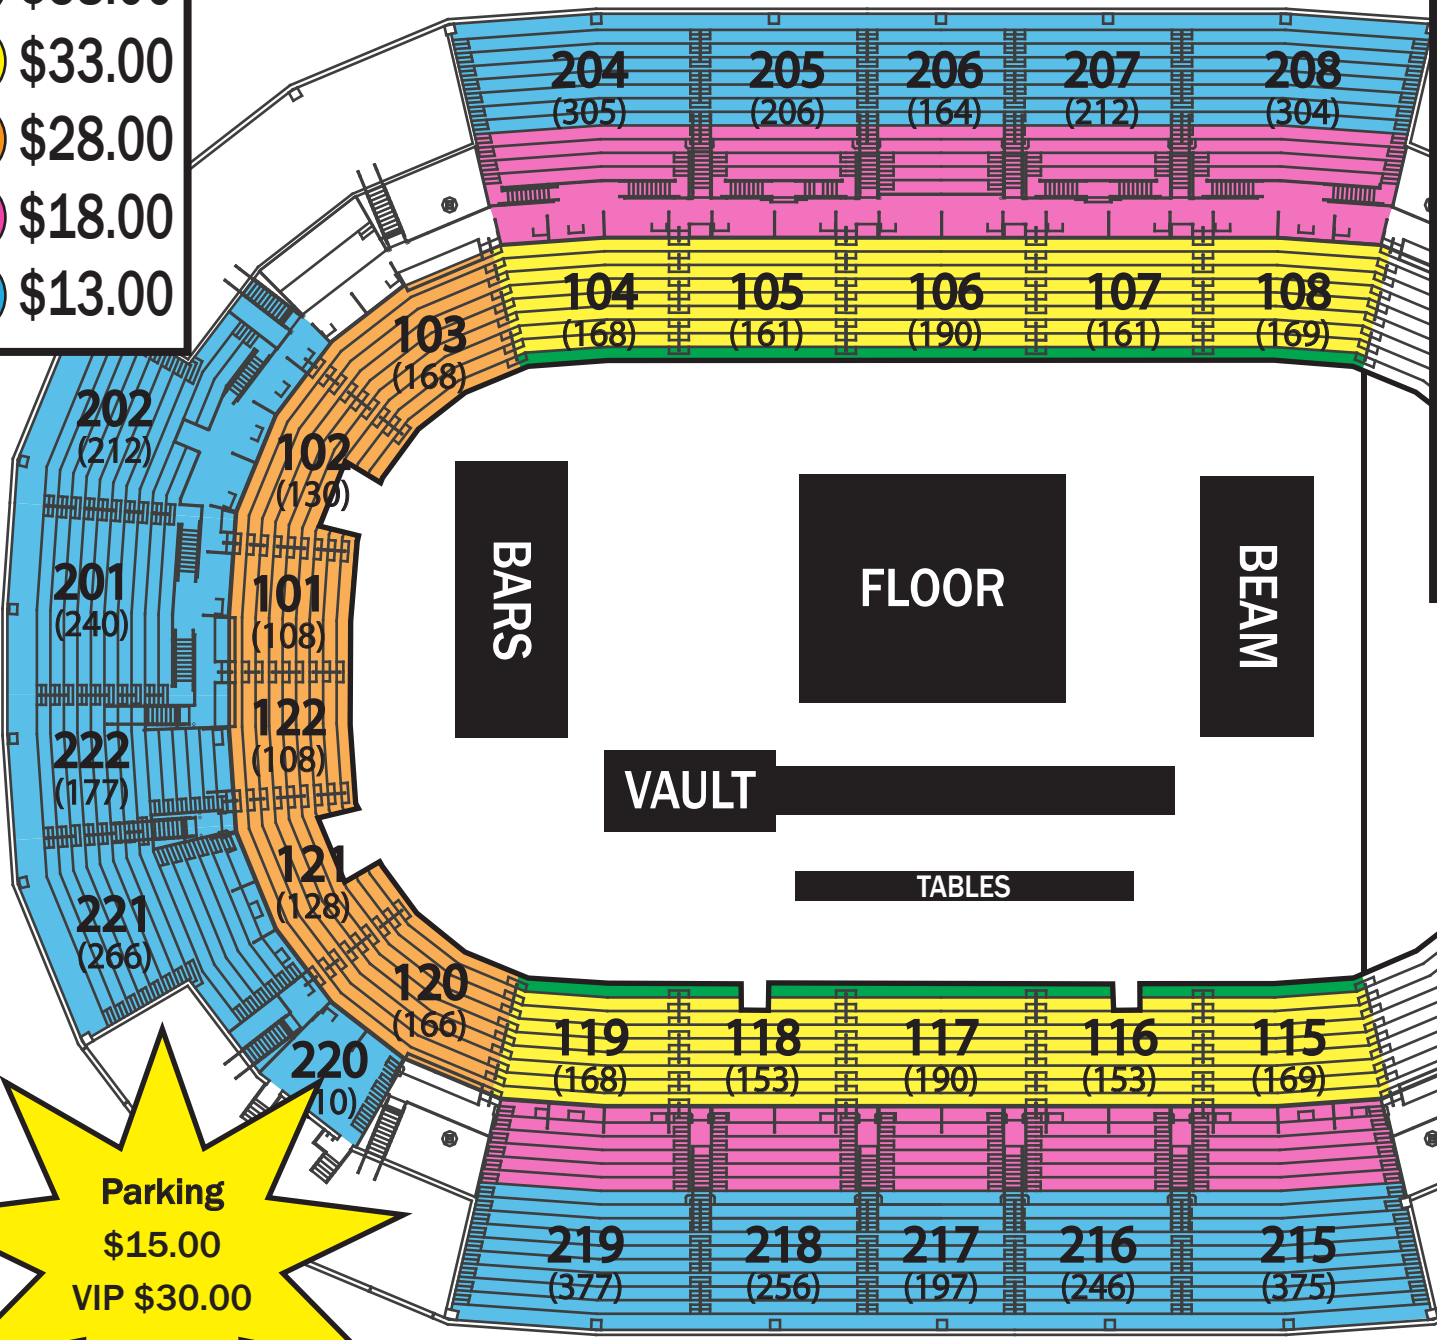

Ticket Prices Include \$3.00 in Fees

- 1 \$38.00
- 2 \$33.00
- 3 \$28.00
- 4 \$18.00
- 5 \$13.00

Parking
 \$15.00
 VIP \$30.00

EVERYONE 2 & up
 MUST have a ticket

Lower Level: 2,490
 Upper Level: 3,546
 Total: 6,036

Mizzou to the Lou Quad
 Missouri • Florida • Illinois • Lindenwood
 Friday, February 16th, 2024 @ 6:00PM

On sale: Thursday, Jan. 11th @ 10AM
 Pre-sale: Jan. 9th 10AM - Jan. 10th 10PM