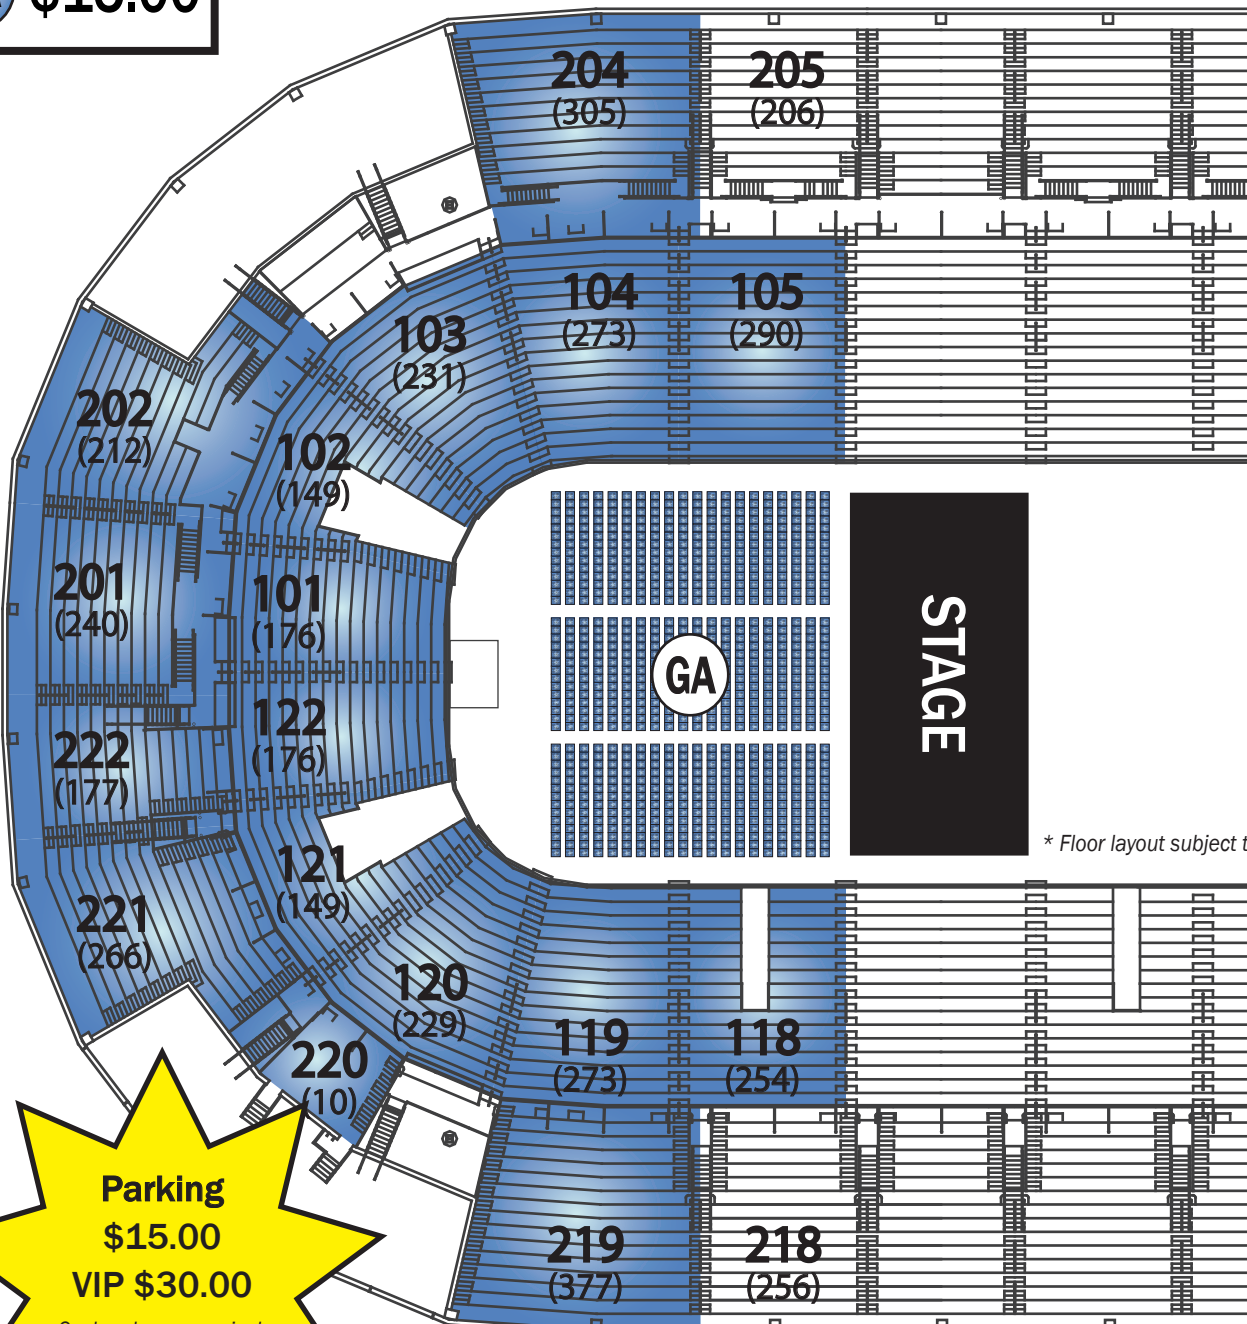

GA \$15.00

\*\*Ticket Prices Include \$3.00 in Fees\*\*

\* Floor layout subject to change.

**Parking**  
\$15.00  
VIP \$30.00

Cash only upon arrival  
or pre-pay on Ticketmaster

Doors @ 6:00 pm

All Seats  
General Admission

EVERYONE 2 & up  
must have a ticket

Floor: 840  
Lower Level: 2,187  
Upper Level: 2,048  
Total: 5,075

**Mr. Blue Sky: A Tribute to ELO**  
with *The Breakdownns*  
Friday, May 1<sup>st</sup>, 2026 @ 7:00PM