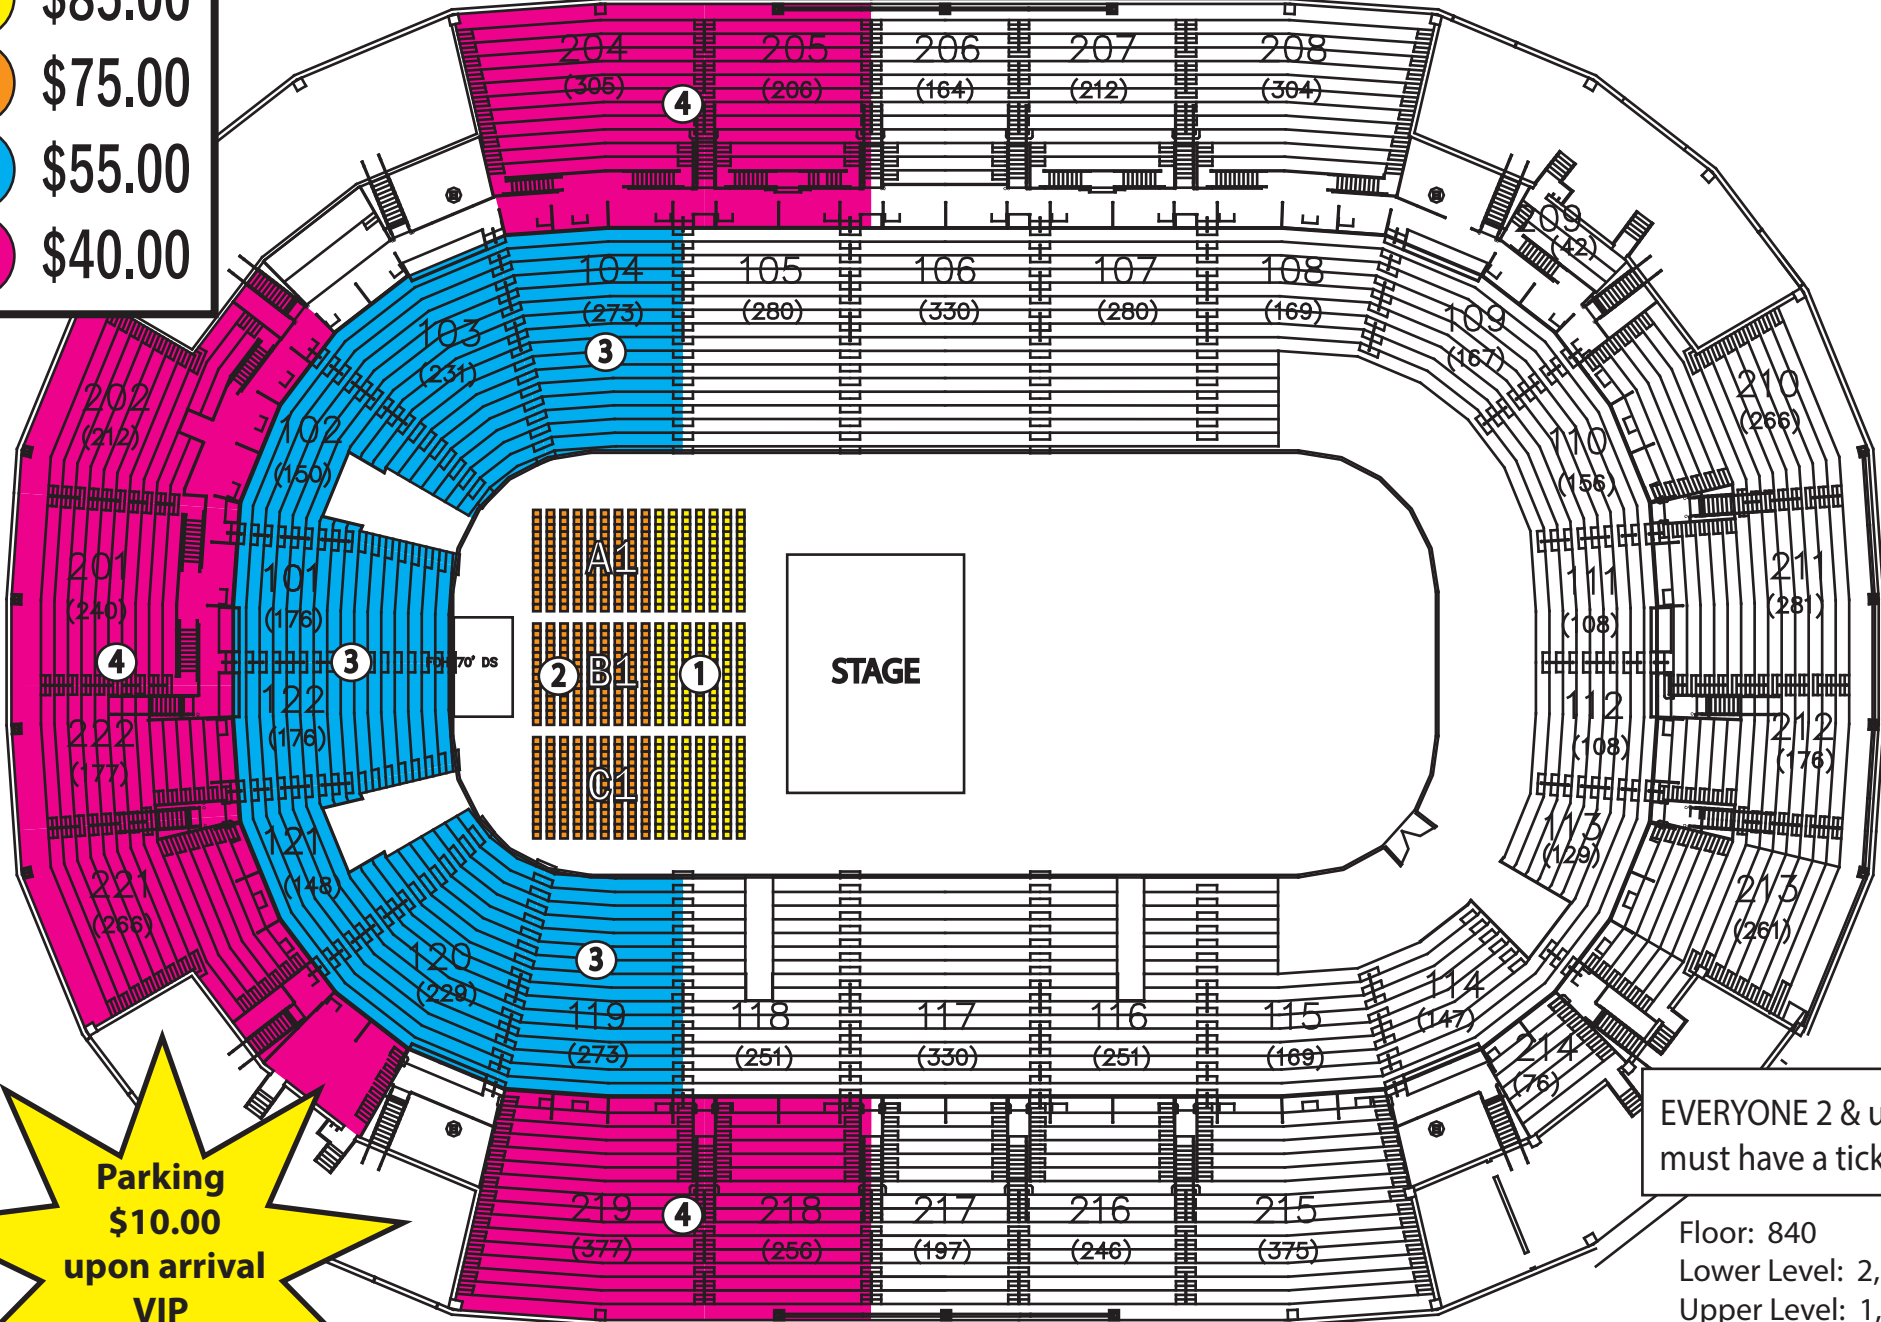

****Ticket Prices Include \$3.00 in Fees****

- 1** \$85.00
- 2** \$75.00
- 3** \$55.00
- 4** \$40.00

Parking \$10.00 upon arrival
VIP \$20.00

EVERYONE 2 & up must have a ticket

Floor: 840
Lower Level: 2,187
Upper Level: 1,577
Total: 4,604