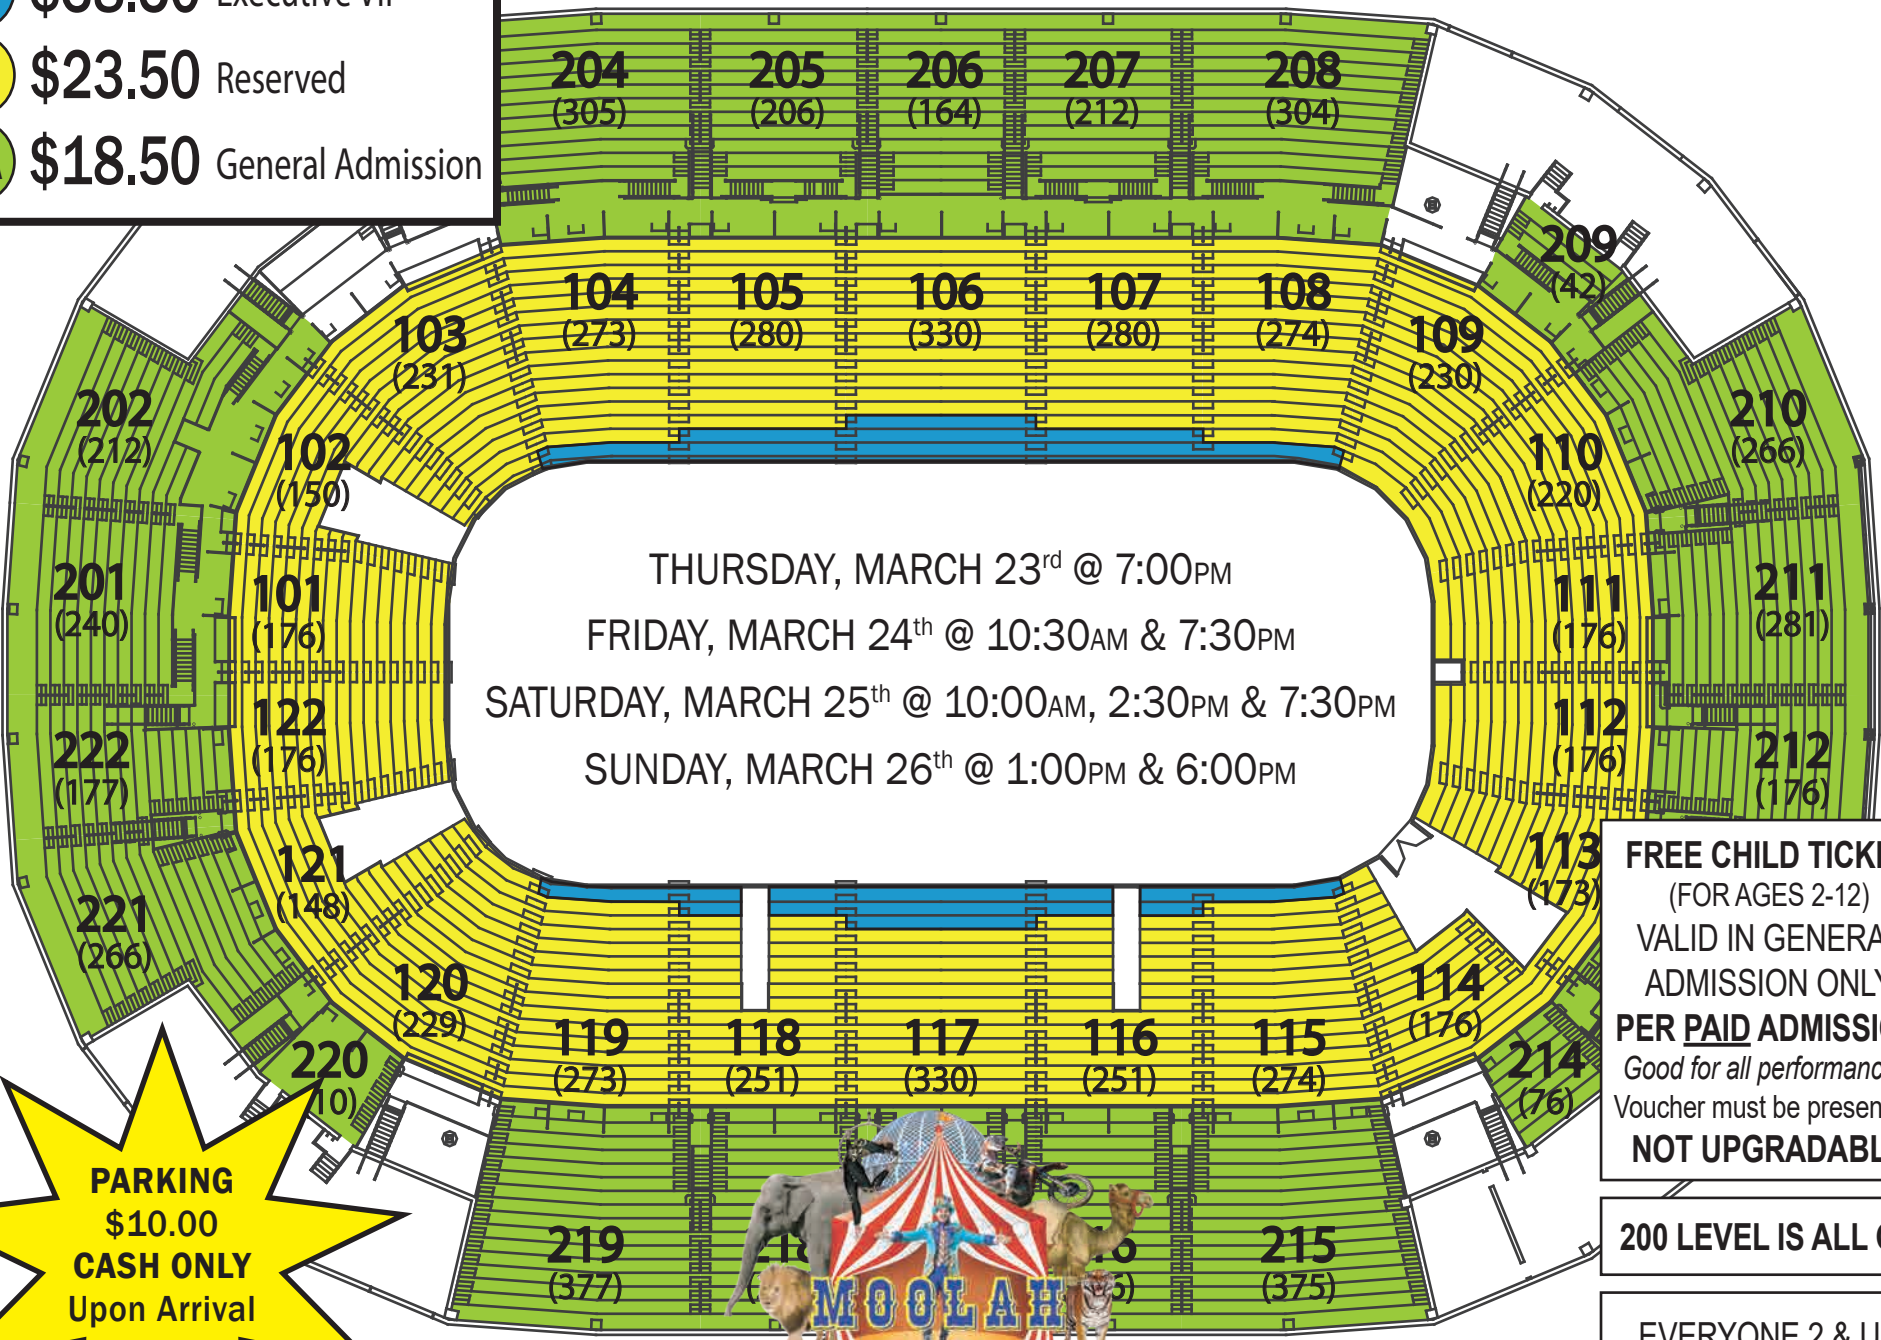

**\*\*Ticket Prices Include \$3.50 in Fees\*\***

- 1** \$38.50 Executive VIP
- 2** \$23.50 Reserved
- GA** \$18.50 General Admission

THURSDAY, MARCH 23<sup>rd</sup> @ 7:00PM  
FRIDAY, MARCH 24<sup>th</sup> @ 10:30AM & 7:30PM  
SATURDAY, MARCH 25<sup>th</sup> @ 10:00AM, 2:30PM & 7:30PM  
SUNDAY, MARCH 26<sup>th</sup> @ 1:00PM & 6:00PM

**PARKING**  
\$10.00  
CASH ONLY  
Upon Arrival

**FREE CHILD TICKET**  
(FOR AGES 2-12)  
VALID IN GENERAL  
ADMISSION ONLY  
**PER PAID ADMISSION**  
Good for all performances.  
Voucher must be presented.  
**NOT UPGRADABLE**

**200 LEVEL IS ALL GA**

**EVERYONE 2 & UP  
MUST HAVE A TICKET**

**March 23<sup>rd</sup>-26<sup>th</sup>, 2023**

On-sale: Friday, Dec. 23rd @ 10am