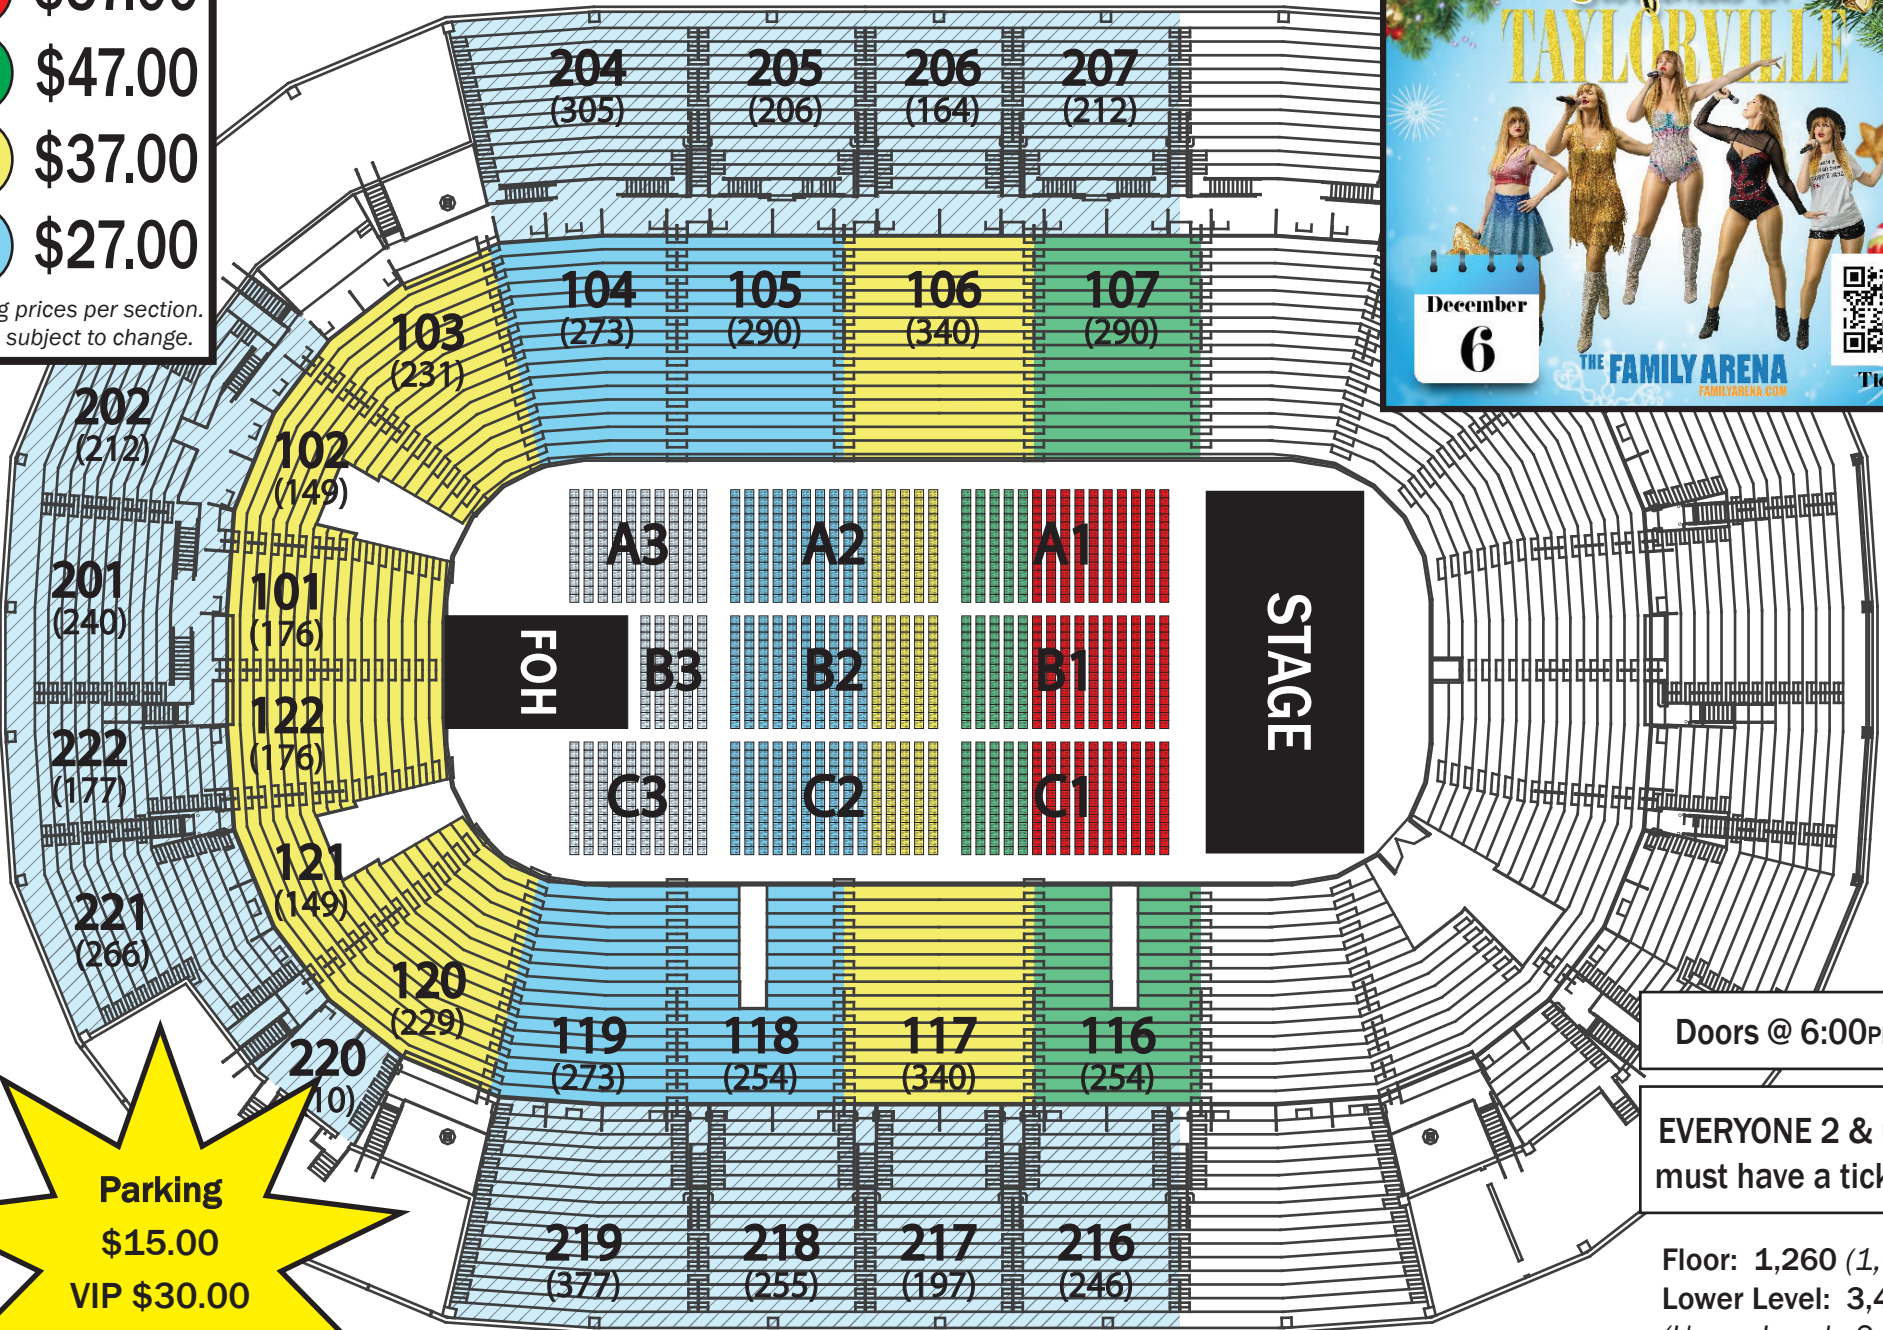

Ticket Prices Include \$3.00 in Fees

- 1 \$57.00
- 2 \$47.00
- 3 \$37.00
- 4 \$27.00

Starting prices per section.
Prices subject to change.

Parking
\$15.00
VIP \$30.00

Doors @ 6:00PM

EVERYONE 2 & up
must have a ticket

Floor: 1,260 (1,610)
Lower Level: 3,424
(Upper Level: 2,867)
Total: 4,684 (7,901)

Swiftmas in Taylorville

A Tribute to Taylor Swift

Friday, December 6th, 2024 @ 7:00PM

On sale: Friday, Sept. 27th @ 12PM

Pre-sale: Sept. 26th 10AM to 10PM