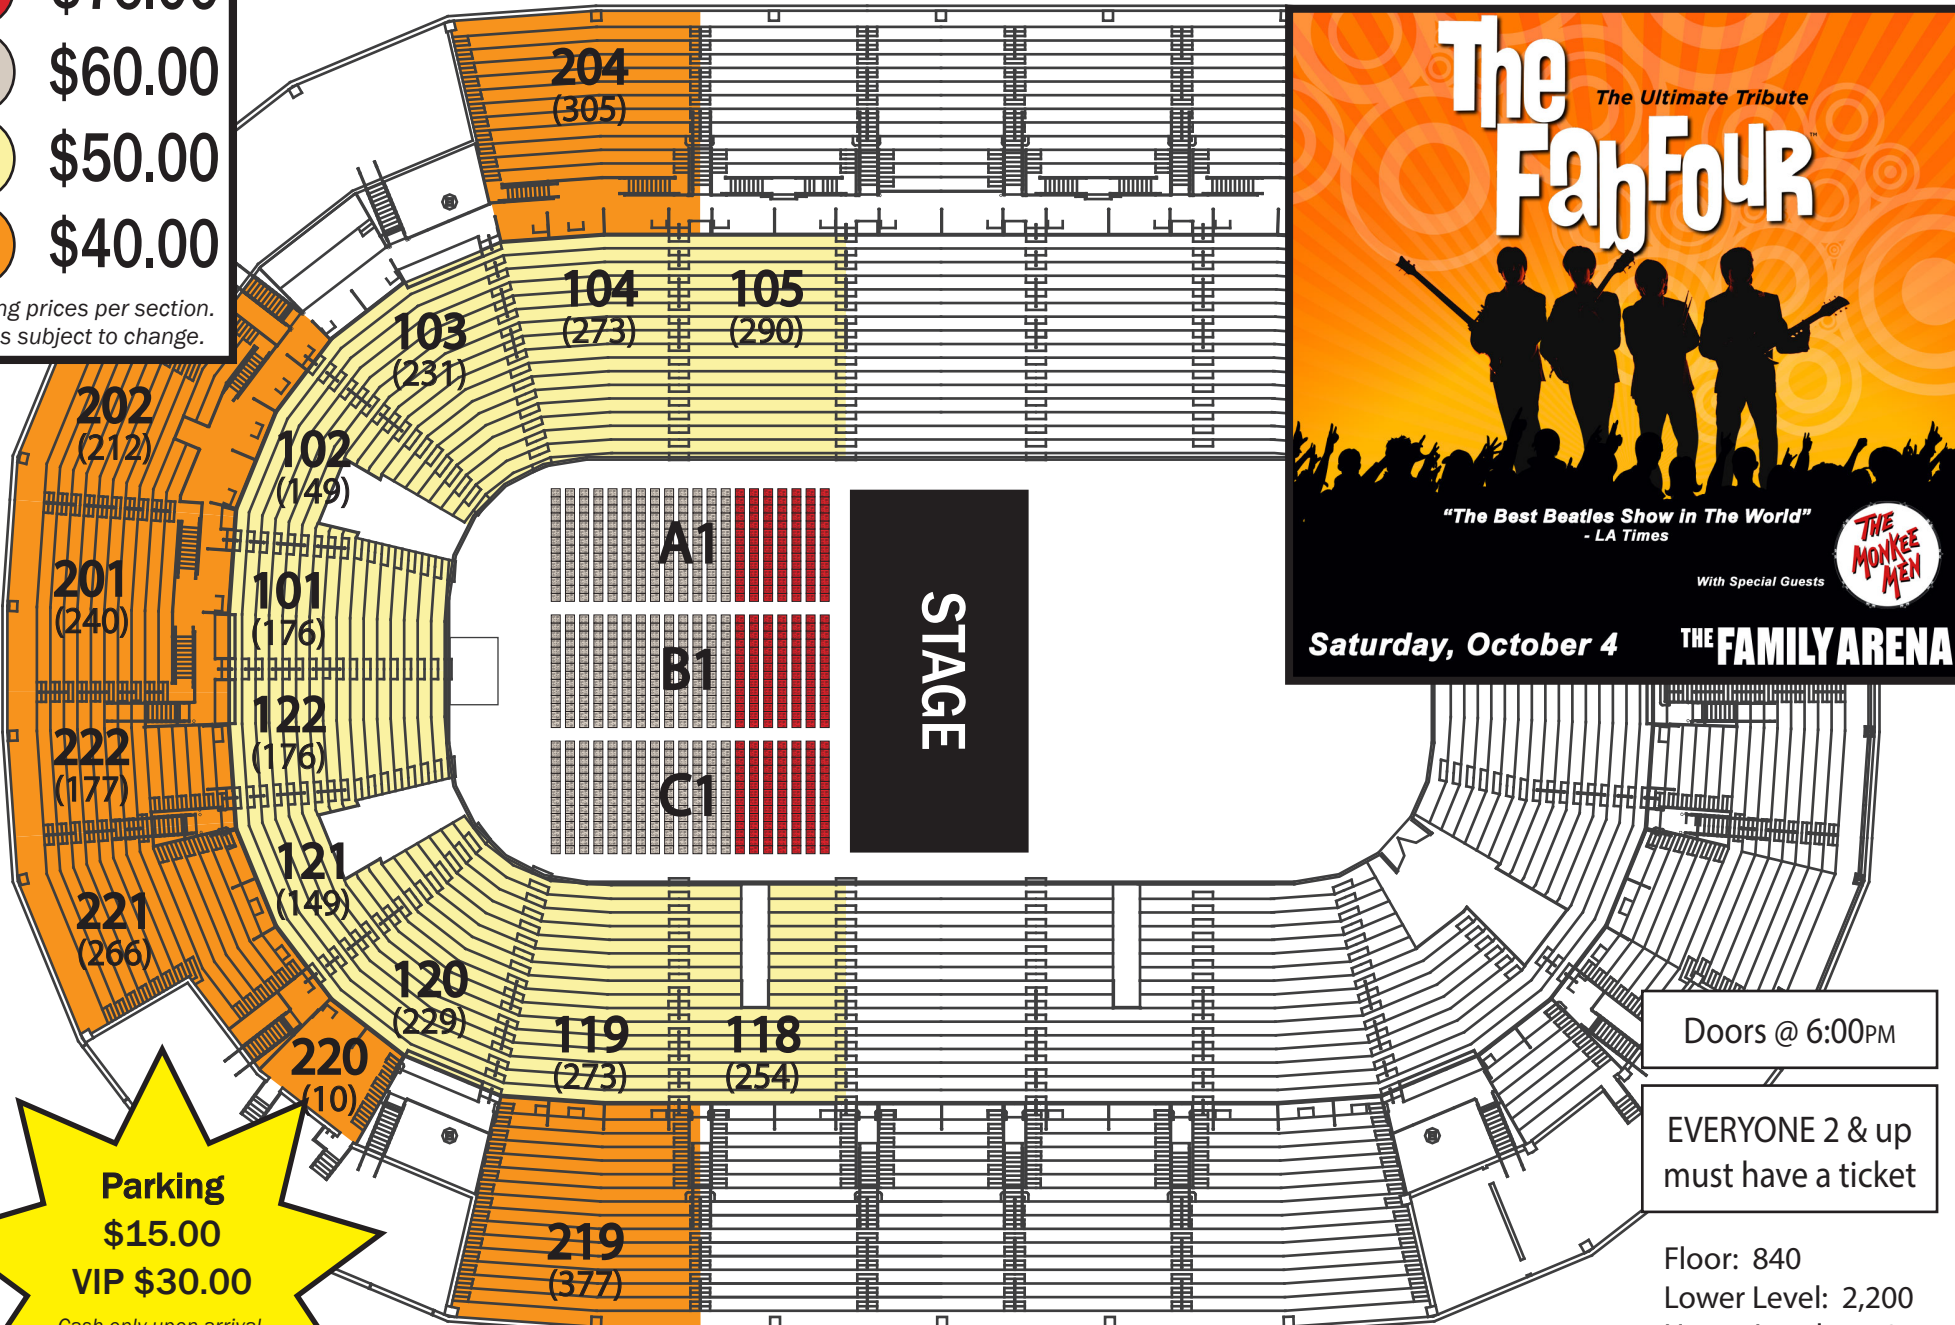

**\*\*Ticket Prices Include \$3.00 in Fees\*\***

- 1** \$76.00
- 2** \$60.00
- 3** \$50.00
- 4** \$40.00

Starting prices per section.  
Prices subject to change.

**Parking**  
\$15.00  
VIP \$30.00  
Cash only upon arrival  
or pre-pay on Ticketmaster

Doors @ 6:00PM

EVERYONE 2 & up  
must have a ticket

Floor: 840  
Lower Level: 2,200  
Upper Level: 1,587  
Total: 4,627

**The Fab Four: The Ultimate Tribute**  
With Special Guests: *The Monkee Men*  
Saturday, October 4<sup>th</sup>, 2025 @ 7:00PM

On sale: Friday, Jan. 17<sup>th</sup> @ 12PM  
Pre-sale: Thursday, Jan. 16<sup>th</sup> 10AM-10PM